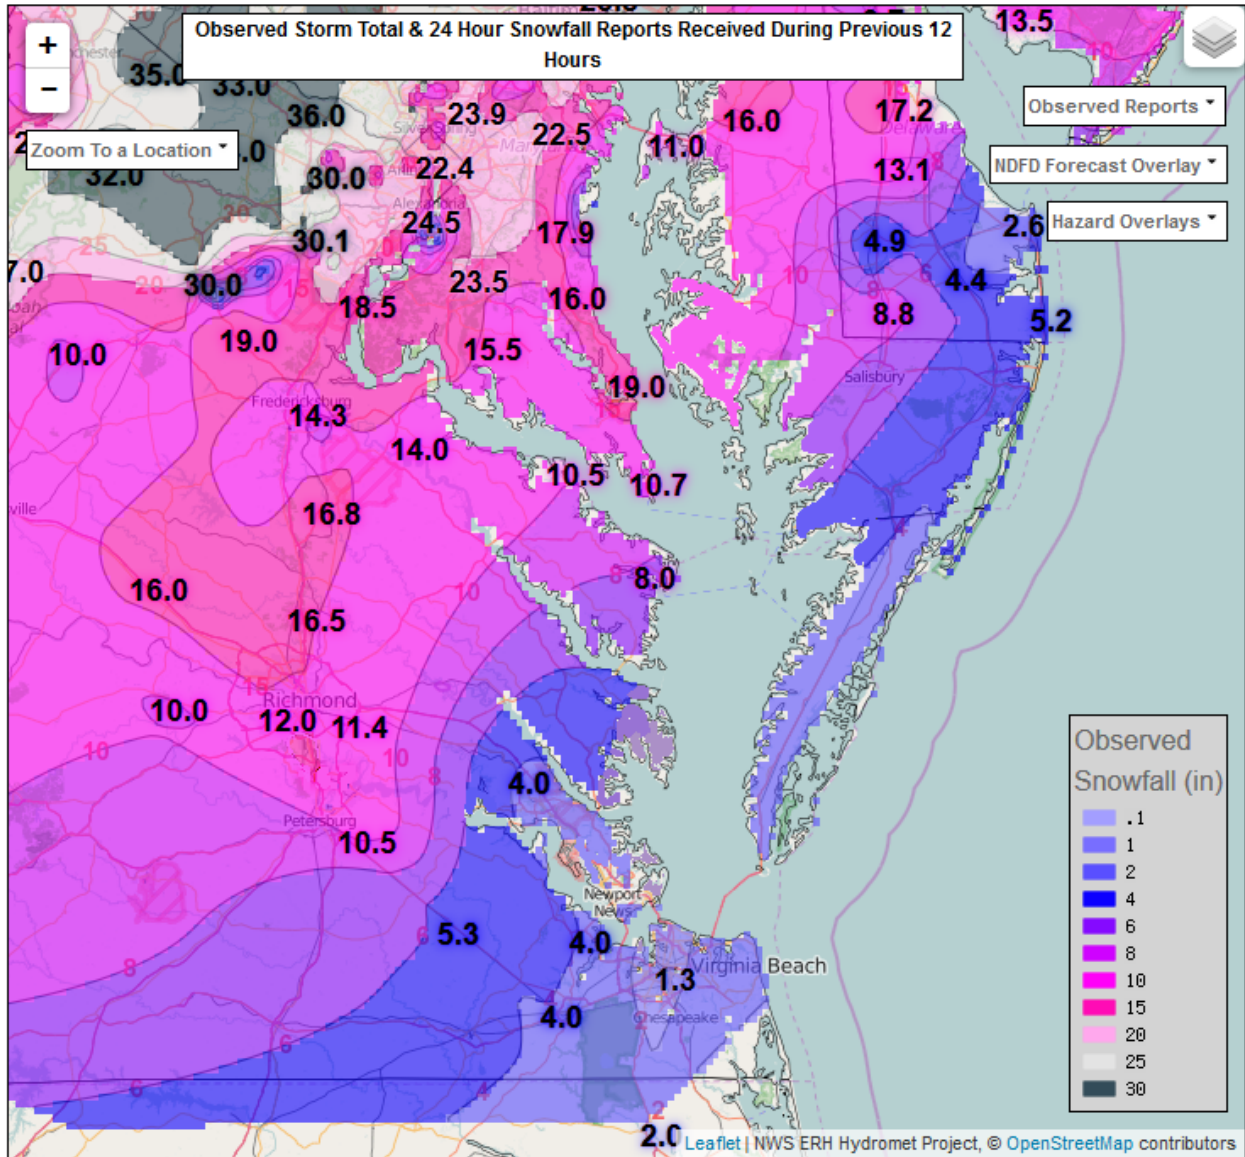

Preliminary Snow Depth Totals From Friday & Saturday (Jan 22nd – 23rd)

THE FOLLOWING ARE UNOFFICIAL OBSERVATIONS TAKEN DURING THE PAST 24 HOURS FOR THE STORM THAT HAS BEEN AFFECTING OUR REGION. APPRECIATION IS EXTENDED TO HIGHWAY DEPARTMENTS...COOPERATIVE OBSERVERS...SPOTTERS AND MEDIA FOR THESE REPORTS. THIS SUMMARY IS ALSO AVAILABLE ON OUR HOME PAGE AT WEATHER.GOV/WAKEFIELD

*****STORM TOTAL SNOWFALL*****

LOCATION	STORM TOTAL SNOWFALL / INCHES/	TIME/DATE OF MEASUREMENT	COMMENTS
MARYLAND			
...DORCHESTER COUNTY...			
3 S CAMBRIDGE	13.0	330 PM 1/23	3-4 FOOT DRIFTS
1 SE SEAVIEW	10.0	745 AM 1/23	AMATEUR RADIO
VICTORIA	7.0	1000 AM 1/23	DEPT OF HIGHWAYS
...WICOMICO COUNTY...			
SALISBURY	6.0	430 PM 1/23	BROADCAST MEDIA
WESTBURY ACRES	4.8	1100 AM 1/23	AMATEUR RADIO

*****STORM TOTAL ICE*****

LOCATION	STORM TOTAL ICE /INCHES/	TIME/DATE OF MEASUREMENT	COMMENTS
----------	--------------------------------	--------------------------------	----------

VIRGINIA

...CITY OF FRANKLIN... FRANKLIN	0.10	839 AM	1/23	TRAINED SPOTTER
...SURRY COUNTY... WAKEFIELD	0.10	840 AM	1/23	NWS OFFICE