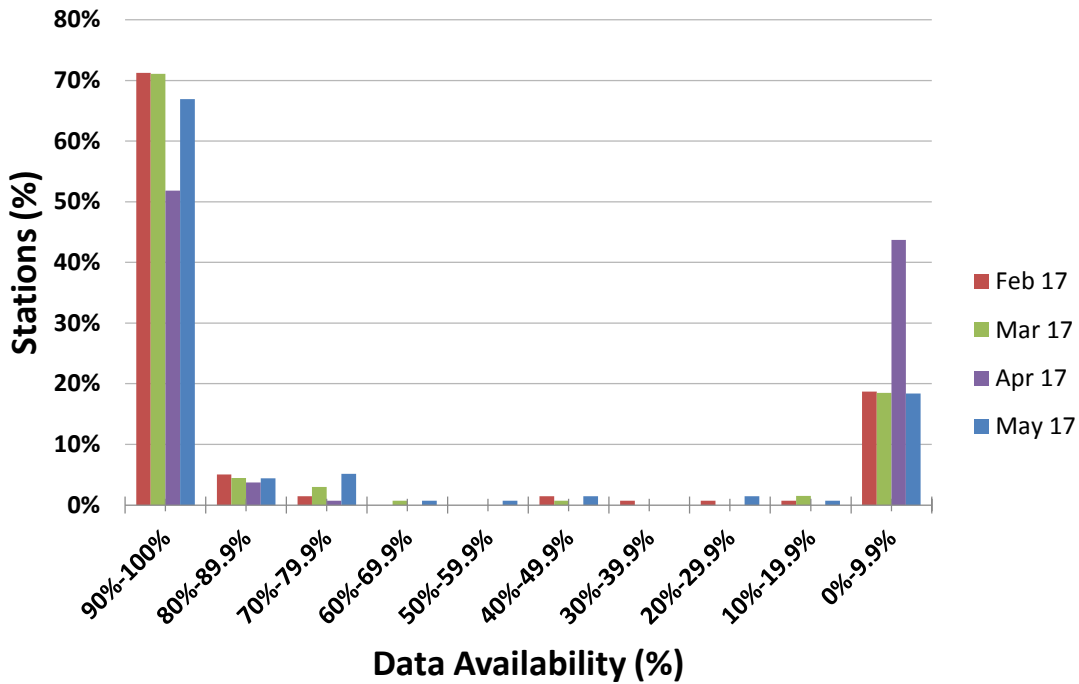

Data Availability for Contributing- RTX Stations at IRIS (February - May 2017)

5 min Latency for Contributing-RTX Stations at US-NTWC (February - May 2017)

Uptime Percentage for Contributing-RTX Stations at PTWC (February - May 2017)

1 min Latency for Contributing-RTX Stations at PRSN (February - May 2017)

Status of Caribe EWS Core Seismic Stations

Status of Caribe EWS Core Seismic Stations in the Caribbean

Percentage Caribe Stations Contributing RTX for February 2017