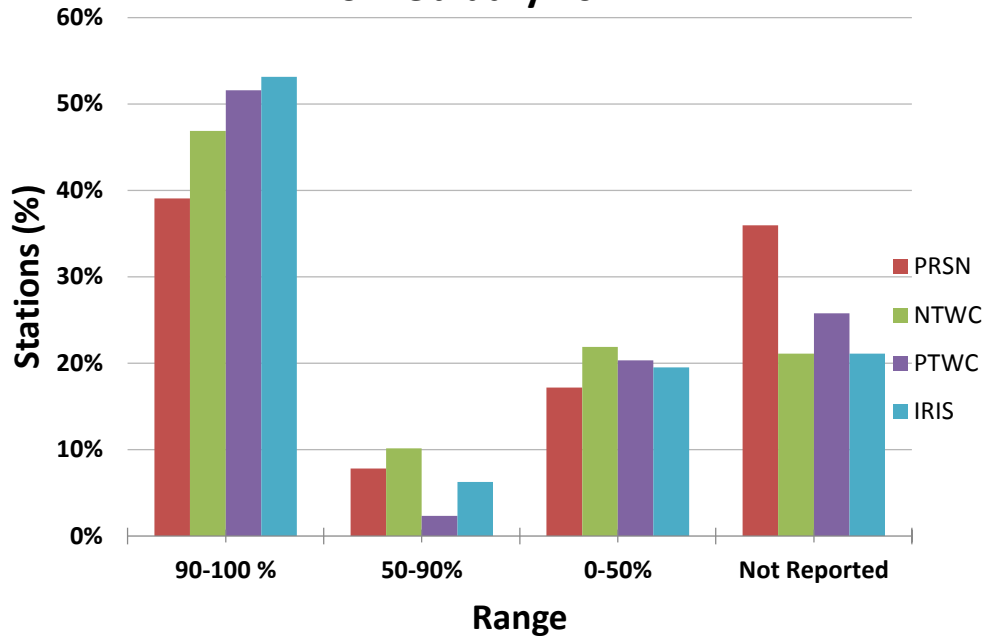

1 min Latency for Contributing-RTX Stations at PRSN (February - May 2017)

Status of Caribe EWS Core Seismic Stations

Status of Caribe EWS Core Seismic Stations in the Caribbean

Percentage Caribe Stations Contributing RTX for February 2017

Percentage Caribe Stations Contributing RTX for March 2017

Percentage Caribe Stations Contributing RTX for April 2017

Percentage Caribe Stations Contributing RTX for May 2017