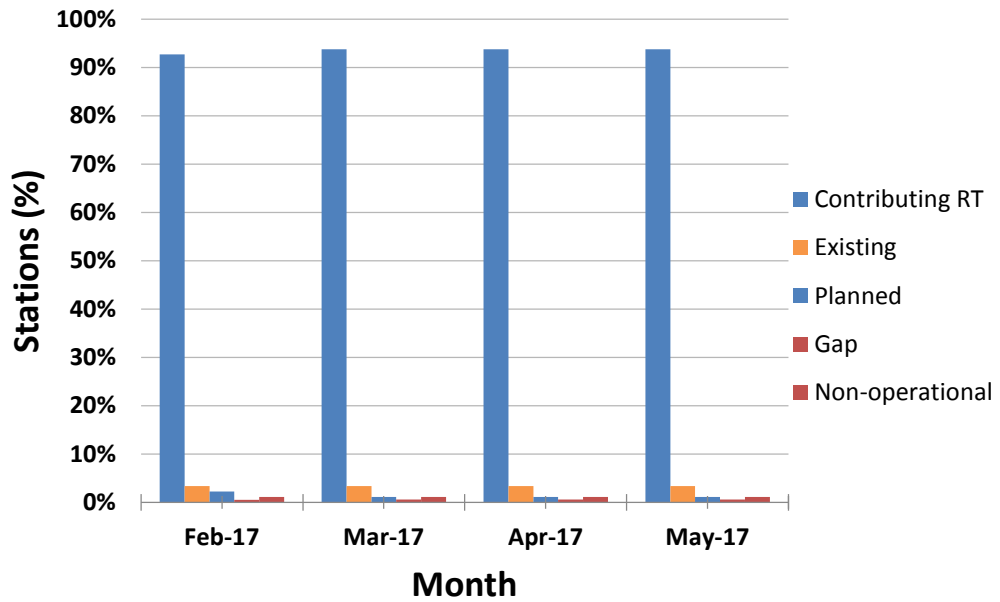

Data Availability for Contributing- RTX Stations at IRIS (February - May 2017)

5 min Latency for Contributing-RTX Stations at US-NTWC (February - May 2017)

Uptime Percentage for Contributing-RTX Stations at PTWC (February - May 2017)

1 min Latency for Contributing-RTX Stations at PRSN (February - May 2017)

Status of Caribe EWS Core Seismic Stations

Status of Caribe EWS Core Seismic Stations in the Caribbean

Percentage Caribe Stations Contributing RTX for February 2017