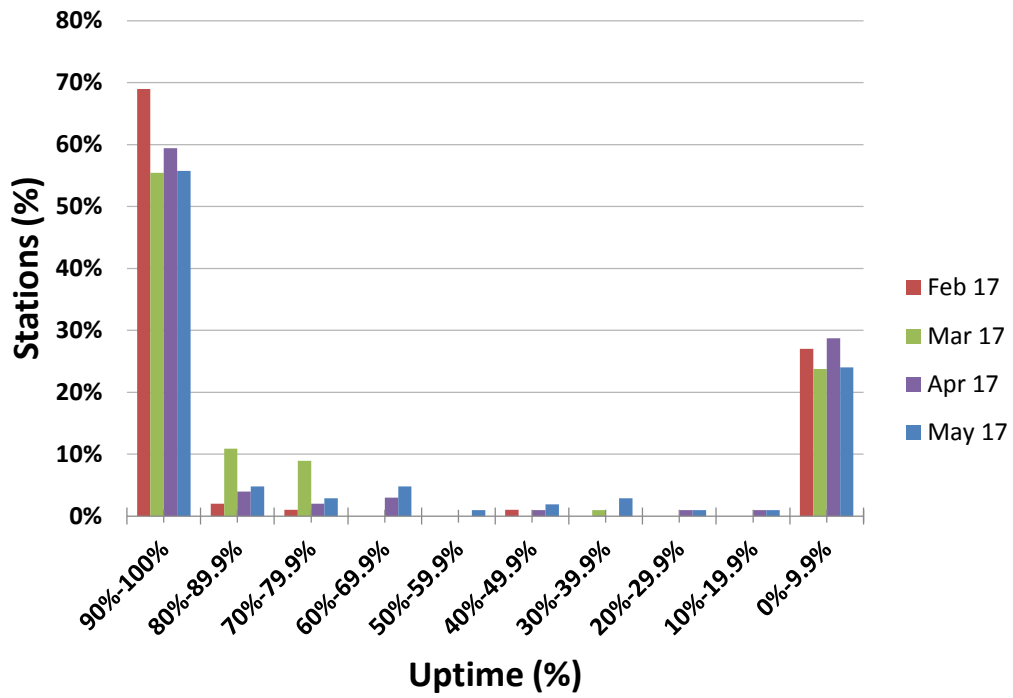

Data Availability for Contributing- RTX Stations at IRIS (February - May 2017)

5 min Latency for Contributing-RTX Stations at US-NTWC (February - May 2017)

Uptime Percentage for Contributing-RTX Stations at PTWC (February - May 2017)

1 min Latency for Contributing-RTX Stations at PRSN (February - May 2017)

Status of Caribe EWS Core Seismic Stations

Status of Caribe EWS Core Seismic Stations in the Caribbean

Percentage Caribe Stations Contributing RTX for February 2017