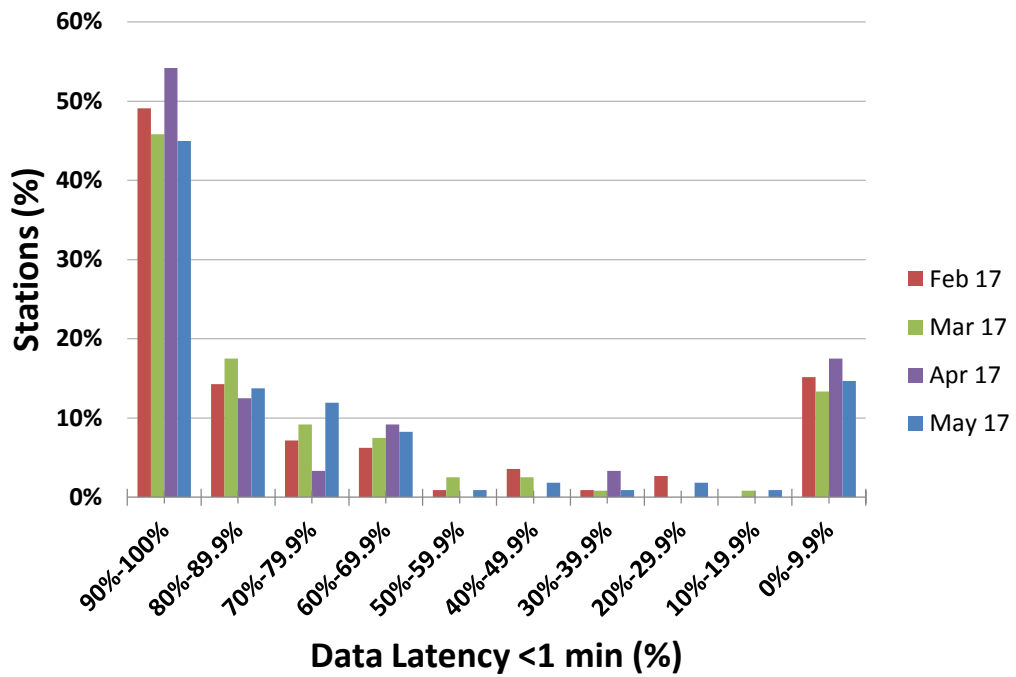

Data Availability for Contributing- RTX Stations at IRIS (February - May 2017)

5 min Latency for Contributing-RTX Stations at US-NTWC (February - May 2017)

Uptime Percentage for Contributing-RTX Stations at PTWC (February - May 2017)

1 min Latency for Contributing-RTX Stations at PRSN (February - May 2017)

Status of Caribe EWS Core Seismic Stations

Status of Caribe EWS Core Seismic Stations in the Caribbean

Percentage Caribe Stations Contributing RTX for February 2017