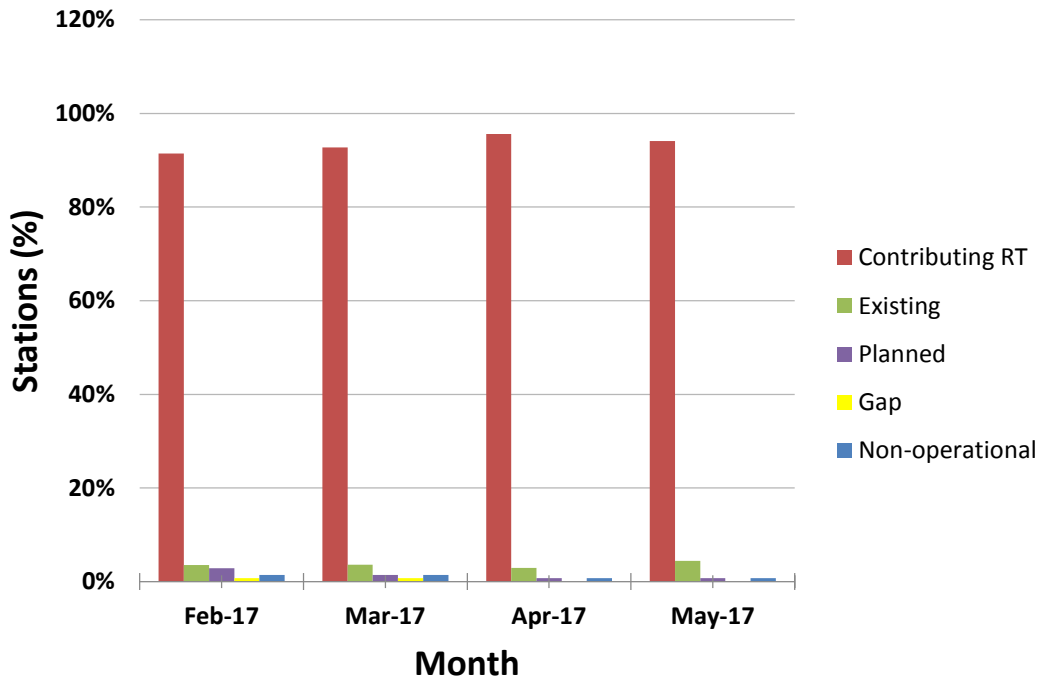

Data Availability for Contributing- RTX Stations at IRIS (February - May 2017)

5 min Latency for Contributing-RTX Stations at US-NTWC (February - May 2017)

Uptime Percentage for Contributing-RTX Stations at PTWC (February - May 2017)

1 min Latency for Contributing-RTX Stations at PRSN (February - May 2017)

Status of Caribe EWS Core Seismic Stations

Status of Caribe EWS Core Seismic Stations in the Caribbean

Percentage Caribe Stations Contributing RTX for February 2017