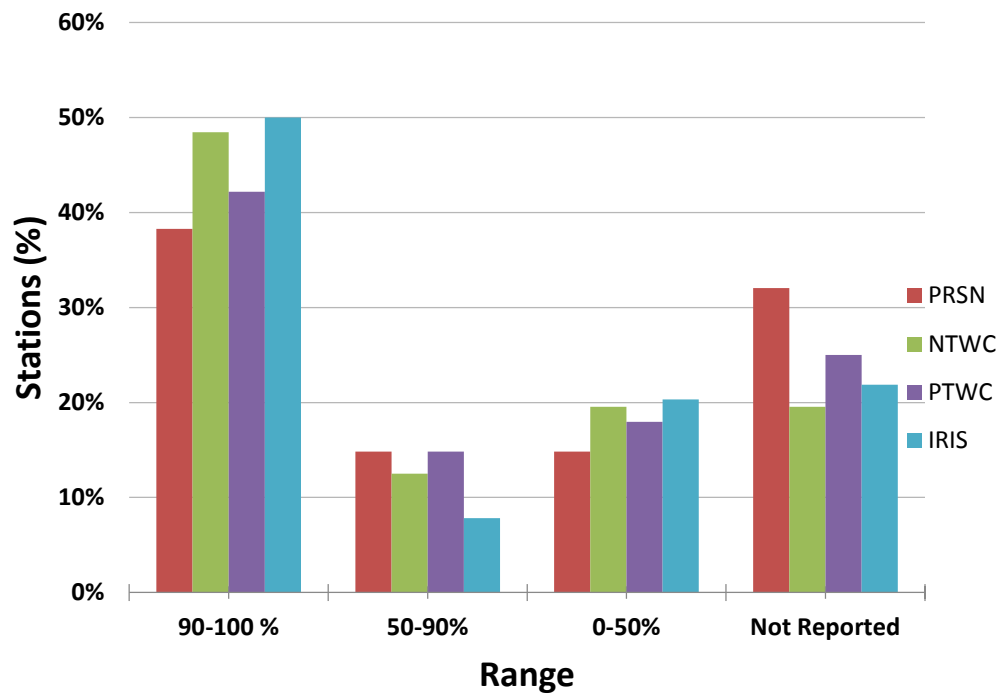

Data Availability for Contributing- RTX Stations at IRIS (February - May 2017)

5 min Latency for Contributing-RTX Stations at US-NTWC (February - May 2017)

Uptime Percentage for Contributing-RTX Stations at PTWC (February - May 2017)

1 min Latency for Contributing-RTX Stations at PRSN (February - May 2017)

Status of Caribe EWS Core Seismic Stations

Status of Caribe EWS Core Seismic Stations in the Caribbean

Percentage Caribe Stations Contributing RTX for February 2017

Percentage Caribe Stations Contributing RTX for March 2017

Percentage Caribe Stations Contributing RTX for April 2017

Percentage Caribe Stations Contributing RTX for May 2017