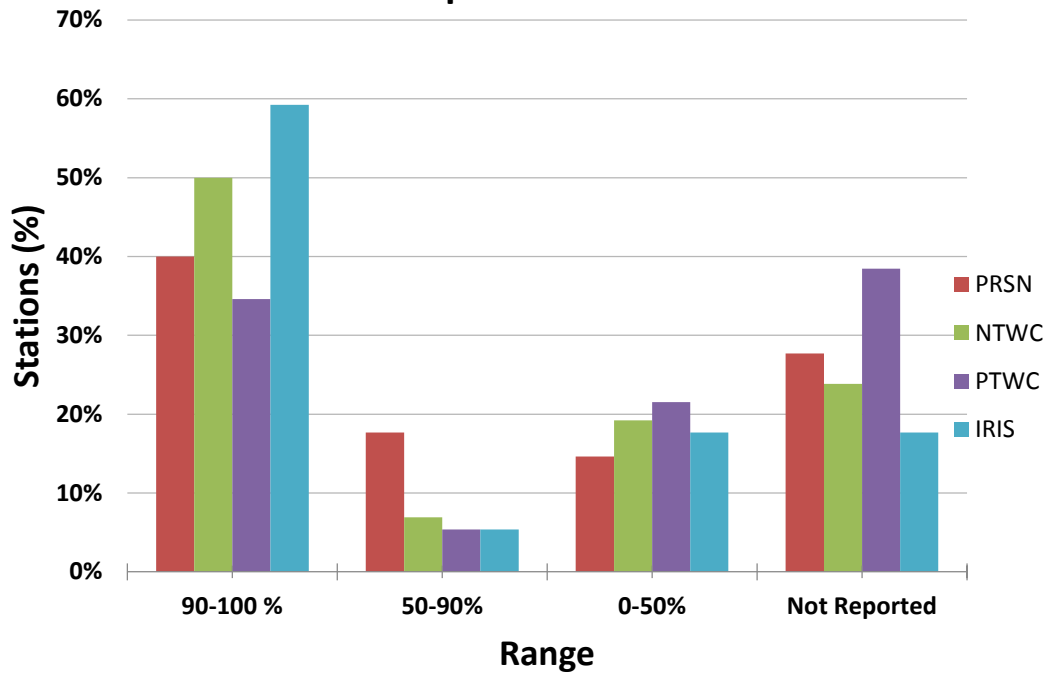

1 min Latency for Contributing-RTX Stations at PRSN (February - May 2017)

Status of Caribe EWS Core Seismic Stations

Status of Caribe EWS Core Seismic Stations in the Caribbean

Percentage Caribe Stations Contributing RTX for February 2017

Percentage Caribe Stations Contributing RTX for March 2017

Percentage Caribe Stations Contributing RTX for April 2017

Percentage Caribe Stations Contributing RTX for May 2017