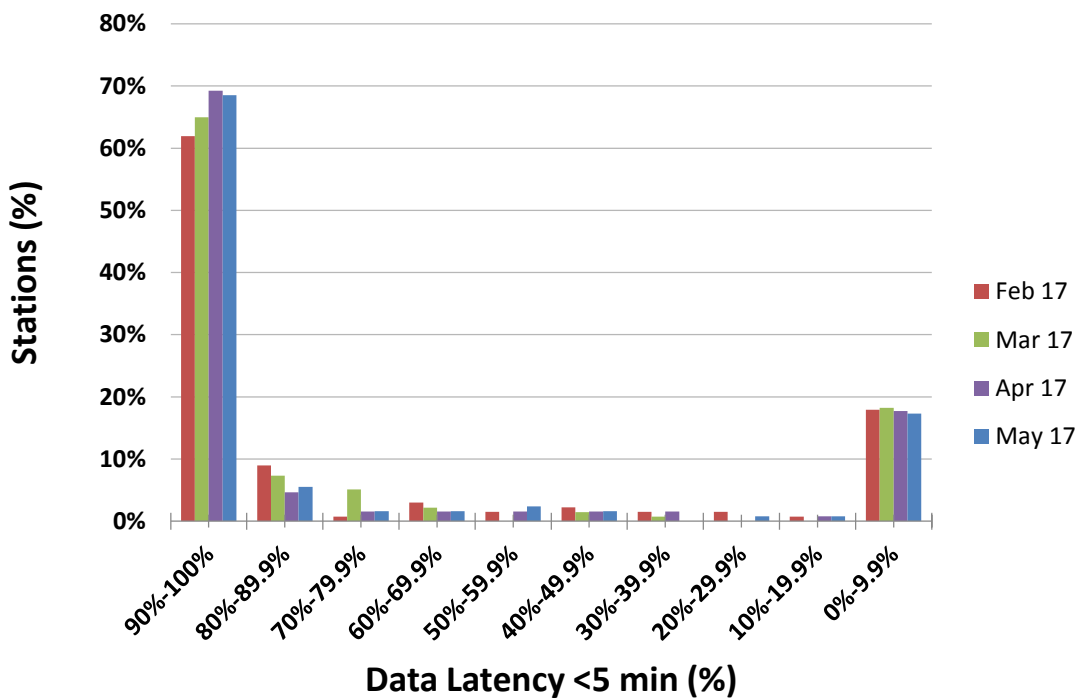

Data Availability for Contributing- RTX Stations at IRIS (February - May 2017)

5 min Latency for Contributing-RTX Stations at US-NTWC (February - May 2017)

Uptime Percentage for Contributing-RTX Stations at PTWC (February - May 2017)

1 min Latency for Contributing-RTX Stations at PRSN (February - May 2017)

Status of Caribe EWS Core Seismic Stations

Status of Caribe EWS Core Seismic Stations in the Caribbean

Percentage Caribe Stations Contributing RTX for February 2017