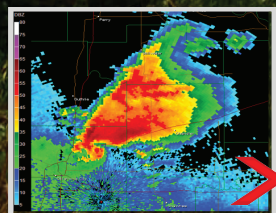

FLOODING

Major Hwys Closed/Large Impact to area. ✓

Road Impassable/Traffic Impacted/Cars stranded. ✓

Ice Jam Flooding: blocked water flow/Rivers overflow banks. ✓

Shallow ponding of water on Road. Road Passable. Rain has ceased. ✗
**If rain persists- keep an eye on these type of road situations.*

Water partially covers road. Road possible. Rain has ceased. ✗

TORNADOES/FUNNELS AND LOOK-ALIKES

Tornado w/ Debris Cloud ✓

Funnel Cloud ✓

Waterspout ✓

Wall Cloud ✗

Low Level SCUD Clouds ✗

MISCELLANEOUS WEATHER

RADAR Images ✗

Precipitation Core ✗

Lightning ✗

Mammatus Clouds ✗