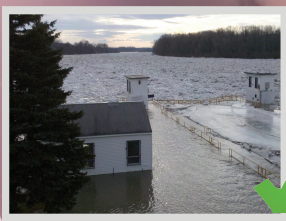

REPORT THIS ✓

NOT THAT ✗

HAIL

Golfball Size Hail or larger ✓

Half Dollar/Quarter & Nickle Size Hail ✓

Penny/ Quarter Size Hail ✓

Pea Size Hail ✗

Graupel /Snow Grains/ Ice Pellets ✗

FLOODING

Major Hwys Closed/Large Impact to area. ✓

Road Impassable/Traffic Impacted/Cars stranded. ✓

Ice Jam Flooding: blocked water flow/Rivers overflow banks. ✓

Shallow ponding of water on Road. Road Passable. Rain has ceased. ✗
**If rain persists- keep an eye on these type of road situations.*

Water partially covers road. Road possible. Rain has ceased. ✗

TORNADOES/FUNNELS AND LOOK-ALIKES

Tornado w/ Debris Cloud ✓

Funnel Cloud ✓

Waterspout ✓

Wall Cloud ✗

Low Level SCUD Clouds ✗

MISCELLANEOUS WEATHER

RADAR Images ✗

Precipitation Core ✗

Lightning ✗

Mammatus Clouds ✗