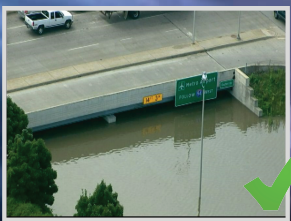

REPORT THIS ✓

NOT THAT ✗

HAIL

Golfball Size Hail or larger ✓

Half Dollar/Quarter & Nickle Size Hail ✓

Penny/ Quarter Size Hail ✓

Pea Size Hail ✗

Graupel /Snow Grains/ Ice Pellets ✗

FLOODING

Major Hwys Closed/Large Impact to area. ✓

Road Impassable/Traffic Impacted/Cars stranded. ✓

Ice Jam Flooding: blocked water flow/Rivers overflow banks. ✓

Shallow ponding of water on Road. Road Passable. Rain has ceased. ✗
**If rain persists- keep an eye on these type of road situations.*

Water partially covers road. Road possible. Rain has ceased. ✗

TORNADOES/FUNNELS AND LOOK-ALIKES

Tornado w/ Debris Cloud ✓

Funnel Cloud ✓

Waterspout ✓

Wall Cloud ✗

Low Level SCUD Clouds ✗

MISCELLANEOUS WEATHER