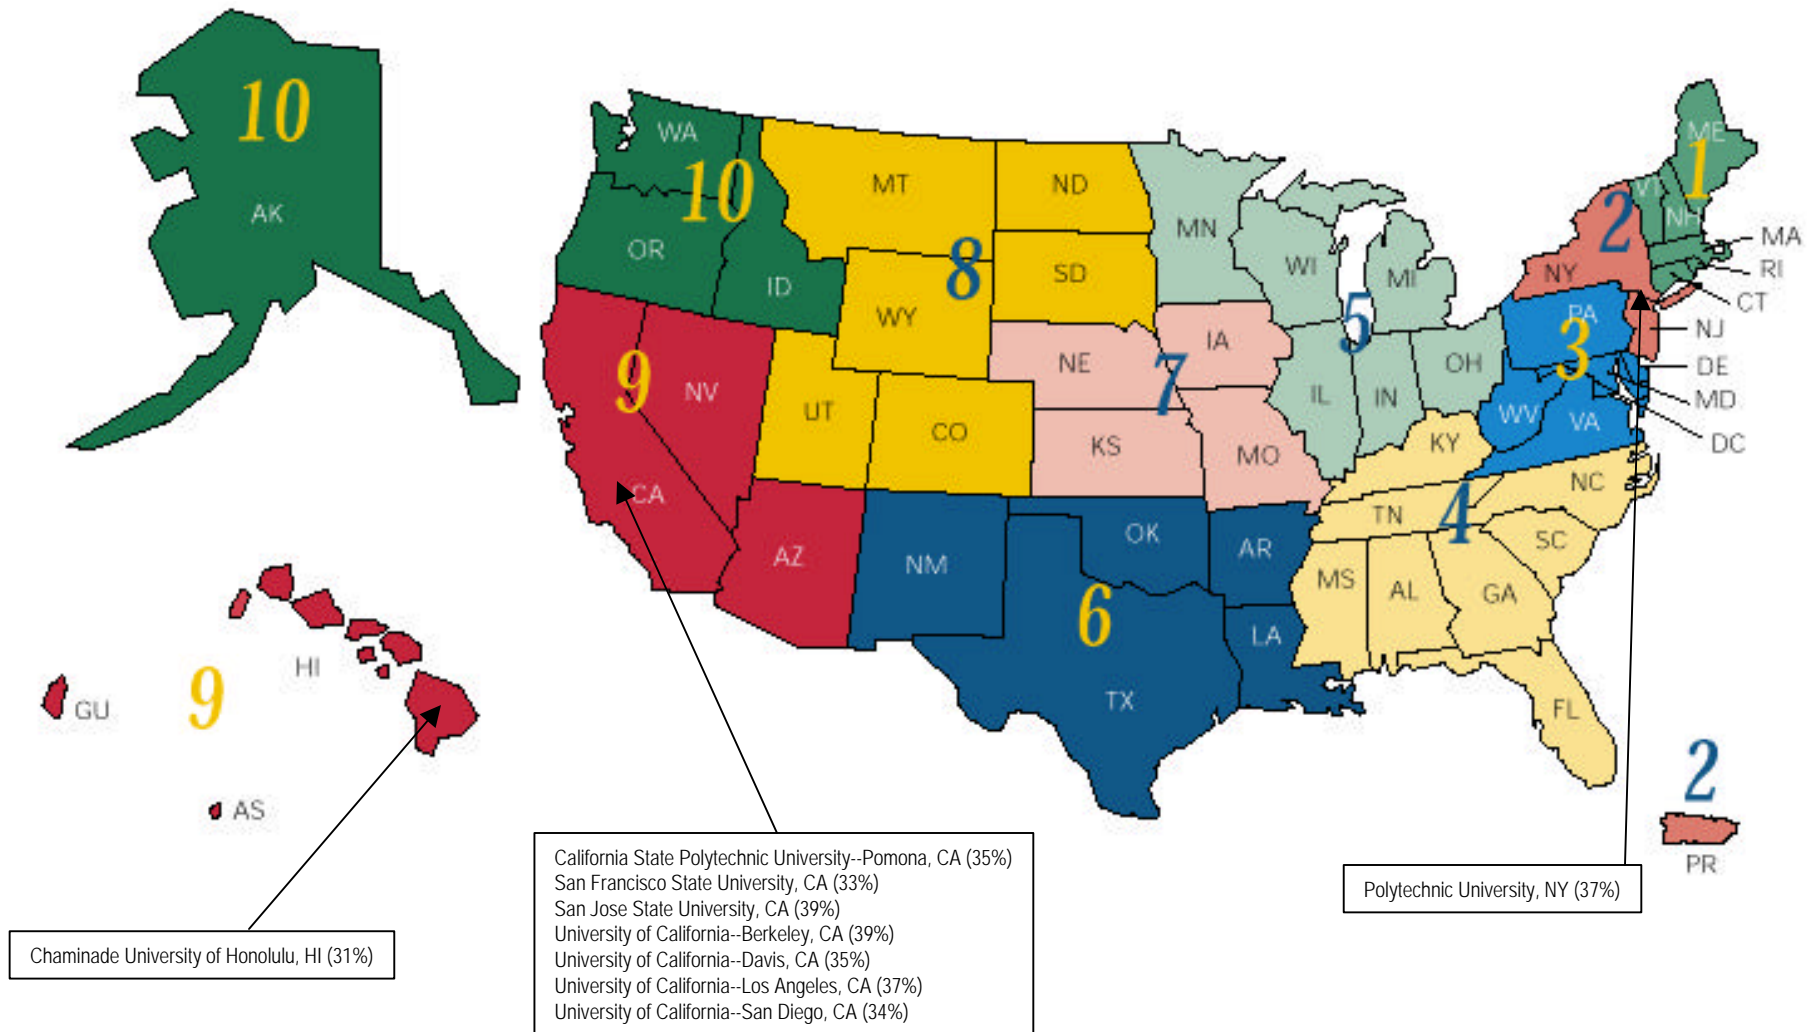

US Colleges & Universities with Significant Asian Pacific Student Populations (31-40%)

Compiled by the US Environmental Protection Agency's Asian American & Pacific Islander Initiative from the *US News & World Reports* annual survey and ranking of colleges and universities © 2001. For more information, visit www.epa.gov/aapi or contact Marla Hendriksson at 202-564-1897 or hendriksson.marla@epa.gov.