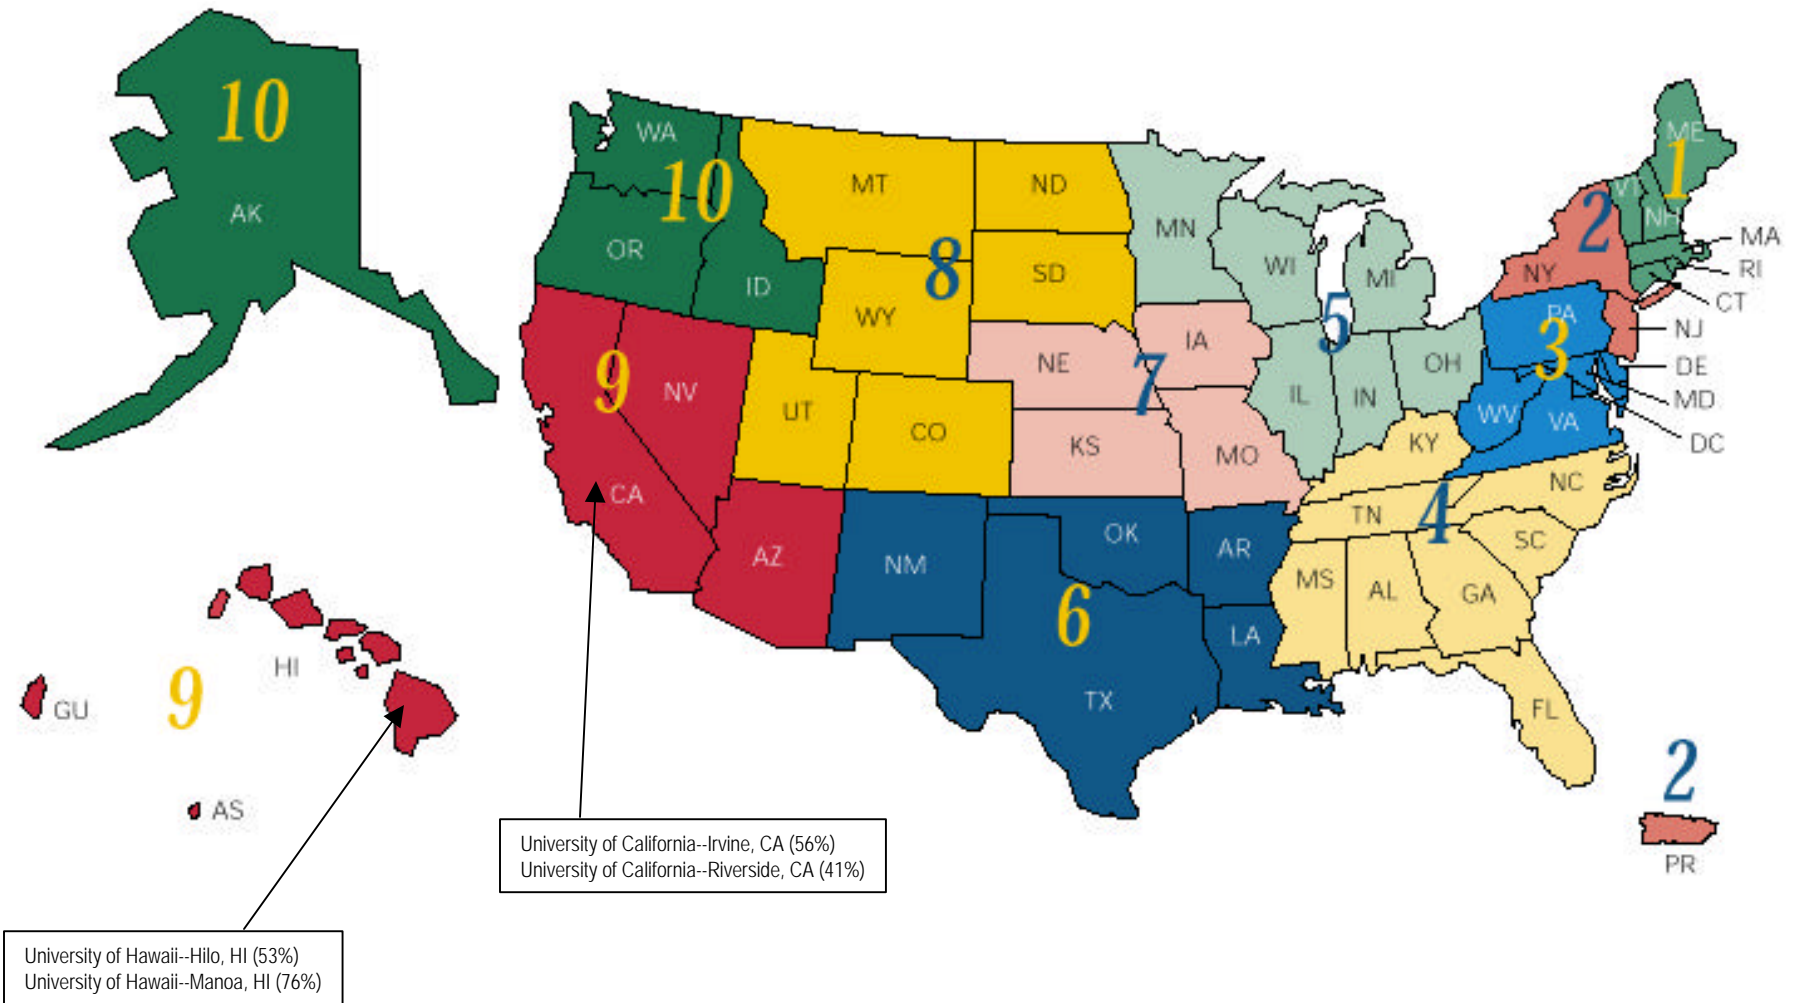

US Colleges & Universities with Significant Asian Pacific Student Populations (41-50%)

Compiled by the US Environmental Protection Agency's Asian American & Pacific Islander Initiative from the *US News & World Reports* annual survey and ranking of colleges and universities © 2001. For more information, visit www.epa.gov/aapi or contact Marla Hendriksson at 202-564-1897 or hendriksson.marla@epa.gov.