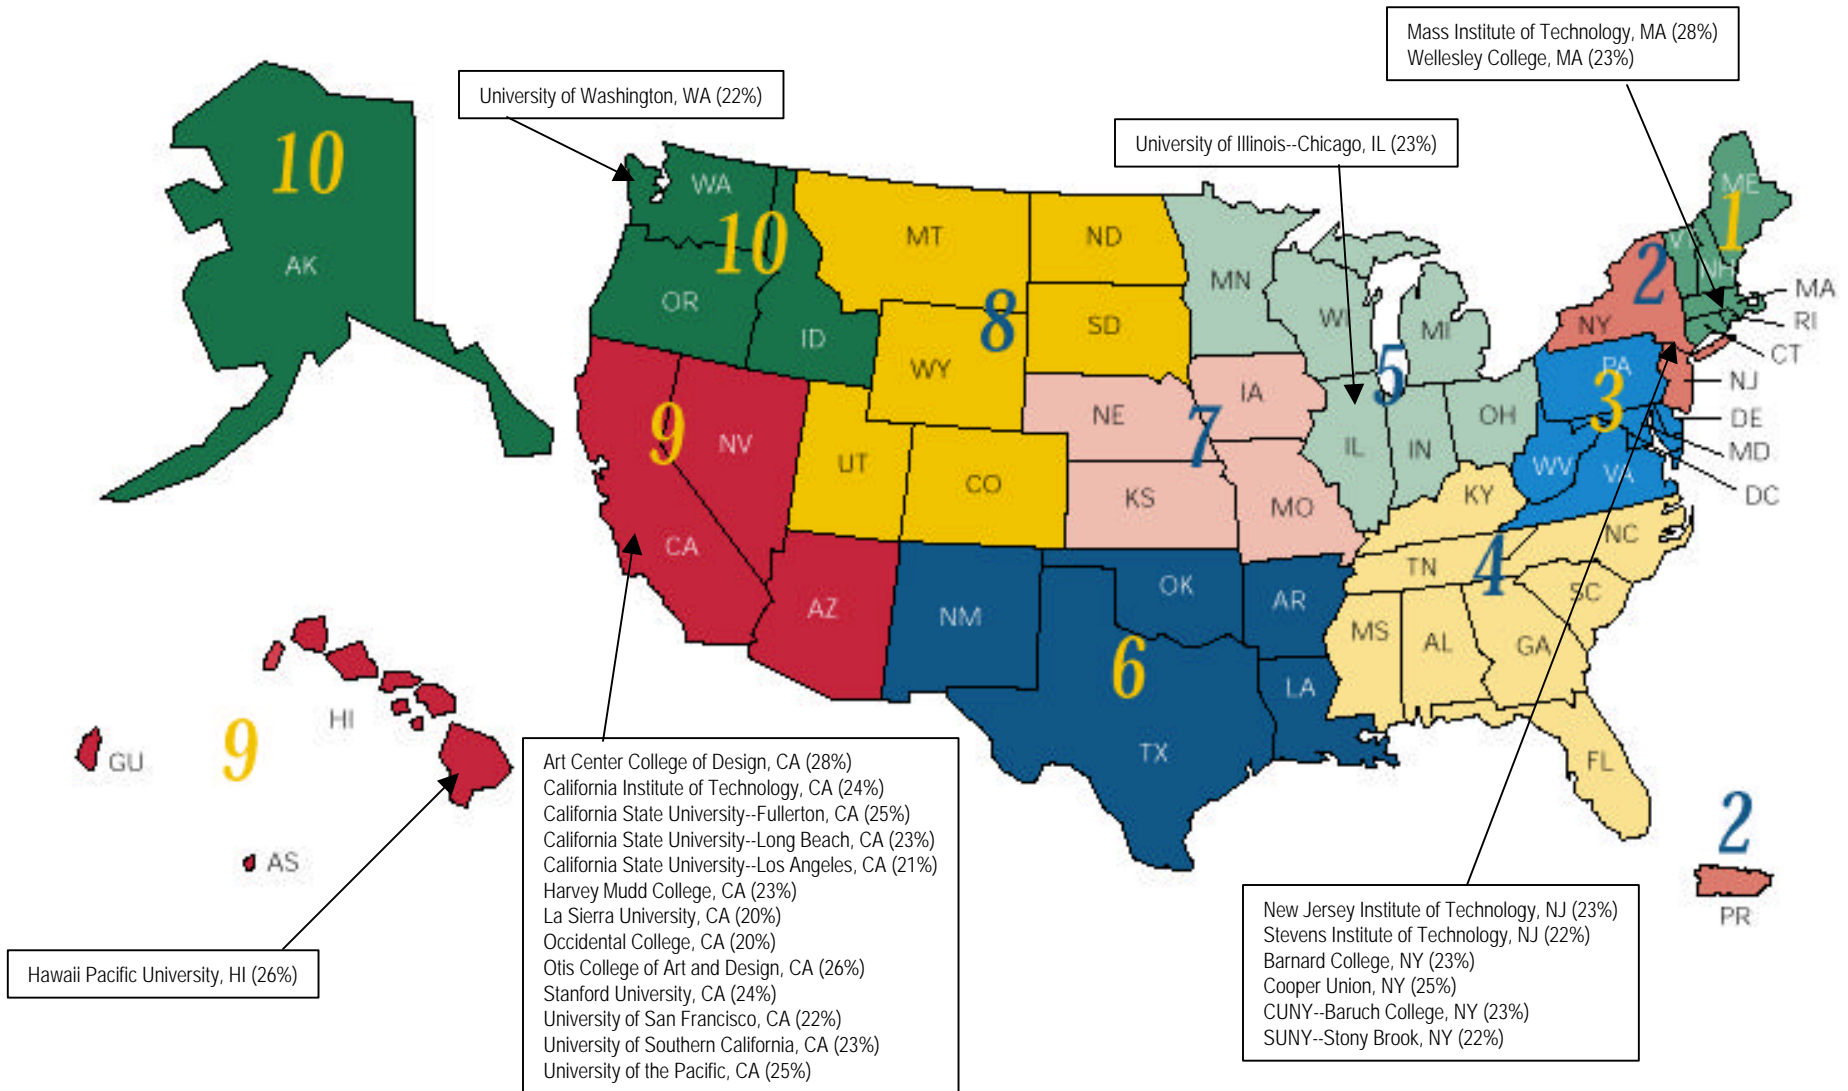

US Colleges & Universities with Significant Asian Pacific Student Populations (21-30%)

Compiled by the US Environmental Protection Agency's Asian American & Pacific Islander Initiative from the *US News & World Reports* annual survey and ranking of colleges and universities © 2001. For more information, visit www.epa.gov/aapi or contact Marla Hendriksson at 202-564-1897 or hendriksson.marla@epa.gov.