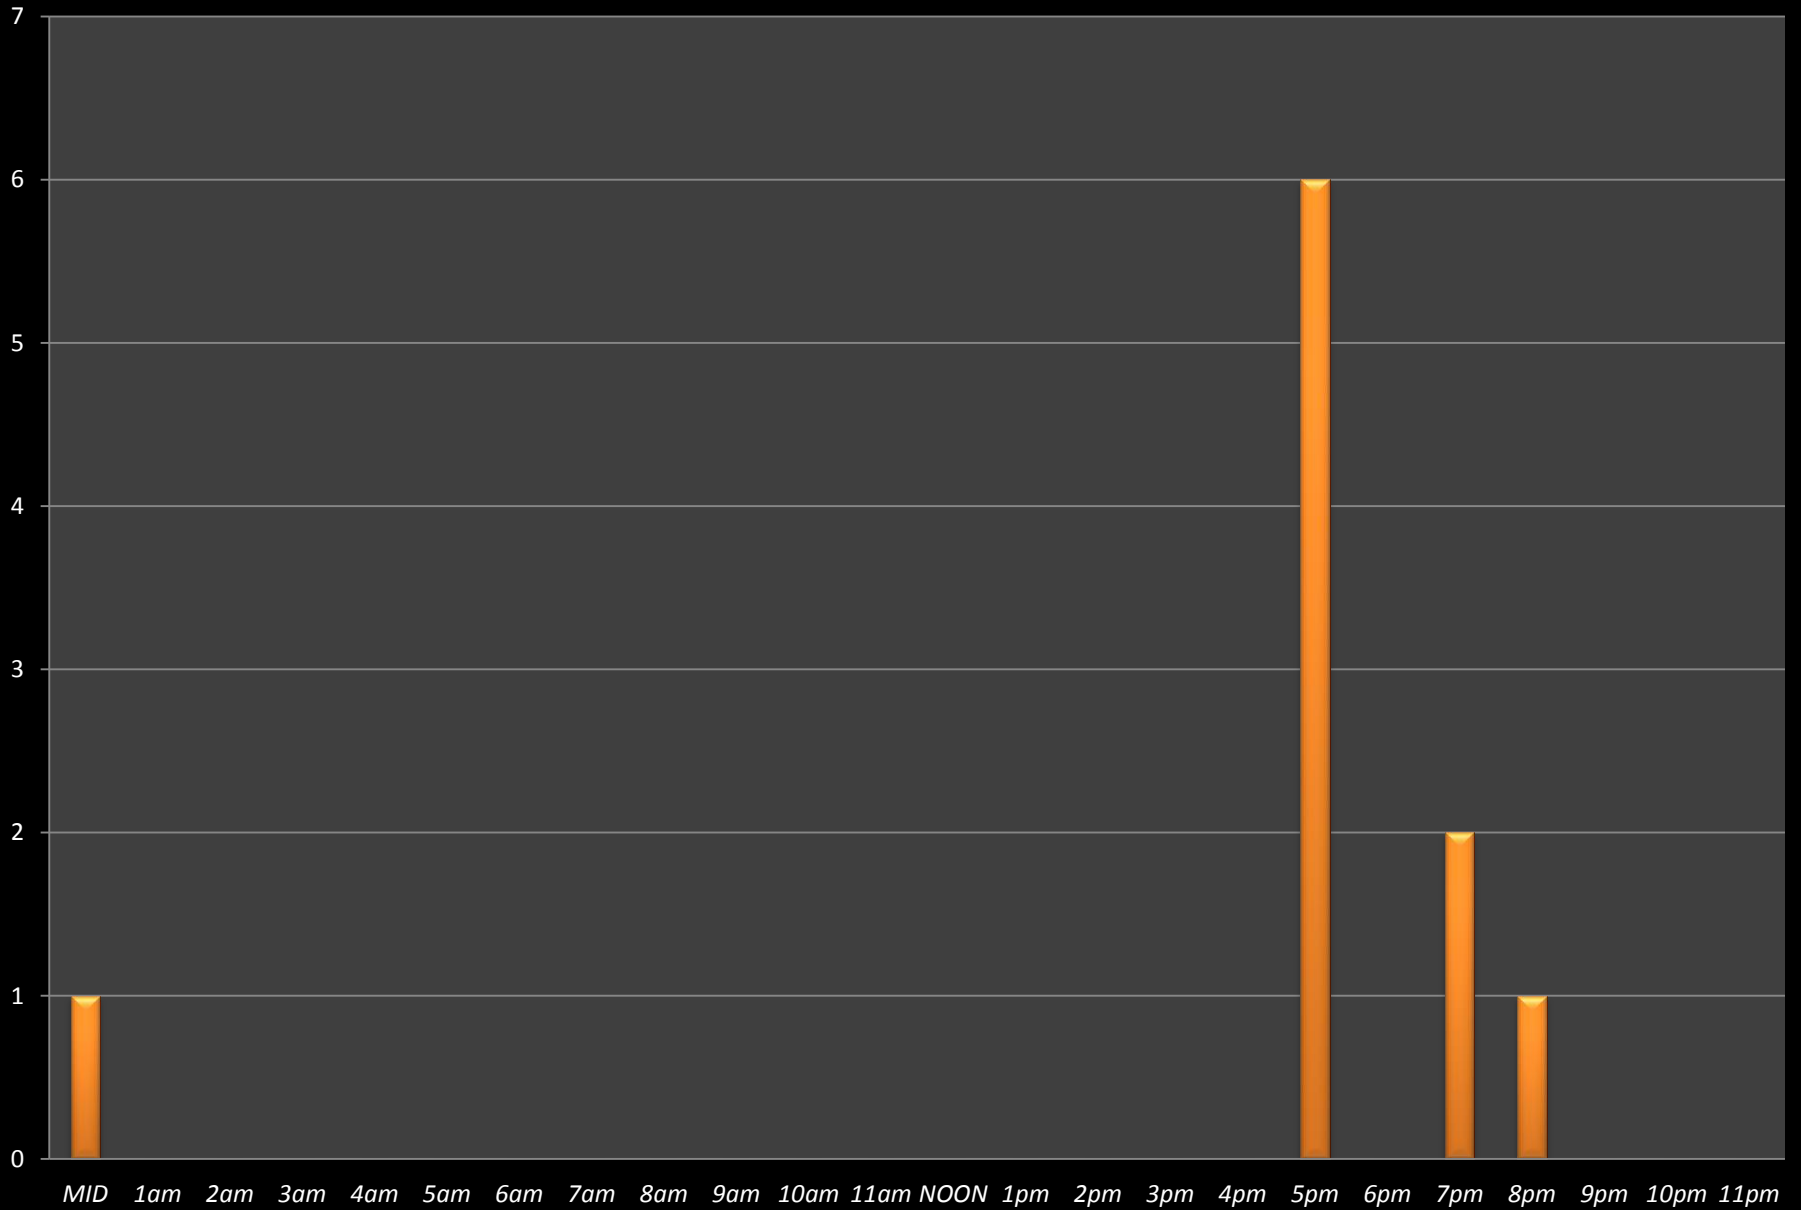

2015 Tornadoes

10 tornado tracks with total of 41 miles

Tornadoes in 3 different months

4 tornado days

December 23rd: One EF 2 with one injured

July 14th

6 tornadoes

3 EF-0 and 3 EF-1

1 fatality in Cullman County
due to Thunderstorm Winds

2015 Tornadoes NWS Huntsville AL

EF Rating

- EF0
- EF1
- EF2
- EF3
- EF4
- EF5

2015 Tornadoes by hour (LST)

2015 Tornadoes by County

2015 Tornado "Days" By Month

2015 Tornadoes By Month

2015 Tornadoes By EF-Scale

Date	County	EF	Beg Time (LST)	End Time (LST)	Beg Lat	Beg Lon	End Lat	End Lon	Inj.	Fat.	Path Length (miles)	Path Width (yards)
3-Apr	DEKALB	EF0	7:15 PM	7:16 PM	34.4609	-86.0164	34.4605	-86	0	0	0.93	30
3-Apr	DEKALB	EF1	8:05 PM	8:08 PM	34.7437	-85.6186	34.7454	-85.5783	0	0	2.29	75
20-Apr	LIMESTONE	EF0	12:45 AM	12:46 AM	34.87	-86.83			0	0	0.76	100
14-Jul	LAWRENCE	EF1	5:14 PM	5:25 PM	34.6875	-87.4294	34.6261	-87.2426	0	0	11.43	250
14-Jul	MORGAN	EF0	5:48 PM	5:50 PM	34.4992	-86.8958	34.4897	-86.8889	0	0	0.77	100
14-Jul	MORGAN	EF1	5:59 PM	6:04 PM	34.3547	-86.8371	34.3073	-86.7771	0	0	4.74	300
14-Jul	CULLMAN	EF0	6:04 PM	6:05 PM	34.3073	-86.7771	34.3055	-86.7749	0	0	0.18	300
14-Jul	COLBERT	EF1	5:00 PM	5:13 PM	34.7687	-87.7084	34.6575	-87.6218	0	0	9.12	150
14-Jul	COLBERT	EF0	5:18 PM	5:21 PM	34.6032	-87.5256	34.5939	-87.5093	0	0	1.13	50
14-Jul	LAWRENCE	EF0	5:21 PM	5:23 PM	34.5939	-87.5093	34.5813	-87.4871	0	0	1.54	50
14-Jul	MADISON	EF0	5:35 PM	5:37 PM	34.6115	-86.7527	34.601	-86.7429	0	0	0.91	75
23-Dec	LAUDERDALE	EF2	7:00 PM	7:08 PM	34.954	-88.0731	35.006	-87.958	1	0	7.44	150