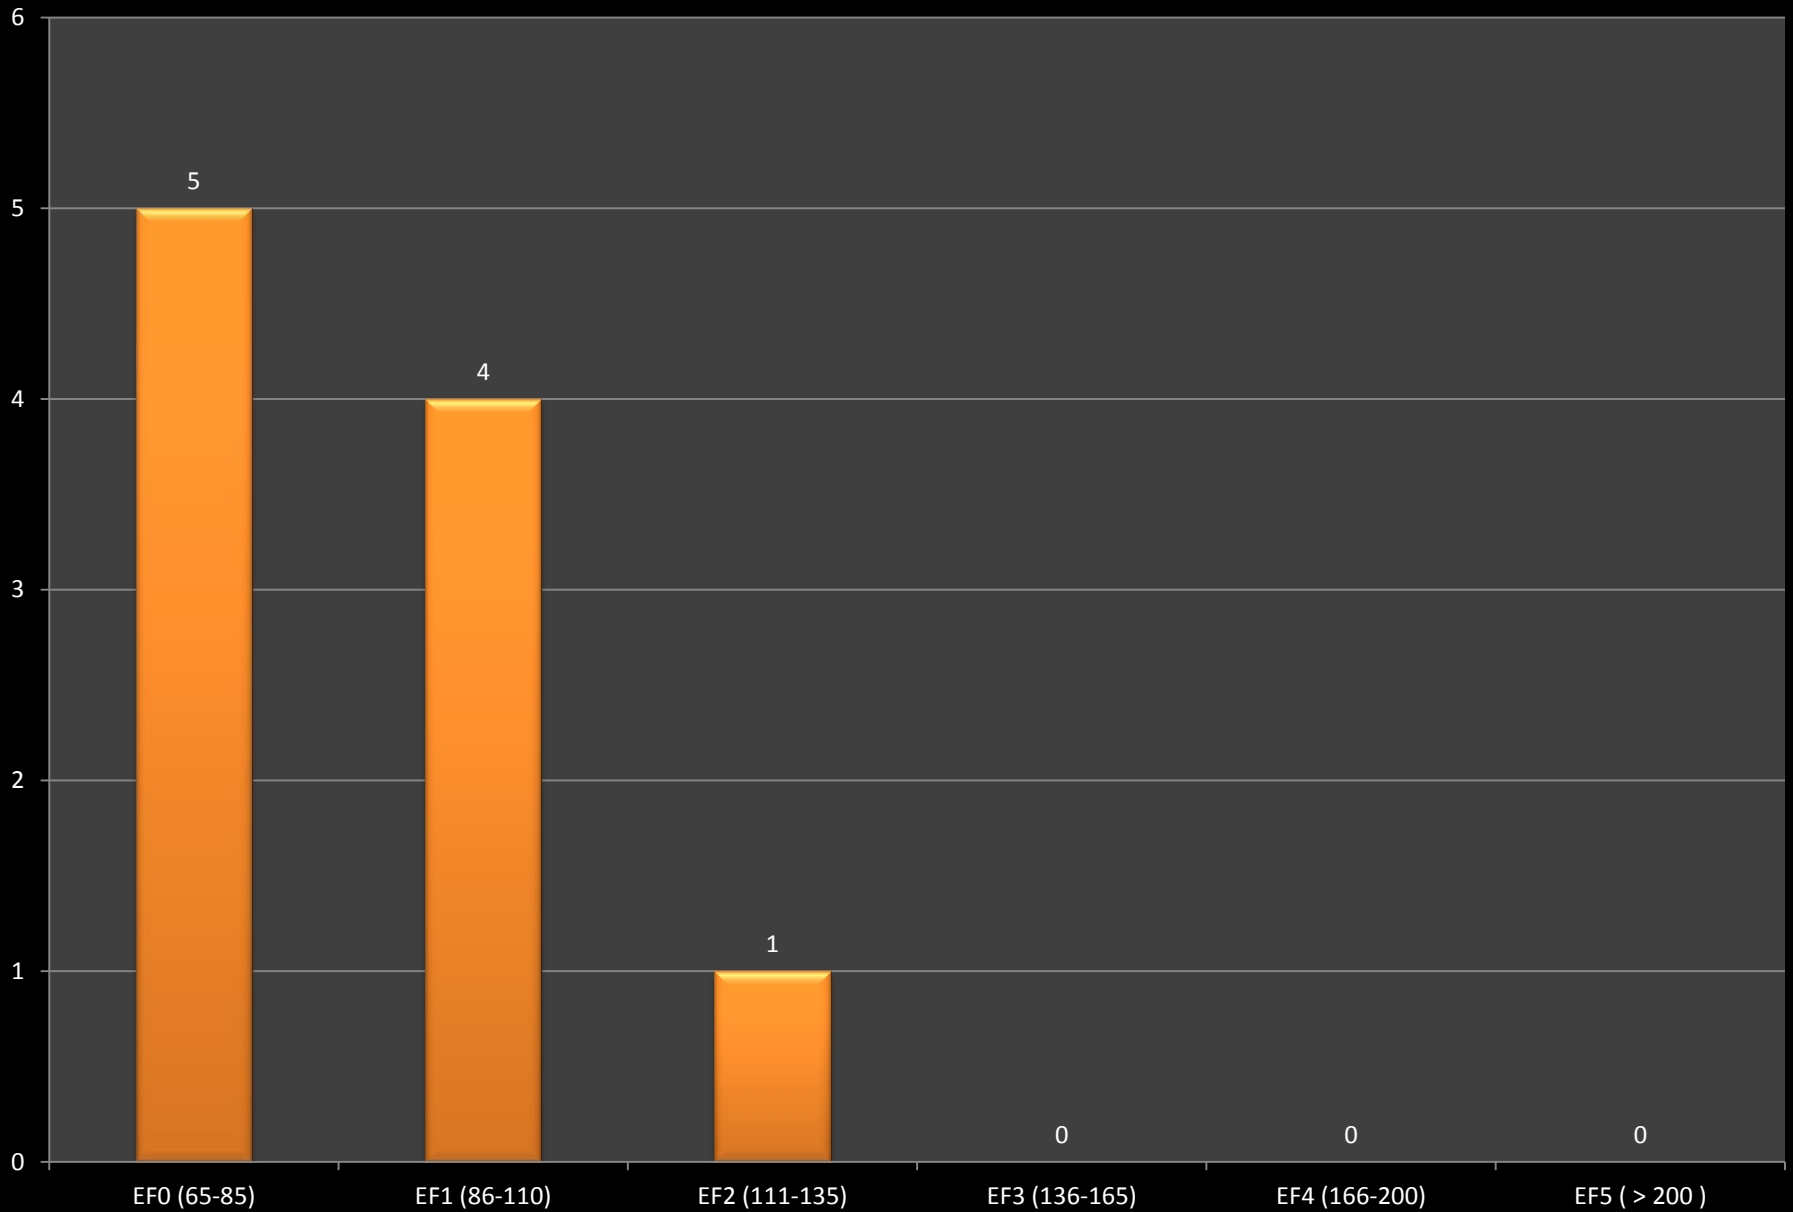

2015 Tornadoes

10 tornado tracks with total of 41 miles

Tornadoes in 3 different months

4 tornado days

December 23rd: One EF 2 with one injured

July 14th

6 tornadoes

3 EF-0 and 3 EF-1

2015 Tornadoes By Month

2015 Tornadoes By EF-Scale

Date	County	EF	Beg Time (LST)	End Time (LST)	Beg Lat	Beg Lon	End Lat	End Lon	Inj.	Fat.	Path Length (miles)	Path Width (yards)
3-Apr	DEKALB	EF0	7:15 PM	7:16 PM	34.4609	-86.0164	34.4605	-86	0	0	0.93	30
3-Apr	DEKALB	EF1	8:05 PM	8:08 PM	34.7437	-85.6186	34.7454	-85.5783	0	0	2.29	75
20-Apr	LIMESTONE	EF0	12:45 AM	12:46 AM	34.87	-86.83			0	0	0.76	100
14-Jul	LAWRENCE	EF1	5:14 PM	5:25 PM	34.6875	-87.4294	34.6261	-87.2426	0	0	11.43	250
14-Jul	MORGAN	EF0	5:48 PM	5:50 PM	34.4992	-86.8958	34.4897	-86.8889	0	0	0.77	100
14-Jul	MORGAN	EF1	5:59 PM	6:04 PM	34.3547	-86.8371	34.3073	-86.7771	0	0	4.74	300
14-Jul	CULLMAN	EF0	6:04 PM	6:05 PM	34.3073	-86.7771	34.3055	-86.7749	0	0	0.18	300
14-Jul	COLBERT	EF1	5:00 PM	5:13 PM	34.7687	-87.7084	34.6575	-87.6218	0	0	9.12	150
14-Jul	COLBERT	EF0	5:18 PM	5:21 PM	34.6032	-87.5256	34.5939	-87.5093	0	0	1.13	50
14-Jul	LAWRENCE	EF0	5:21 PM	5:23 PM	34.5939	-87.5093	34.5813	-87.4871	0	0	1.54	50
14-Jul	MADISON	EF0	5:35 PM	5:37 PM	34.6115	-86.7527	34.601	-86.7429	0	0	0.91	75
23-Dec	LAUDERDALE	EF2	7:00 PM	7:08 PM	34.954	-88.0731	35.006	-87.958	1	0	7.44	150