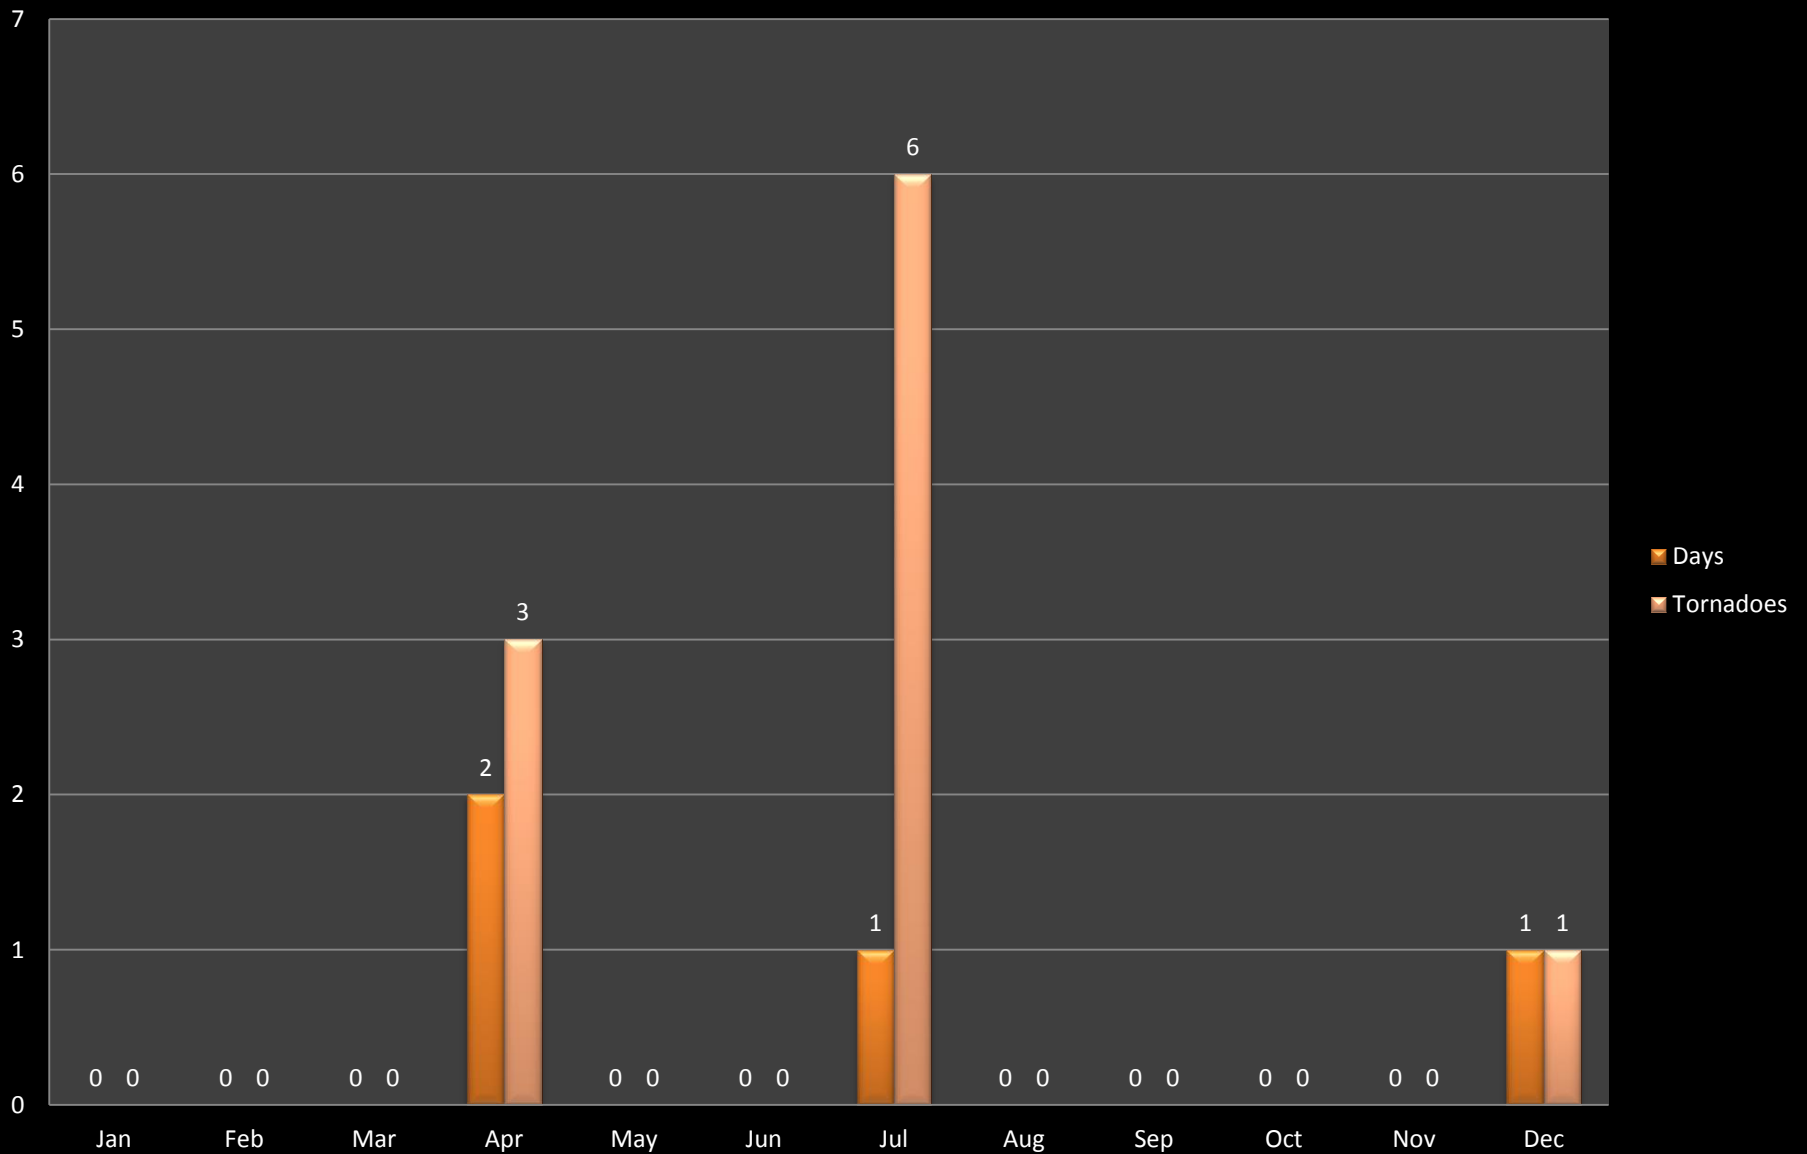

2015 Tornadoes

10 tornado tracks with total of 41 miles

Tornadoes in 3 different months

4 tornado days

December 23rd: One EF 2 with one injured

July 14th

6 tornadoes

3 EF-0 and 3 EF-1

1 fatality in Cullman County
due to Thunderstorm Winds

2015 Tornadoes NWS Huntsville AL

EF Rating

- EF0
- EF1
- EF2
- EF3
- EF4
- EF5

2015 Tornadoes by hour (LST)

2015 Tornadoes by County

2015 Tornado "Days" By Month

2015 Tornadoes By Month

2015 Tornadoes By EF-Scale

Date	County	EF	Beg Time (LST)	End Time (LST)	Beg Lat	Beg Lon	End Lat	End Lon	Inj.	Fat.	Path Length (miles)	Path Width (yards)
3-Apr	DEKALB	EF0	7:15 PM	7:16 PM	34.4609	-86.0164	34.4605	-86	0	0	0.93	30
3-Apr	DEKALB	EF1	8:05 PM	8:08 PM	34.7437	-85.6186	34.7454	-85.5783	0	0	2.29	75
20-Apr	LIMESTONE	EF0	12:45 AM	12:46 AM	34.87	-86.83			0	0	0.76	100
14-Jul	LAWRENCE	EF1	5:14 PM	5:25 PM	34.6875	-87.4294	34.6261	-87.2426	0	0	11.43	250
14-Jul	MORGAN	EF0	5:48 PM	5:50 PM	34.4992	-86.8958	34.4897	-86.8889	0	0	0.77	100
14-Jul	MORGAN	EF1	5:59 PM	6:04 PM	34.3547	-86.8371	34.3073	-86.7771	0	0	4.74	300
14-Jul	CULLMAN	EF0	6:04 PM	6:05 PM	34.3073	-86.7771	34.3055	-86.7749	0	0	0.18	300
14-Jul	COLBERT	EF1	5:00 PM	5:13 PM	34.7687	-87.7084	34.6575	-87.6218	0	0	9.12	150
14-Jul	COLBERT	EF0	5:18 PM	5:21 PM	34.6032	-87.5256	34.5939	-87.5093	0	0	1.13	50
14-Jul	LAWRENCE	EF0	5:21 PM	5:23 PM	34.5939	-87.5093	34.5813	-87.4871	0	0	1.54	50
14-Jul	MADISON	EF0	5:35 PM	5:37 PM	34.6115	-86.7527	34.601	-86.7429	0	0	0.91	75
23-Dec	LAUDERDALE	EF2	7:00 PM	7:08 PM	34.954	-88.0731	35.006	-87.958	1	0	7.44	150