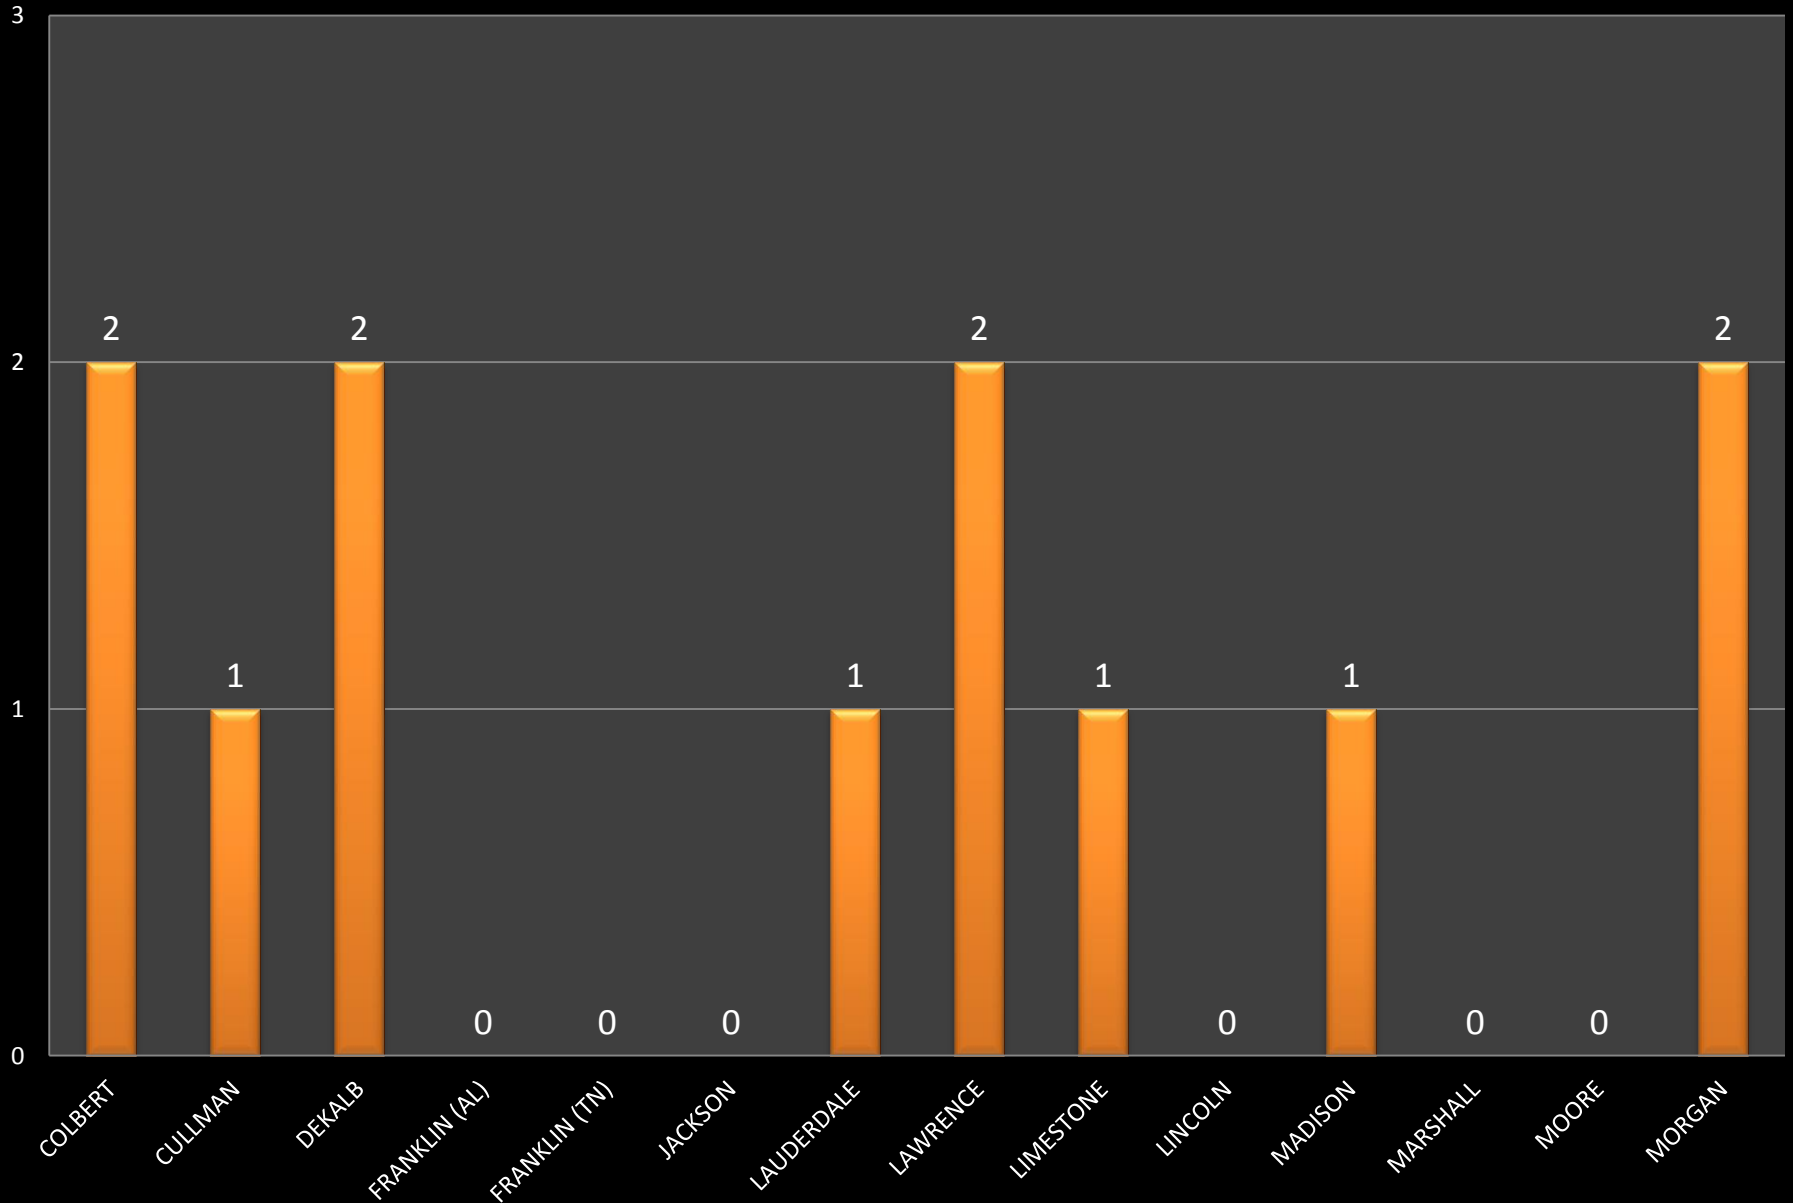

2015 Tornadoes

10 tornado tracks with total of 41 miles

Tornadoes in 3 different months

4 tornado days

December 23rd: One EF 2 with one injured

July 14th

6 tornadoes

3 EF-0 and 3 EF-1

1 fatality in Cullman County
due to Thunderstorm Winds

2015 Tornadoes NWS Huntsville AL

EF Rating

- EF0
- EF1
- EF2
- EF3
- EF4
- EF5

2015 Tornadoes by hour (LST)

2015 Tornadoes by County

2015 Tornado "Days" By Month

2015 Tornadoes By Month

2015 Tornadoes By EF-Scale

Date	County	EF	Beg Time (LST)	End Time (LST)	Beg Lat	Beg Lon	End Lat	End Lon	Inj.	Fat.	Path Length (miles)	Path Width (yards)
3-Apr	DEKALB	EF0	7:15 PM	7:16 PM	34.4609	-86.0164	34.4605	-86	0	0	0.93	30
3-Apr	DEKALB	EF1	8:05 PM	8:08 PM	34.7437	-85.6186	34.7454	-85.5783	0	0	2.29	75
20-Apr	LIMESTONE	EF0	12:45 AM	12:46 AM	34.87	-86.83			0	0	0.76	100
14-Jul	LAWRENCE	EF1	5:14 PM	5:25 PM	34.6875	-87.4294	34.6261	-87.2426	0	0	11.43	250
14-Jul	MORGAN	EF0	5:48 PM	5:50 PM	34.4992	-86.8958	34.4897	-86.8889	0	0	0.77	100
14-Jul	MORGAN	EF1	5:59 PM	6:04 PM	34.3547	-86.8371	34.3073	-86.7771	0	0	4.74	300
14-Jul	CULLMAN	EF0	6:04 PM	6:05 PM	34.3073	-86.7771	34.3055	-86.7749	0	0	0.18	300
14-Jul	COLBERT	EF1	5:00 PM	5:13 PM	34.7687	-87.7084	34.6575	-87.6218	0	0	9.12	150
14-Jul	COLBERT	EF0	5:18 PM	5:21 PM	34.6032	-87.5256	34.5939	-87.5093	0	0	1.13	50
14-Jul	LAWRENCE	EF0	5:21 PM	5:23 PM	34.5939	-87.5093	34.5813	-87.4871	0	0	1.54	50
14-Jul	MADISON	EF0	5:35 PM	5:37 PM	34.6115	-86.7527	34.601	-86.7429	0	0	0.91	75
23-Dec	LAUDERDALE	EF2	7:00 PM	7:08 PM	34.954	-88.0731	35.006	-87.958	1	0	7.44	150