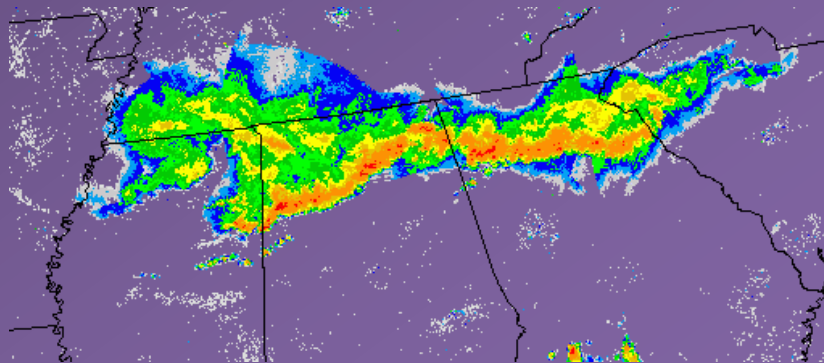

July 14th

6 tornadoes

3 EF-0 and 3 EF-1

1 fatality in Cullman County
due to Thunderstorm Winds