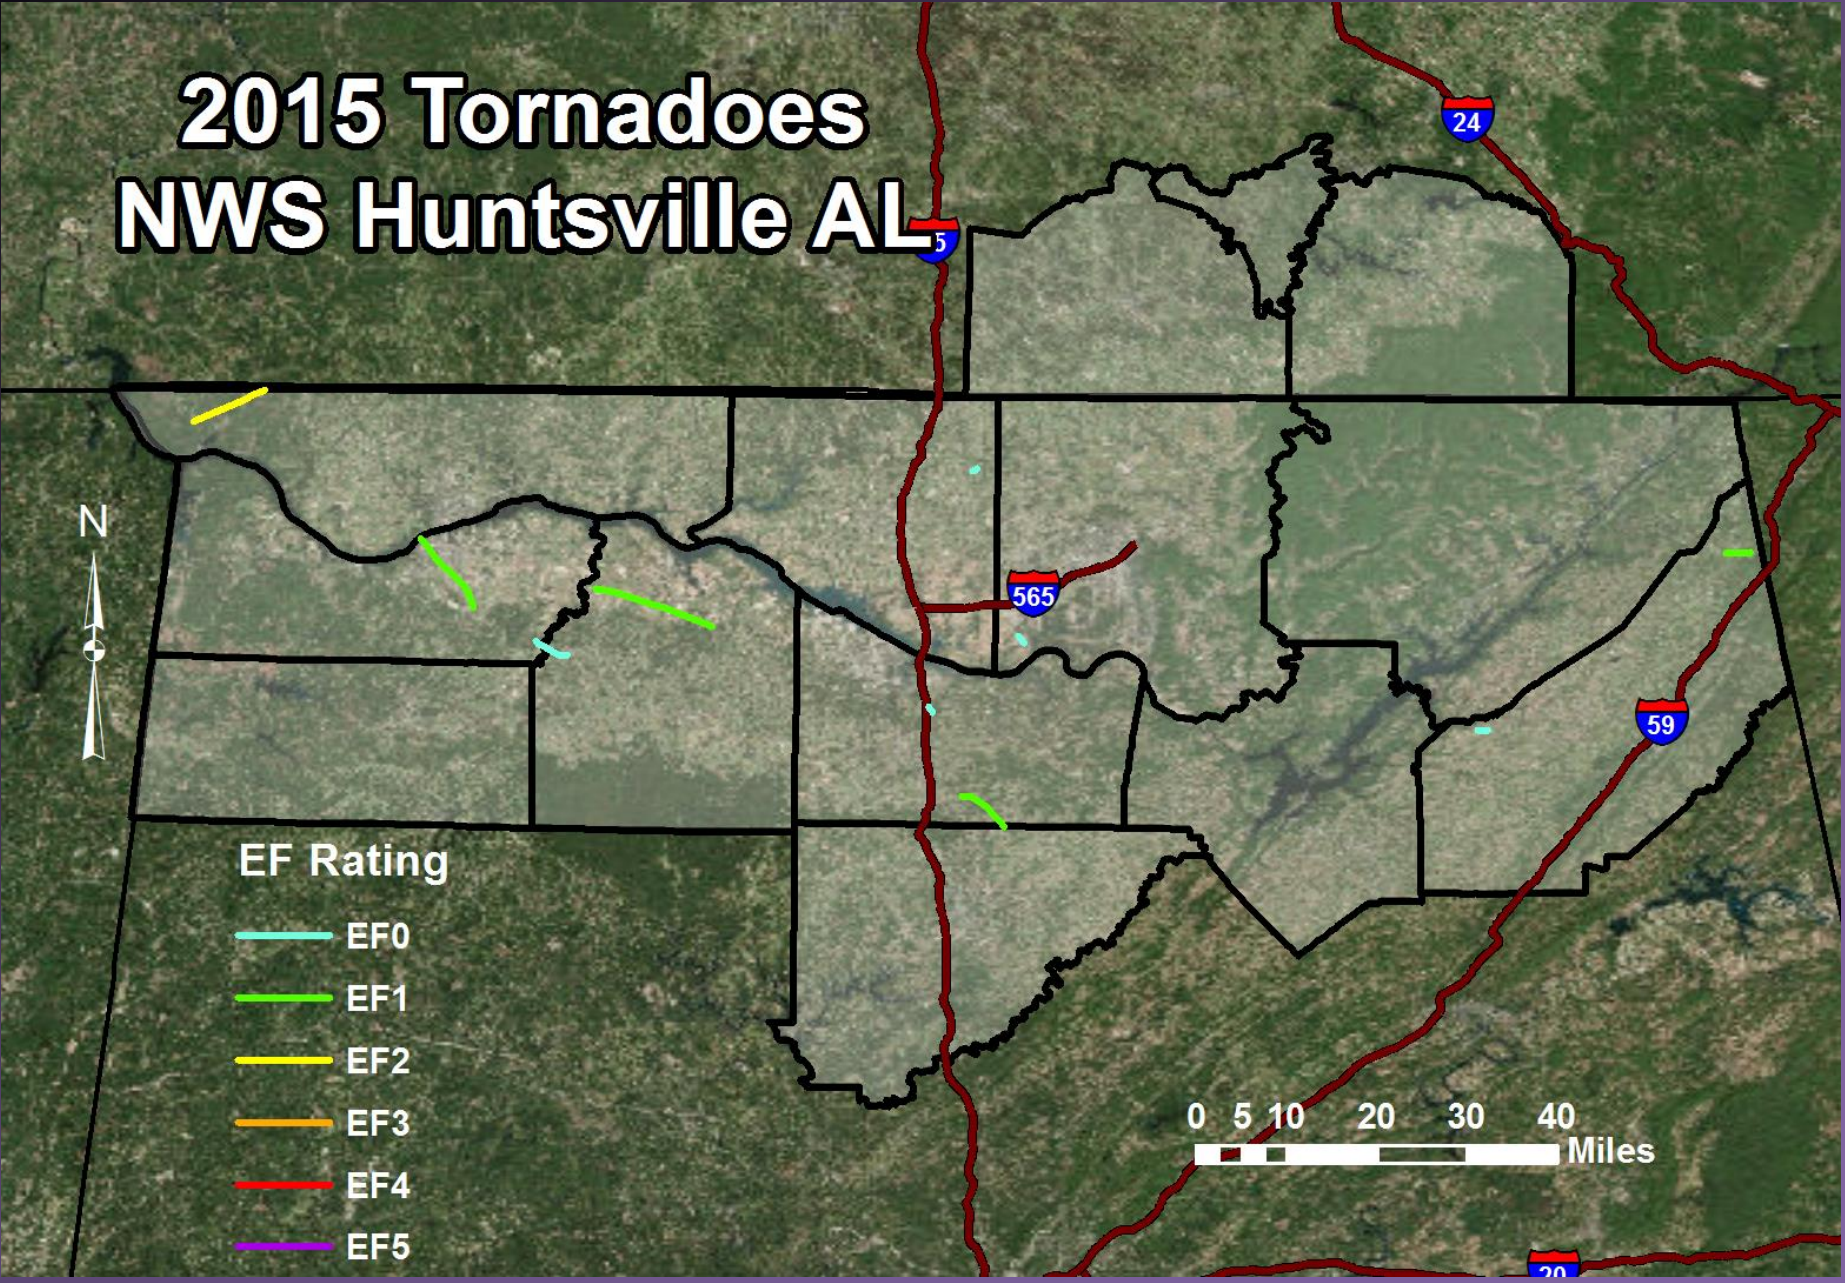

2015 Tornadoes NWS Huntsville AL

EF Rating

- EF0
- EF1
- EF2
- EF3
- EF4
- EF5