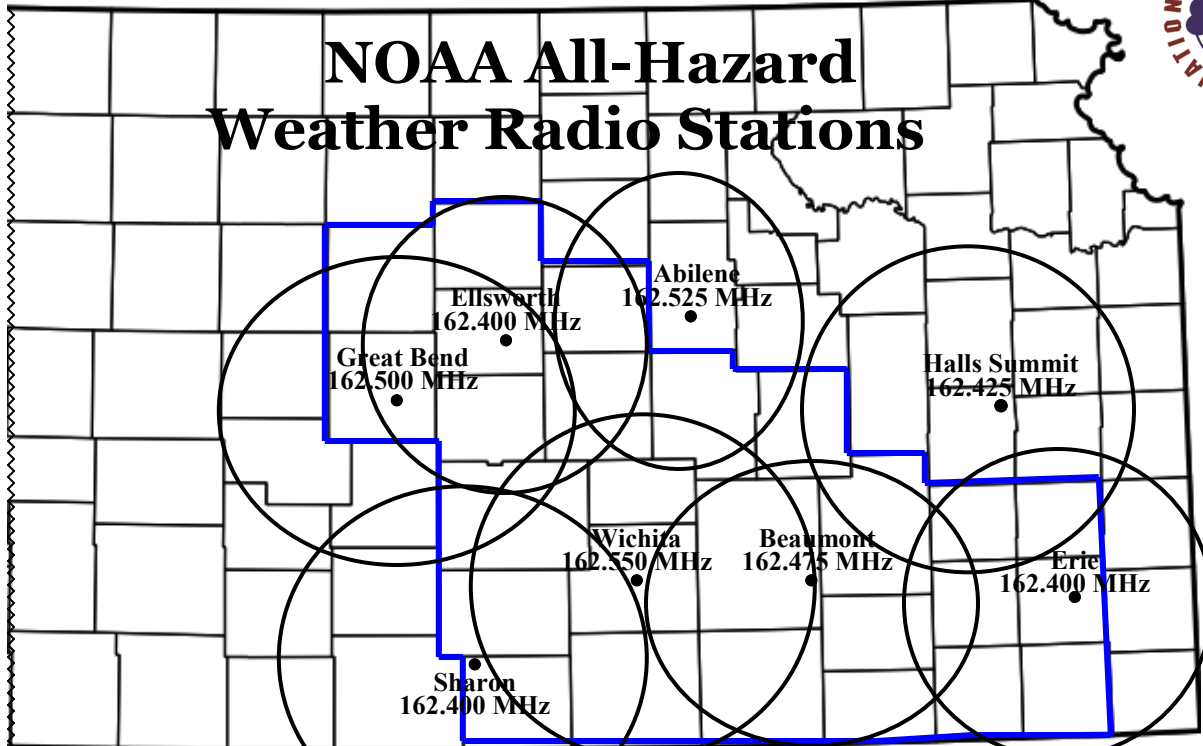

National Weather Service Wichita, KS

www.weather.gov/wichita

NOAA All-Hazard Radio Stations serving Central, South Central and Southeastern Kansas

Central Kansas:

WXK-92 at 162.400 MHz, Location: Ellsworth, KS

Serving Counties: Barton, Ellsworth, Lincoln, McPherson, Rice, Russell, and Saline

KPS-511 at 162.500 MHz, Location: Great Bend, KS

Serving Counties: Barton, Ellsworth, Pawnee, Reno, Rice, Rush, Russell, and Stafford

***WXL-71 at 162.525 MHz, Location: Abilene, KS**

Serving Counties: Saline, McPherson, Marion, Ottawa, Dickinson, Morris, Geary, Clay

South Central Kansas

KEC-59 at 162.550 MHz, Location: Wichita, KS

Serving Counties: Butler, Cowley, northeast Harper, Harvey, eastern Kingman, eastern Reno, Sedgwick, and Sumner

Serving Counties: Butler, Cowley, southern Chase, Greenwood, Elk and Chautauqua

WXK-95 at 162.400 MHz, Location: Erie, KS

Serving Counties: Allen, Bourbon, Crawford, Cherokee, Labette, Montgomery, Neosho, Wilson, and Woodson.