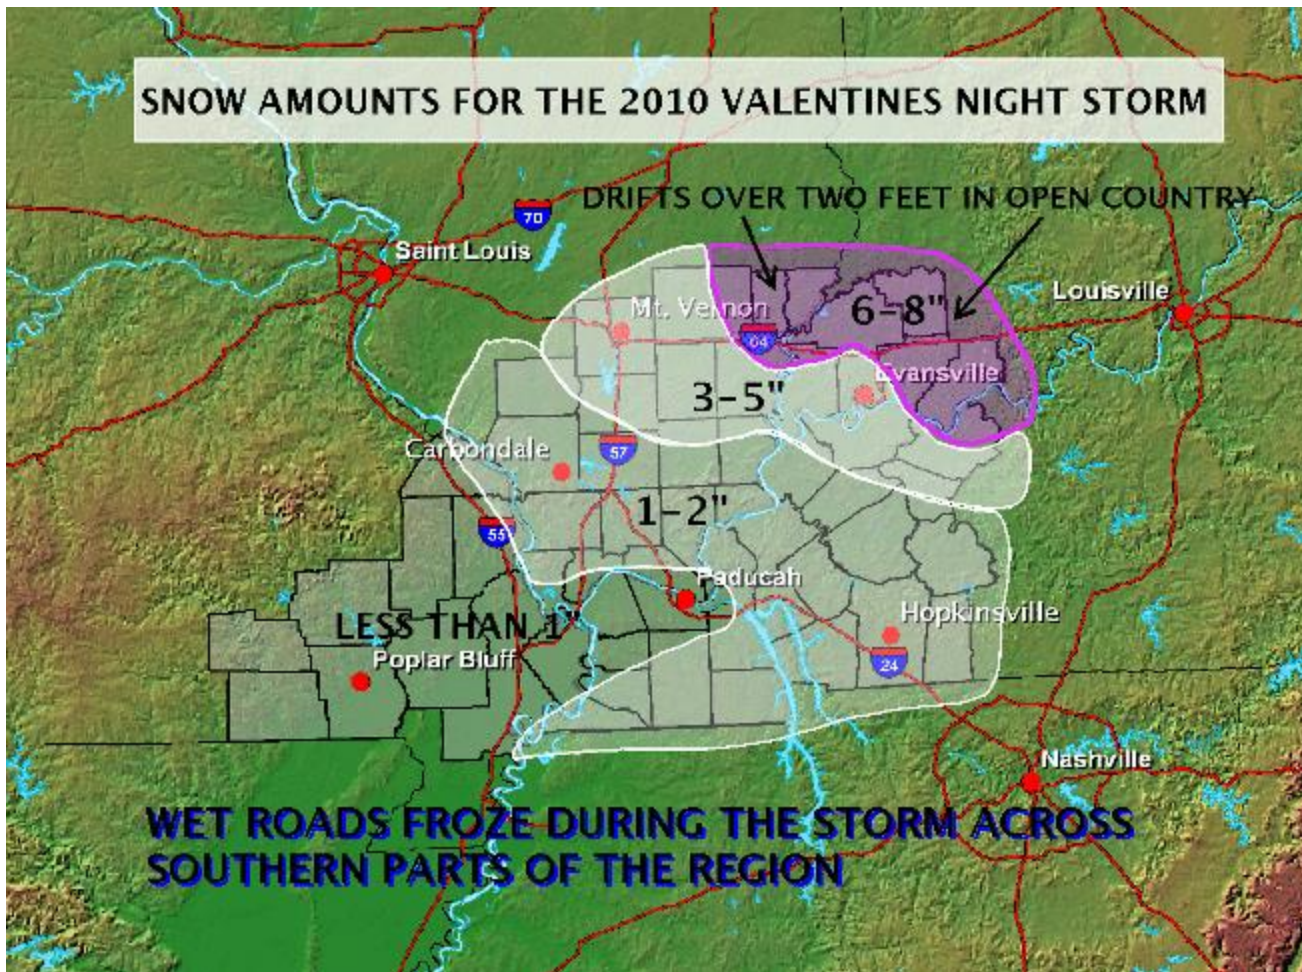

Valentine's Day 2010 Snowstorm

A strong disturbance in the upper levels of the atmosphere moved southeast across Missouri on Valentine's Day, then turned east across the Lower Ohio Valley during the night. Heavy snow occurred along and north of the track of this system. Gusty winds and heavy snow during the late night hours of the 14th tapered off during the morning of the 15th. To the south, accumulations were mainly an inch or two across much of western Kentucky and far southern Illinois. However, roads that were wet from light rain and drizzle on Valentine's Day froze solid there. The ice under the snow was more of a travel concern than the snow itself. Much of southeast Missouri escaped the brunt of the storm, receiving just a coating of snow.

PUBLIC INFORMATION STATEMENT
NATIONAL WEATHER SERVICE PADUCAH KY
230 PM CST MON FEB 15 2010

...SNOWFALL REPORTS FOR THE FEBRUARY 14-15 SNOWSTORM...

THE ACCUMULATING SNOW ENDED DURING THE MORNING. THESE REPORTS WERE SUBMITTED AFTER THE SNOW ENDED. THE REPORTS WERE OBTAINED FROM SEVERAL SOURCES...INCLUDING COOPERATIVE OBSERVERS...COCORAHS...SKYWARN SPOTTERS...MEDIA...AND NWS EMPLOYEES. WE THANK ALL FOR THEIR EFFORTS.

LOCATION STORM TOTAL (INCHES)

KENTUCKY

...DAVISS COUNTY...OWENSBORO 5.5
...HENDERSON COUNTY...HENDERSON 4
...MCCRACKEN COUNTY...PADUCAH 0.2
...MARSHALL COUNTY...AURORA 1
...GRAVES COUNTY...
MAYFIELD 1
WATER VALLEY 2
...MUHLENBERG COUNTY...SOUTH CAROLTON 2
...UNION COUNTY...5 ENE STURGIS 2.5

SOUTHERN ILLINOIS

...WABASH COUNTY...MT. CARMEL 5 TO 7
...WHITE COUNTY...GRAYVILLE 7
...JEFFERSON COUNTY...MT. VERNON 4
...FRANKLIN COUNTY...PLUMFIELD 3
...PERRY COUNTY...PINCKNEYVILLE 2
...GALLATIN COUNTY...SHAWNEETOWN 2
...JACKSON COUNTY...CARBONDALE 1
...UNION COUNTY...ANNA 1.6