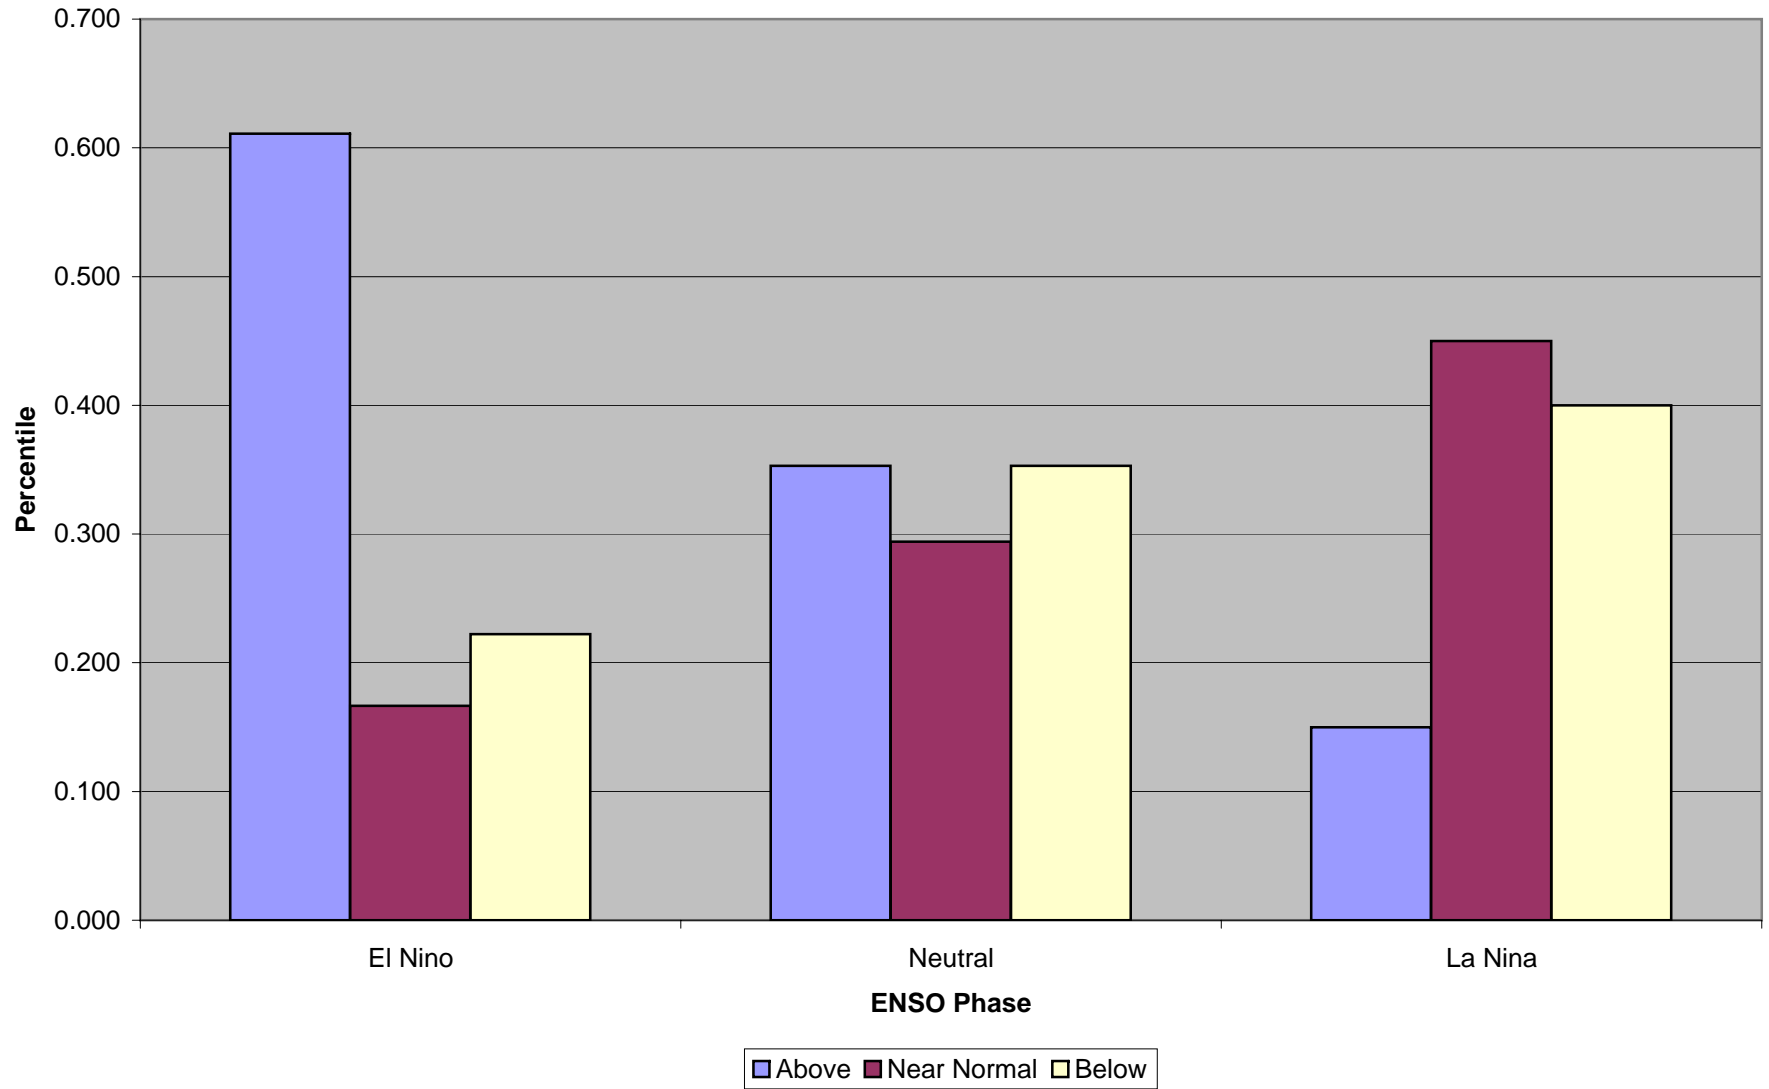

Palomar Mountain Precipitation Dec through Feb, 1951 - 2005

Palomar Mountain Precipitation Jan through Mar, 1951 - 2005

Palomar Mountain Precipitation Feb through Apr, 1951 - 2005

Palomar Mountain Precipitation Mar through May, 1951 - 2005