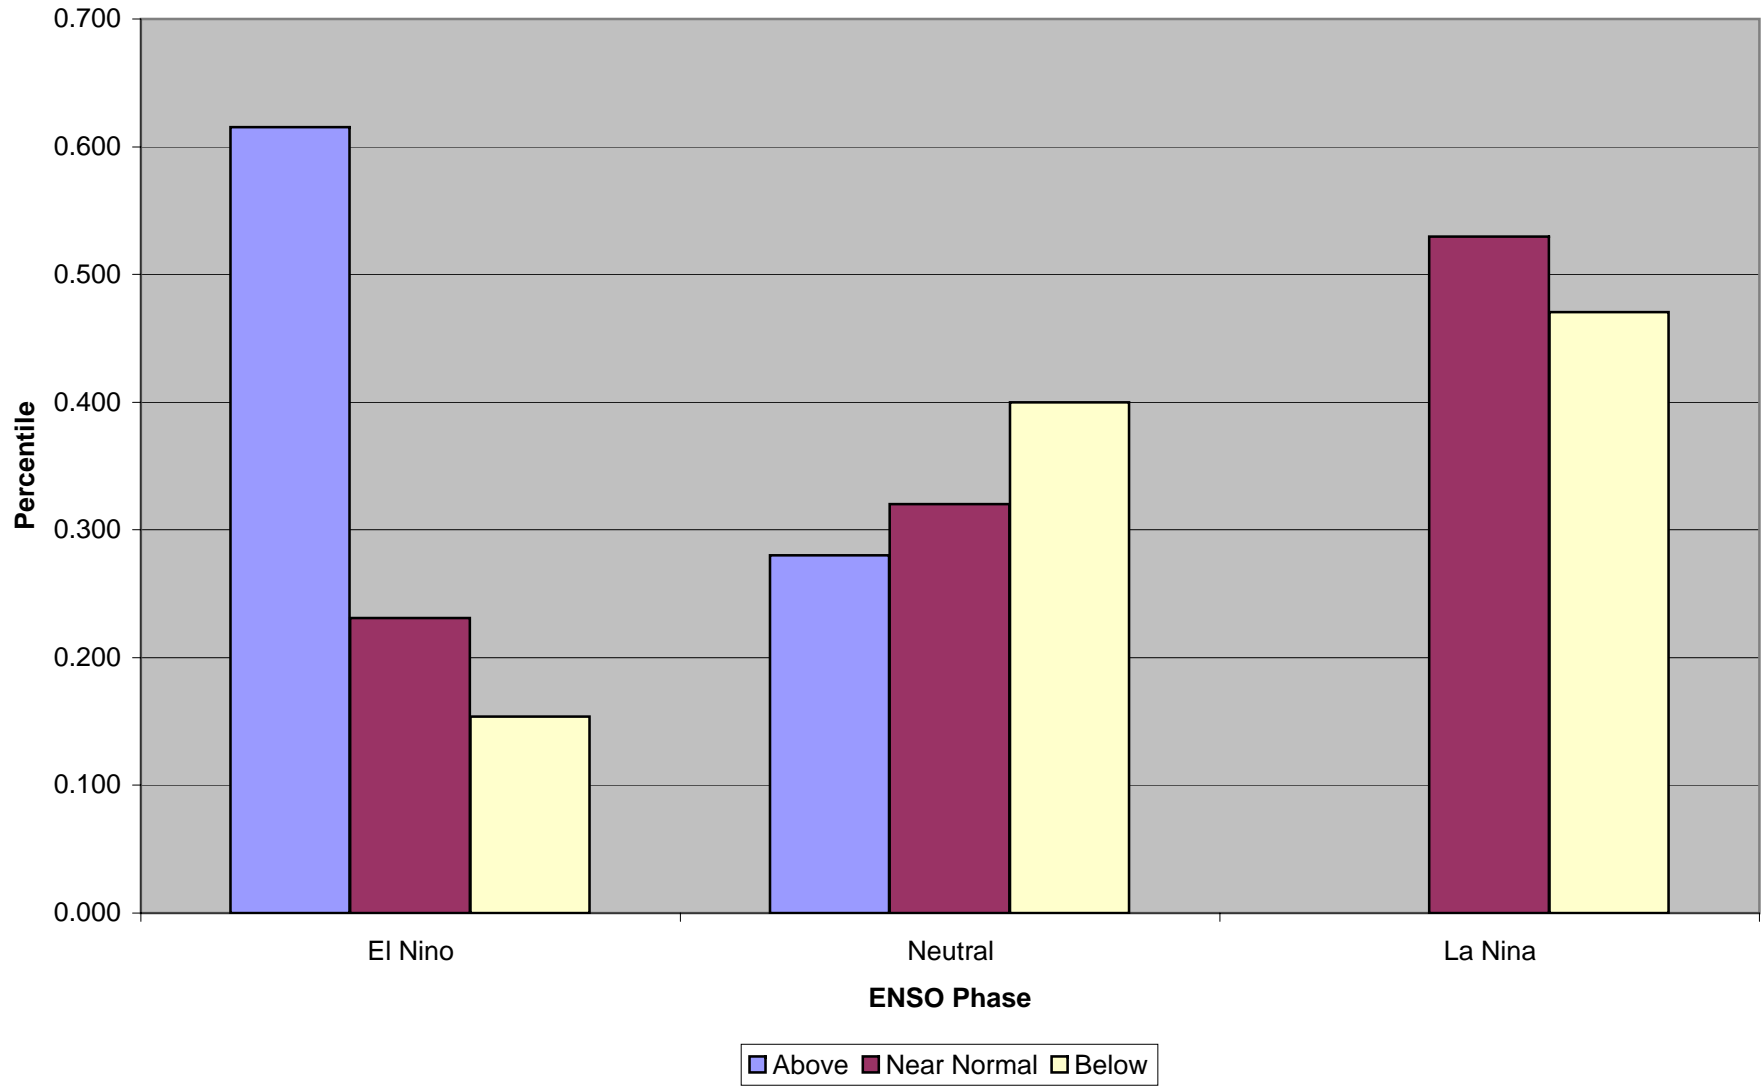

Palomar Mountain Precipitation Dec through Feb, 1951 - 2005

Palomar Mountain Precipitation Jan through Mar, 1951 - 2005

Palomar Mountain Precipitation Feb through Apr, 1951 - 2005

Palomar Mountain Precipitation Mar through May, 1951 - 2005