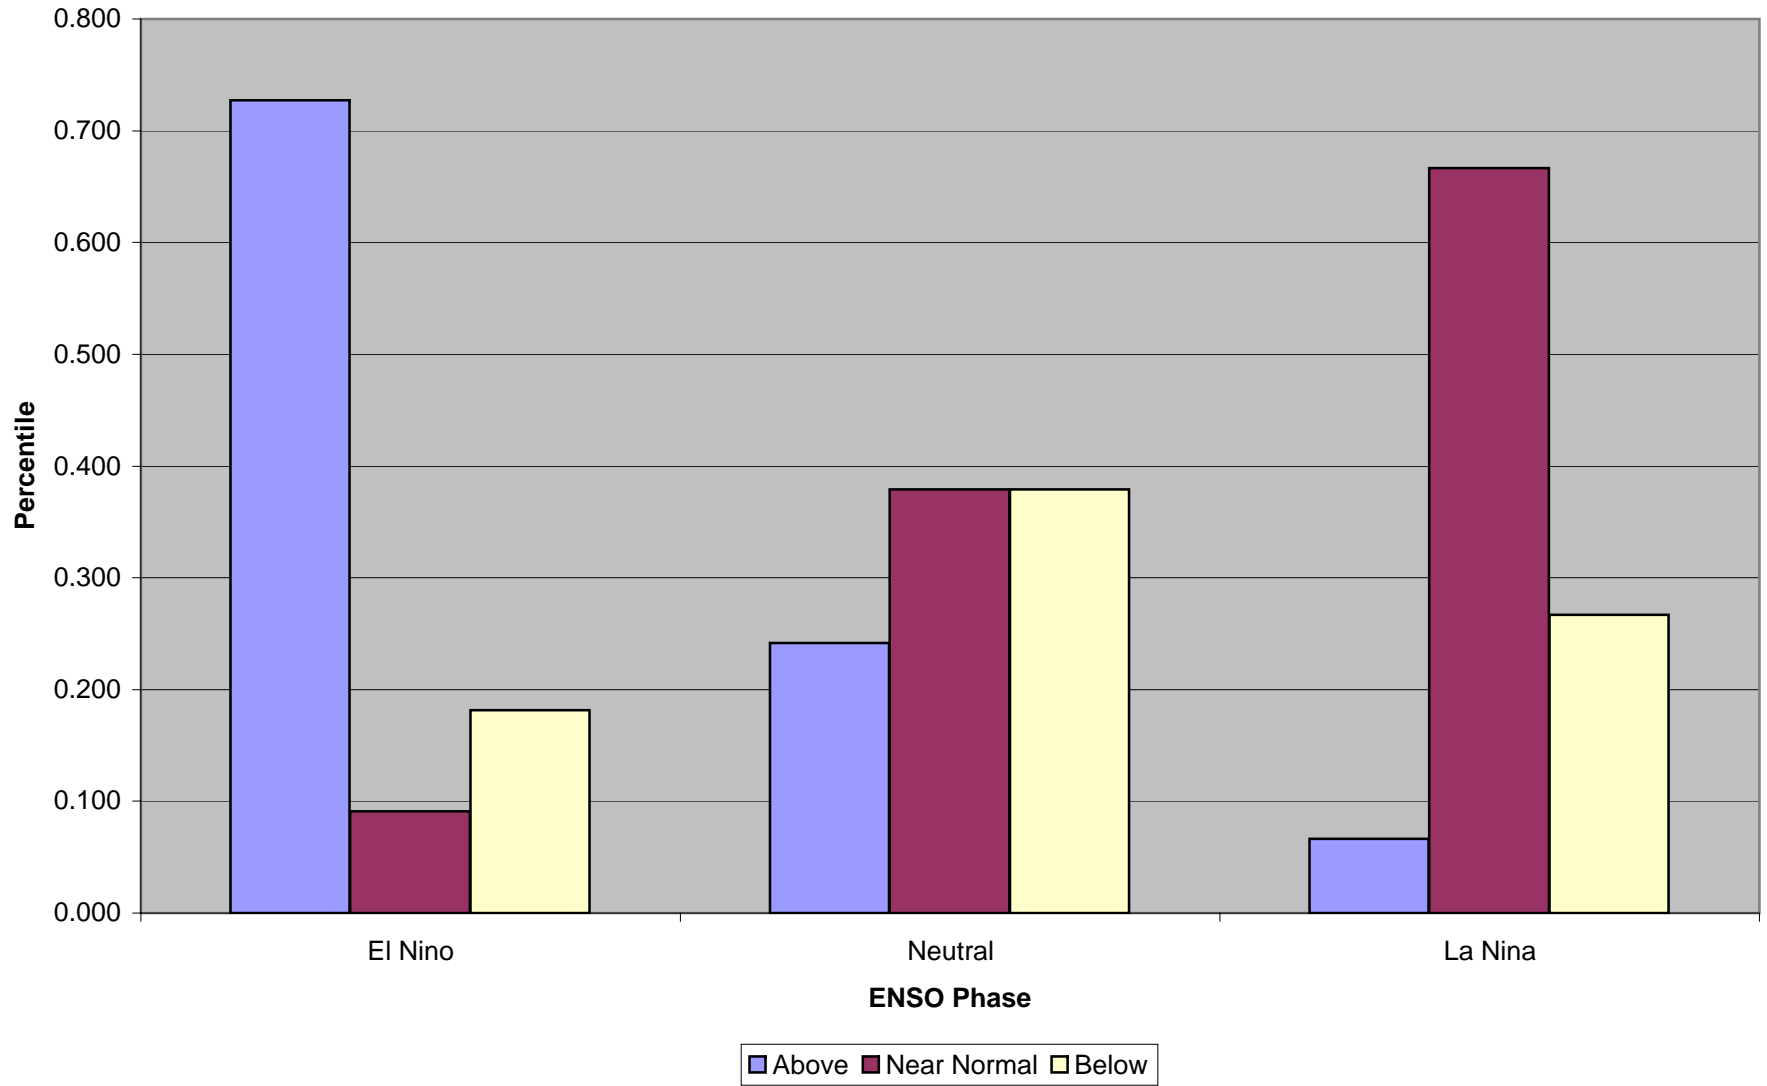

Palomar Mountain Precipitation Dec through Feb, 1951 - 2005

Palomar Mountain Precipitation Jan through Mar, 1951 - 2005

Palomar Mountain Precipitation Feb through Apr, 1951 - 2005

Palomar Mountain Precipitation Mar through May, 1951 - 2005