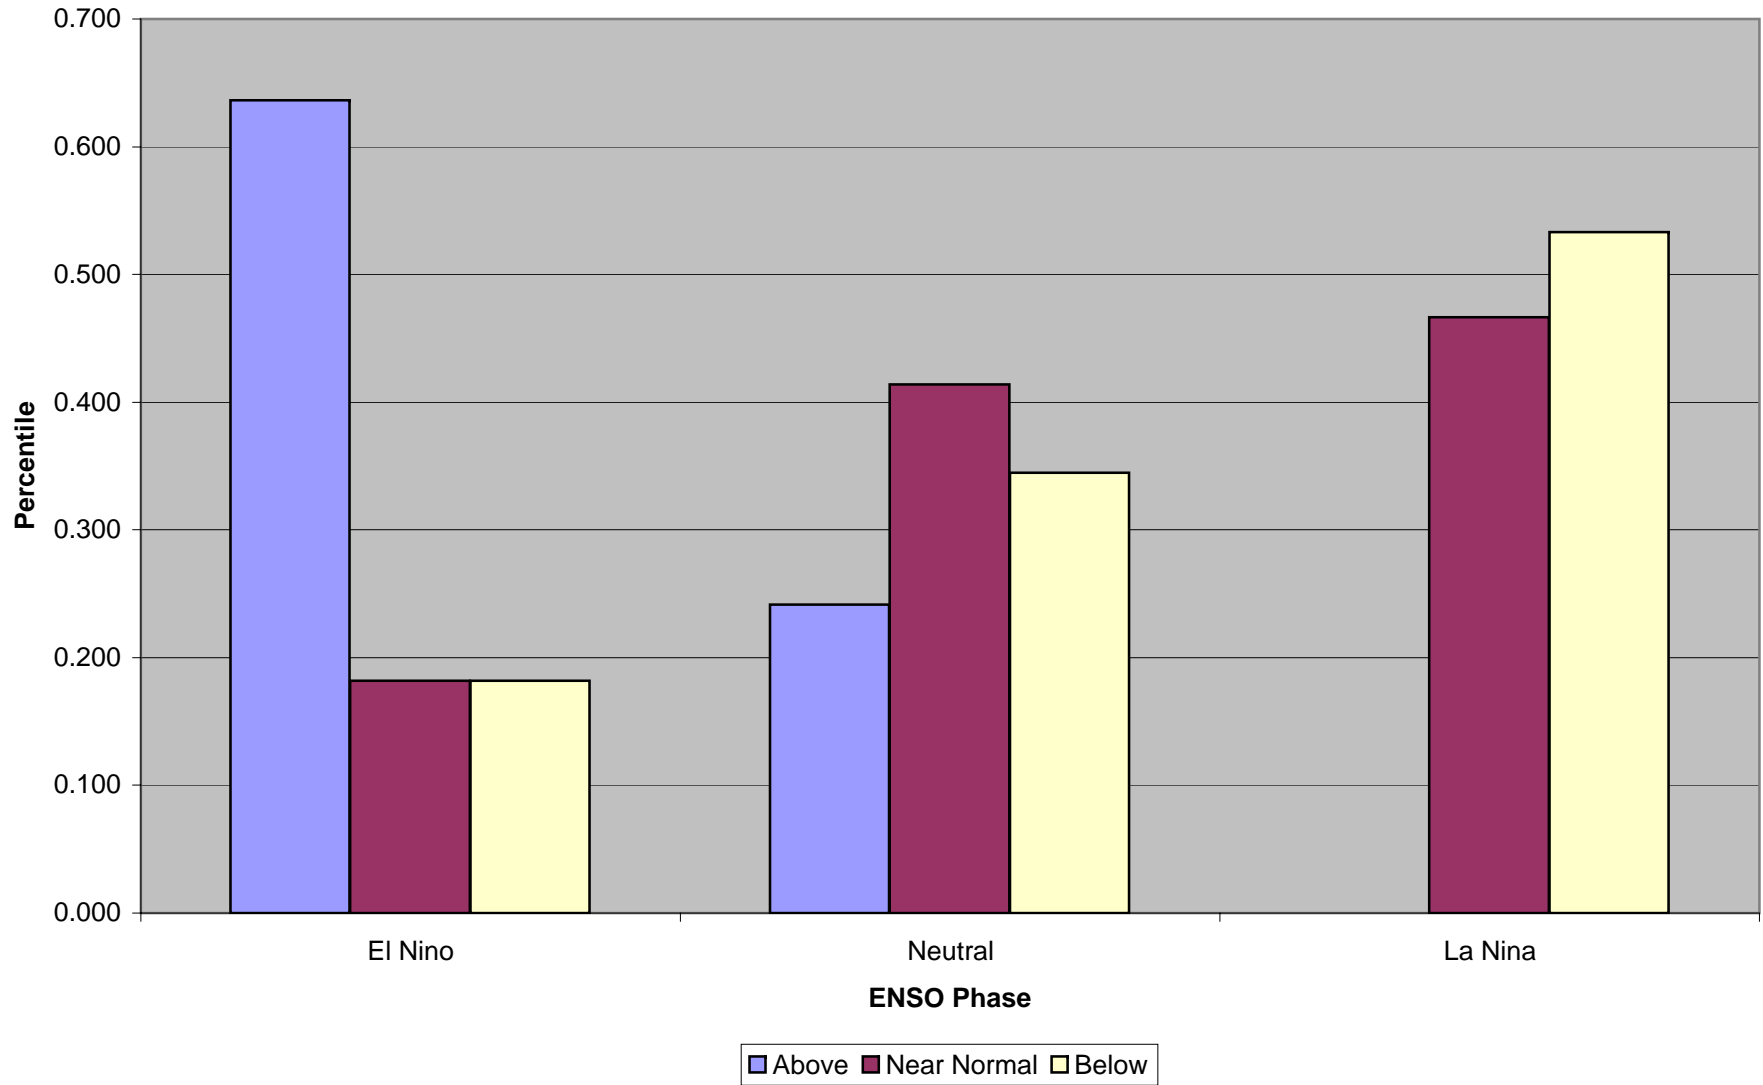

Riverside Fire Station Precipitation Dec through Feb, 1951 - 2005

Riverside Fire Station Precipitation Jan through Mar, 1951 - 2005

Riverside Fire Station Precipitation Feb through Apr, 1951 - 2005

Riverside Fire Station Precipitation Mar through May, 1951 - 2005