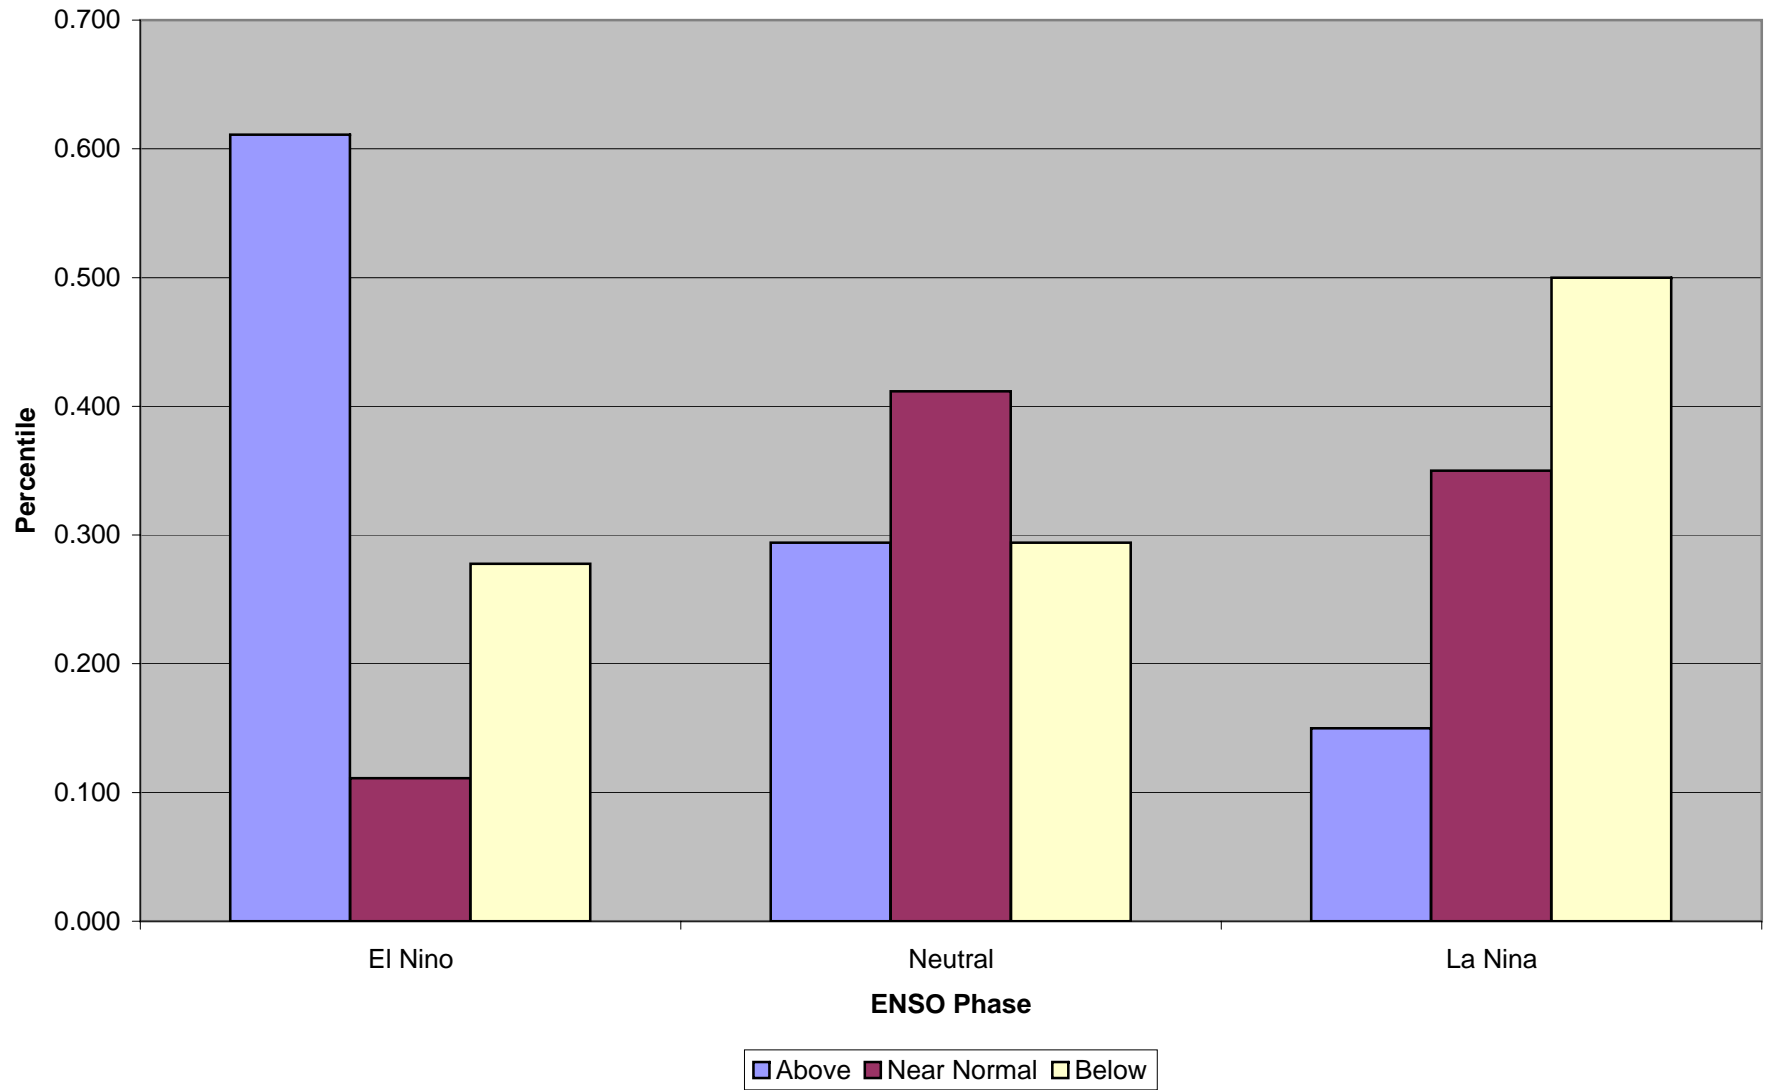

Riverside Fire Station Precipitation Dec through Feb, 1951 - 2005

Riverside Fire Station Precipitation Jan through Mar, 1951 - 2005

Riverside Fire Station Precipitation Feb through Apr, 1951 - 2005

Riverside Fire Station Precipitation Mar through May, 1951 - 2005