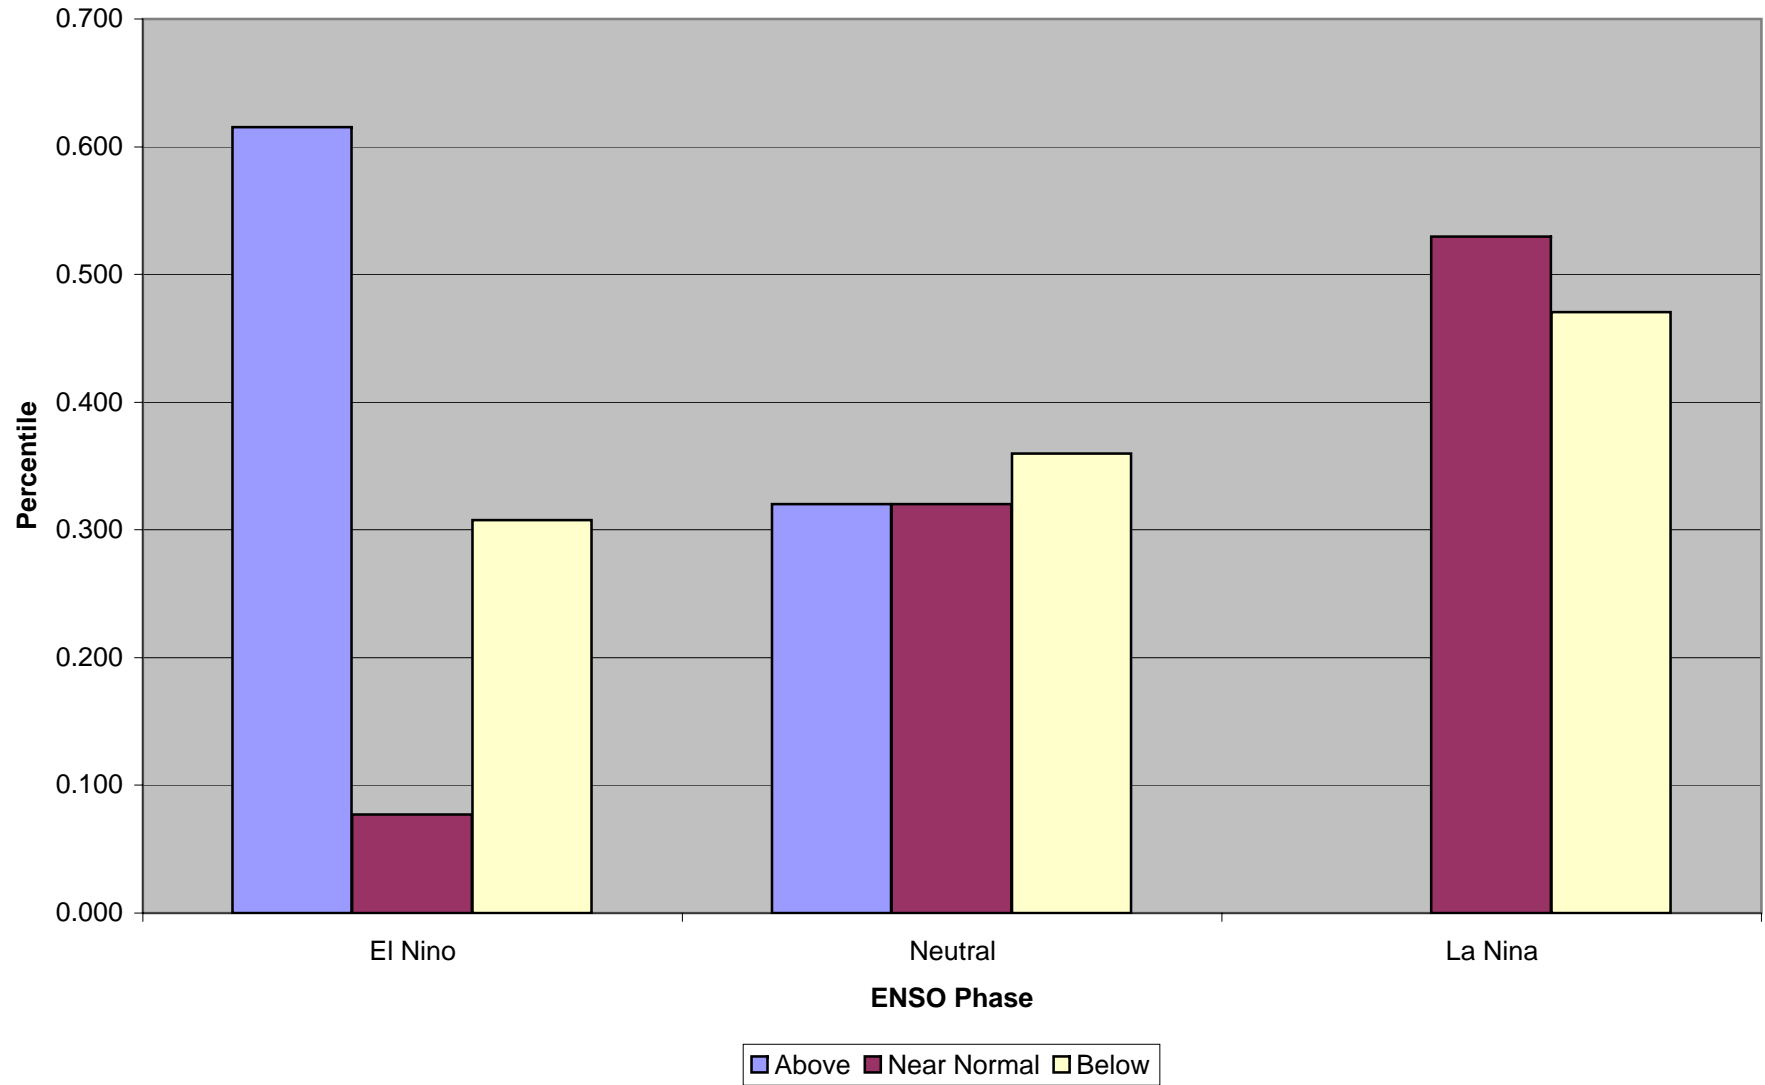

Riverside Fire Station Precipitation Dec through Feb, 1951 - 2005

Riverside Fire Station Precipitation Jan through Mar, 1951 - 2005

Riverside Fire Station Precipitation Feb through Apr, 1951 - 2005

Riverside Fire Station Precipitation Mar through May, 1951 - 2005