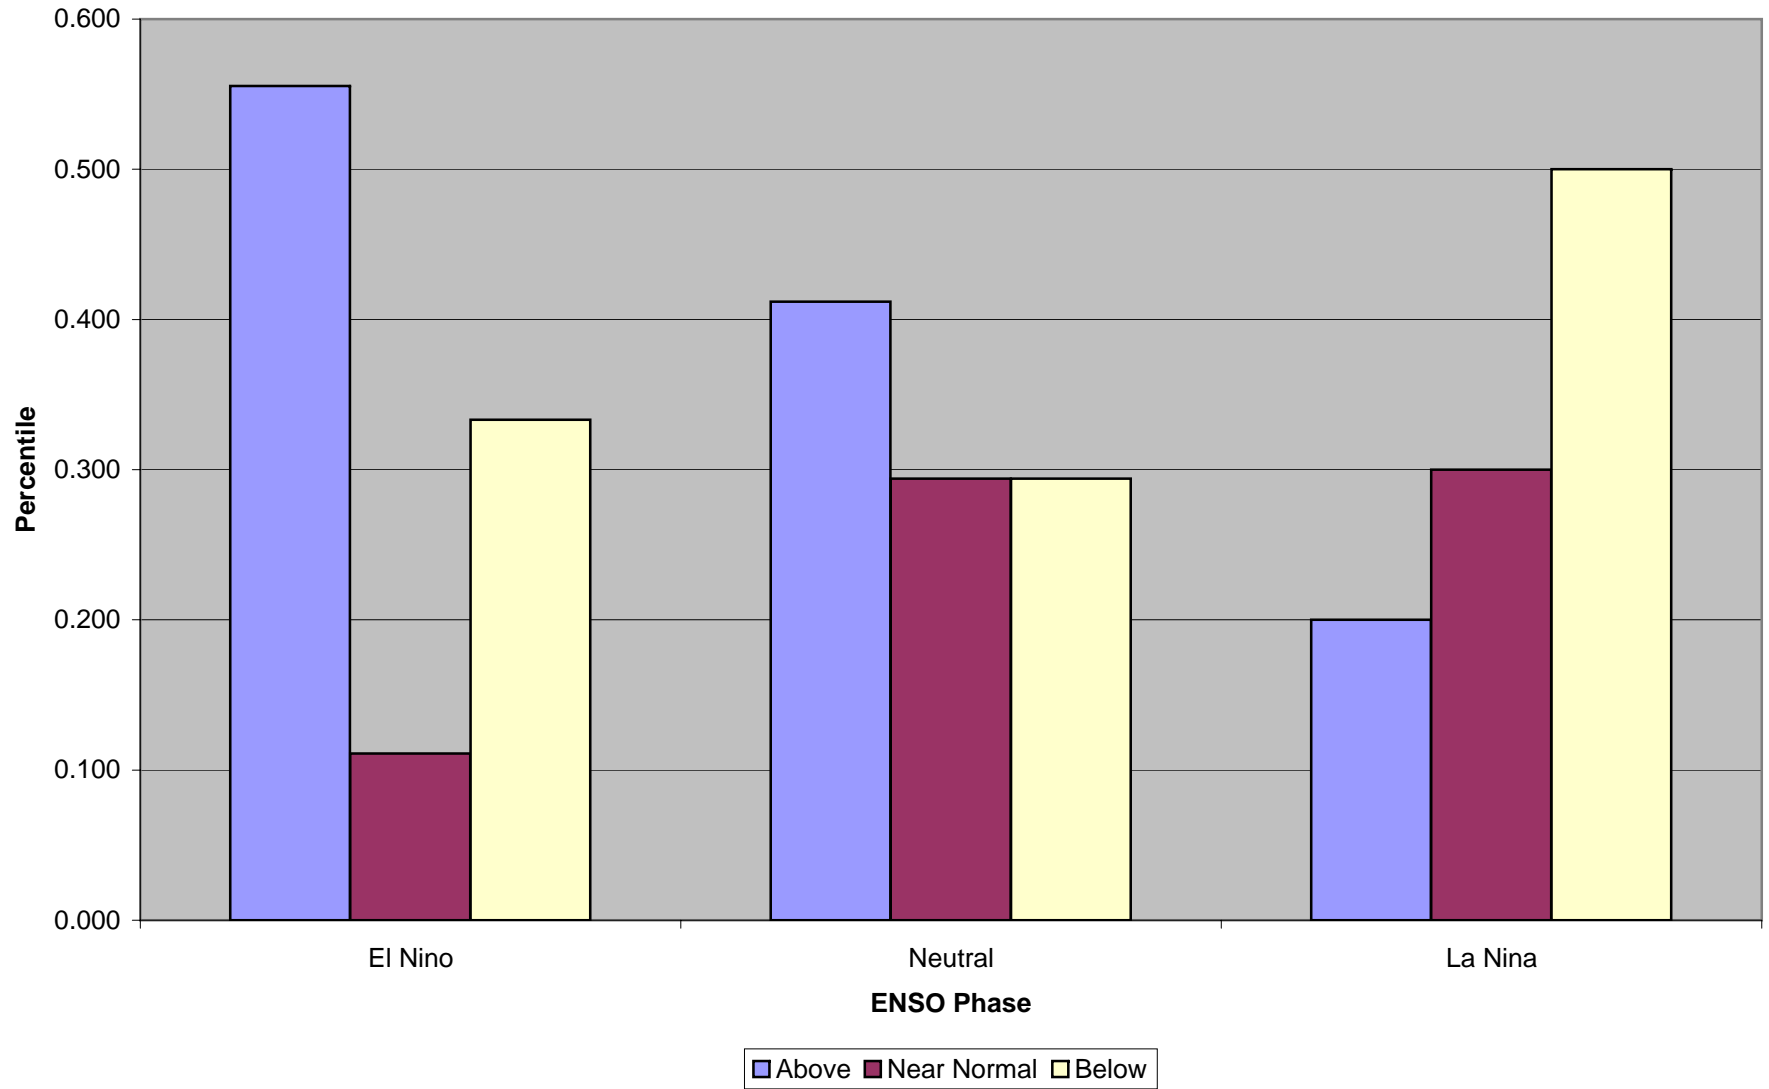

### Santa Ana Fire Precipitation Dec through Feb, 1951 - 2005