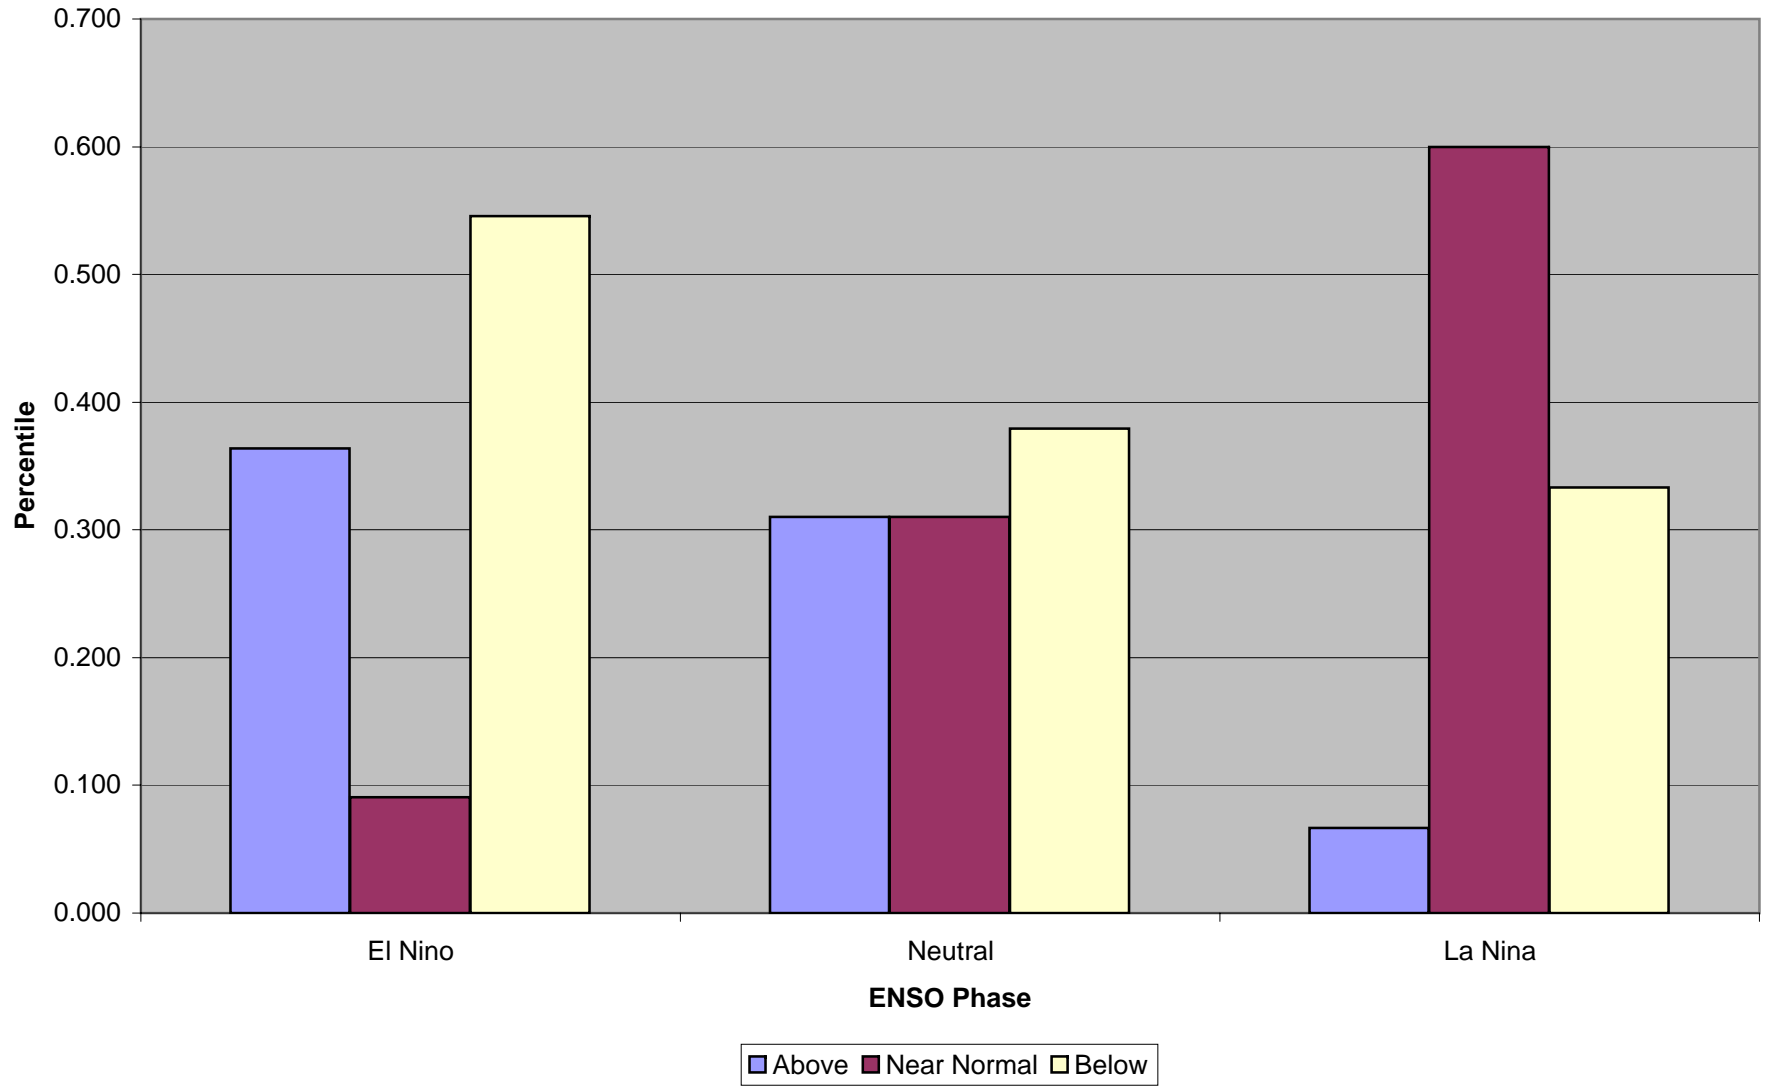

Santa Ana Fire Precipitation Mar through May, 1951 - 2005