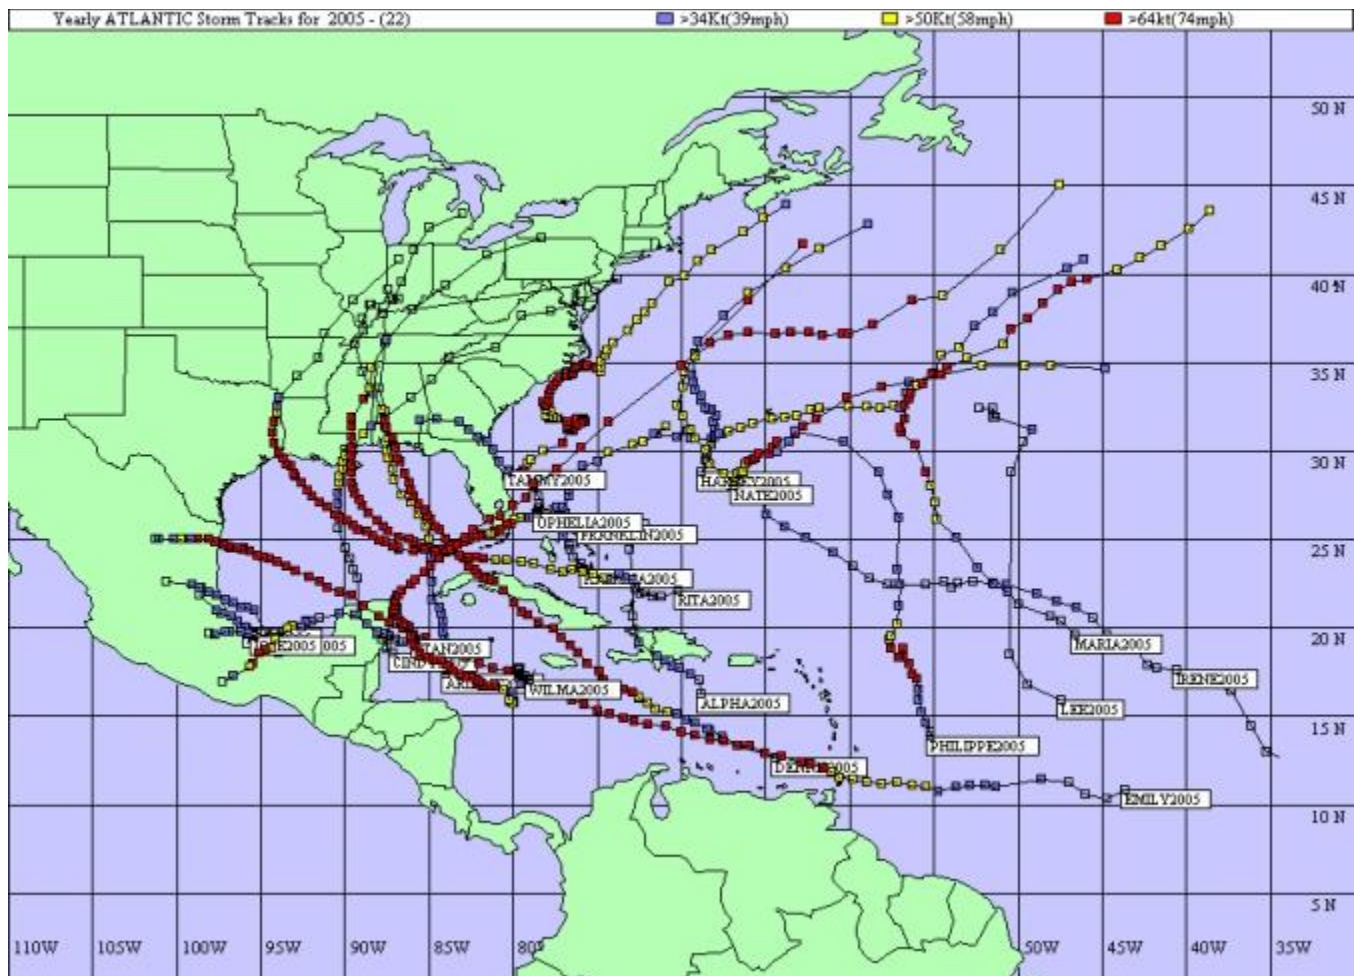

2005 Hurricane Season

2005 Hurricane Season - All Tracks

Alpha Track

Cindy Track

Katrina Track

Ophelia Track

Rita Track

Tammy Track

Wilma Track