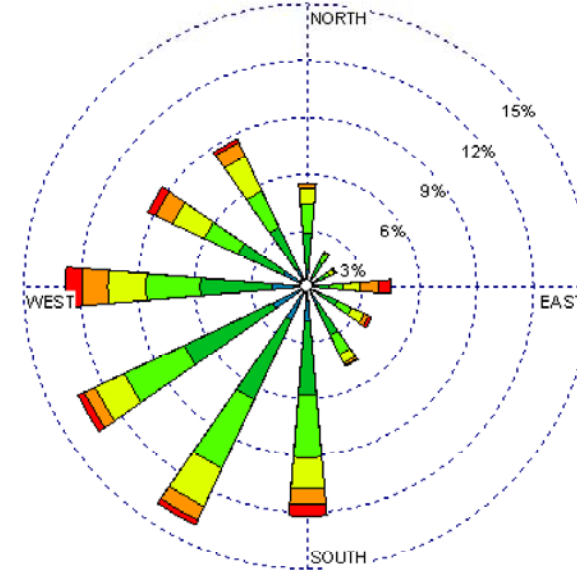

Albuquerque Int'l Airport (23050)
1985-2005
Annual Average - All Hours
Average Speed = 7.18 kt

WIND SPEED
(Knots)

- Red: ≥ 22
- Orange: 17 - 21
- Yellow: 11 - 17
- Light Green: 7 - 11
- Dark Green: 4 - 7
- Blue: 1 - 4

Calms: 9.39%

Albuquerque Int'l Airport (23050)
1985-2005
Annual Average - 03-09Z
Average Speed = 7.02 kt

WIND SPEED
(Knots)

- Red: ≥ 22
- Orange: 17 - 21
- Yellow: 11 - 17
- Light Green: 7 - 11
- Dark Green: 4 - 7
- Blue: 1 - 4

Calms: 8.27%

Albuquerque Int'l Airport (23050)
1985-2005
Annual Average - 10-15Z
Average Speed = 5.77 kt

WIND SPEED
(Knots)

- Red: ≥ 22
- Orange: 17 - 21
- Yellow: 11 - 17
- Light Green: 7 - 11
- Dark Green: 4 - 7
- Blue: 1 - 4

Calms: 13.33%

Albuquerque Int'l Airport (23050)
1985-2005
Annual Average - 19-23Z
Average Speed = 8.54 kt

WIND SPEED
(Knots)

- Red: ≥ 22
- Orange: 17 - 21
- Yellow: 11 - 17
- Light Green: 7 - 11
- Dark Green: 4 - 7
- Blue: 1 - 4