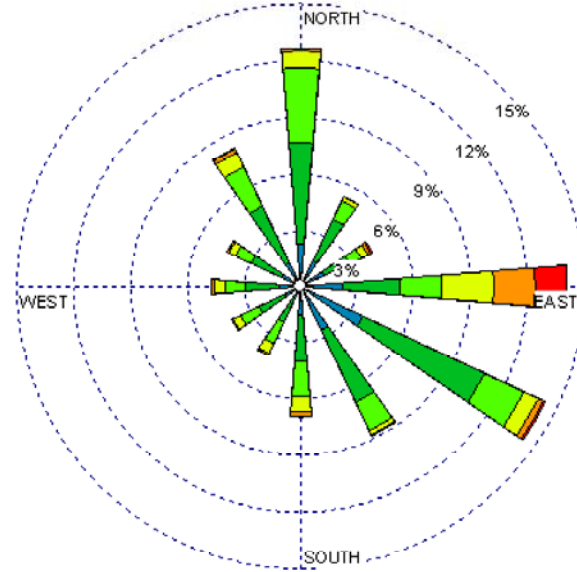

Albuquerque Int'l Airport (23050)
1985-2005
Annual Average - All Hours
Average Speed = 7.18 kt

WIND SPEED
(Knots)

- Red: ≥ 22
- Orange: 17 - 21
- Yellow: 11 - 17
- Light Green: 7 - 11
- Dark Green: 4 - 7
- Blue: 1 - 4

Calms: 9.39%

Albuquerque Int'l Airport (23050)
1985-2005
Annual Average - 03-09Z
Average Speed = 7.02 kt

WIND SPEED
(Knots)

- Red: ≥ 22
- Orange: 17 - 21
- Yellow: 11 - 17
- Light Green: 7 - 11
- Dark Green: 4 - 7
- Blue: 1 - 4

Calms: 8.27%

Albuquerque Int'l Airport (23050)
1985-2005
Annual Average - 10-15Z
Average Speed = 5.77 kt

WIND SPEED
(Knots)

- Red: ≥ 22
- Orange: 17 - 21
- Yellow: 11 - 17
- Light Green: 7 - 11
- Dark Green: 4 - 7
- Blue: 1 - 4