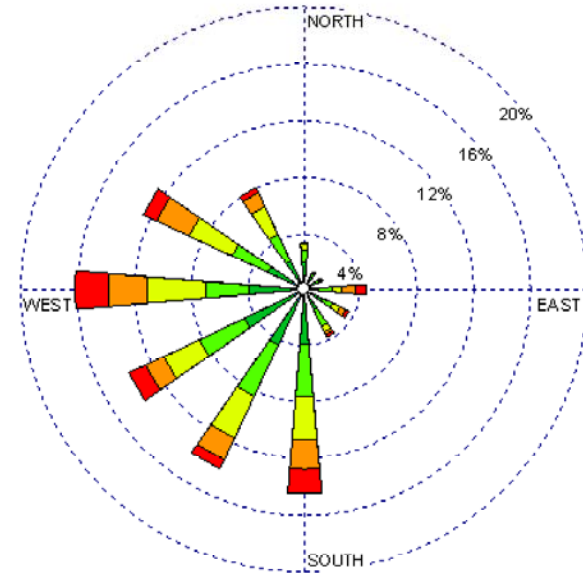

Albuquerque Int'l Airport (23050)
1985-2005
April - All hours
Average Speed = 8.49 kt

WIND SPEED
(Knots)

- ≥ 22
- 17 - 21
- 11 - 17
- 7 - 11
- 4 - 7
- 1 - 4

Calms: 6.74%

Albuquerque Int'l Airport (23050)
1985-2005
April - 03-09Z
Average Speed = 7.65 kt

WIND SPEED
(Knots)

- ≥ 22
- 17 - 21
- 11 - 17
- 7 - 11
- 4 - 7
- 1 - 4

Calms: 5.69%

Albuquerque Int'l Airport (23050)
1985-2005
April - 10-15Z
Average Speed = 6.25 kt

WIND SPEED
(Knots)

- ≥ 22
- 17 - 21
- 11 - 17
- 7 - 11
- 4 - 7
- 1 - 4

Calms: 12.28%

Albuquerque Int'l Airport (23050)
1985-2005
April - 19-23Z
Average Speed = 11.11 kt

WIND SPEED
(Knots)

- ≥ 22
- 17 - 21
- 11 - 17
- 7 - 11
- 4 - 7
- 1 - 4

Calms: 3.10%