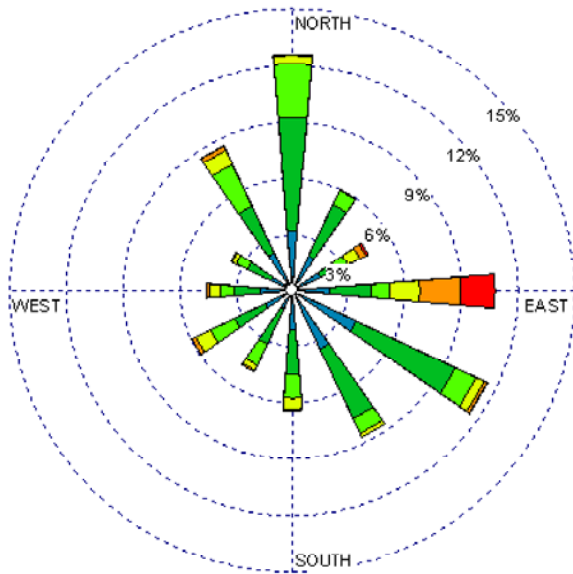

Albuquerque Int'l Airport (23050)
1985-2005
April - All hours
Average Speed = 8.49 kt

WIND SPEED
(Knots)

- ≥ 22
- 17 - 21
- 11 - 17
- 7 - 11
- 4 - 7
- 1 - 4

Calms: 6.74%

Albuquerque Int'l Airport (23050)
1985-2005
April - 03-09Z
Average Speed = 7.65 kt

WIND SPEED
(Knots)

- ≥ 22
- 17 - 21
- 11 - 17
- 7 - 11
- 4 - 7
- 1 - 4

Calms: 5.69%

Albuquerque Int'l Airport (23050)
1985-2005
April - 10-15Z
Average Speed = 6.25 kt

WIND SPEED
(Knots)

- ≥ 22
- 17 - 21
- 11 - 17
- 7 - 11
- 4 - 7
- 1 - 4

Calms: 12.28%

Albuquerque Int'l Airport (23050)
1985-2005
April - 19-23Z
Average Speed = 11.11 kt

WIND SPEED
(Knots)

- ≥ 22
- 17 - 21
- 11 - 17
- 7 - 11
- 4 - 7
- 1 - 4

Calms: 3.10%