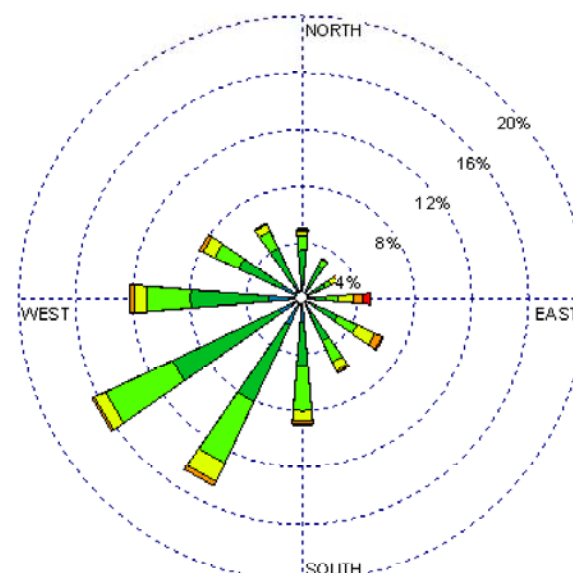

Albuquerque Int'l Airport (23050)
1985-2005
August - All Hours
Average Speed = 6.67 kt

Albuquerque Int'l Airport (23050)
1985-2005
August - 03-09Z
Average Speed = 7.16 kt

Albuquerque Int'l Airport (23050)
1985-2005
August - 10-15Z
Average Speed = 5.16 kt

Albuquerque Int'l Airport (23050)
1985-2005
August - 19-23Z
Average Speed = 7.17 kt