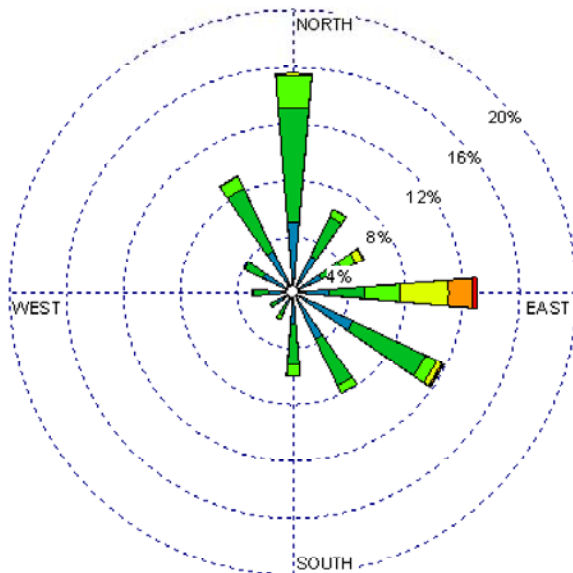

Albuquerque Int'l Airport (23050)
1985-2005
August - All Hours
Average Speed = 6.67 kt

Albuquerque Int'l Airport (23050)
1985-2005
August - 03-09Z
Average Speed = 7.16 kt

Albuquerque Int'l Airport (23050)
1985-2005
August - 10-15Z
Average Speed = 5.16 kt

Albuquerque Int'l Airport (23050)
1985-2005
August - 19-23Z
Average Speed = 7.17 kt