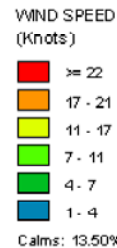

Albuquerque Int'l Airport (23050)
1985-2005
August - All Hours
Average Speed = 6.67 kt

Albuquerque Int'l Airport (23050)
1985-2005
August - 03-09Z
Average Speed = 7.16 kt

Albuquerque Int'l Airport (23050)
1985-2005
August - 10-15Z
Average Speed = 5.16 kt