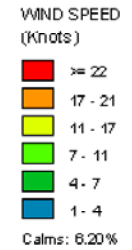

Albuquerque Int'l Airport (23050)
1985-2005
August - All Hours
Average Speed = 6.67 kt

Albuquerque Int'l Airport (23050)
1985-2005
August - 03-09Z
Average Speed = 7.16 kt

Albuquerque Int'l Airport (23050)
1985-2005
August - 10-15Z
Average Speed = 5.16 kt