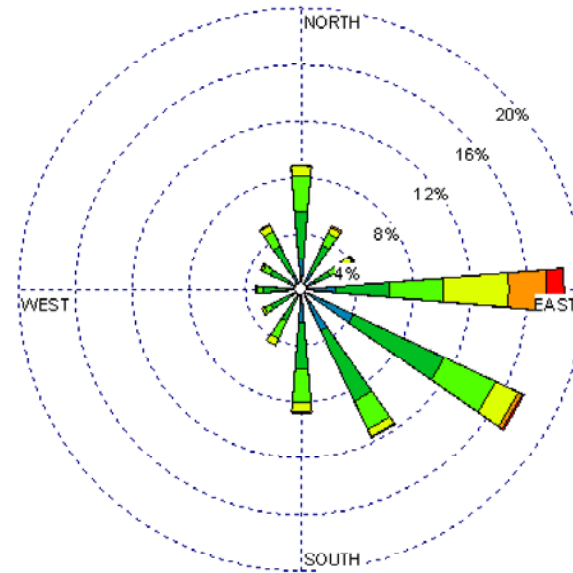

Albuquerque Int'l Airport (23050)
1985-2005
August - All Hours
Average Speed = 6.67 kt

Albuquerque Int'l Airport (23050)
1985-2005
August - 03-09Z
Average Speed = 7.16 kt

Albuquerque Int'l Airport (23050)
1985-2005
August - 10-15Z
Average Speed = 5.16 kt

Albuquerque Int'l Airport (23050)
1985-2005
August - 19-23Z
Average Speed = 7.17 kt