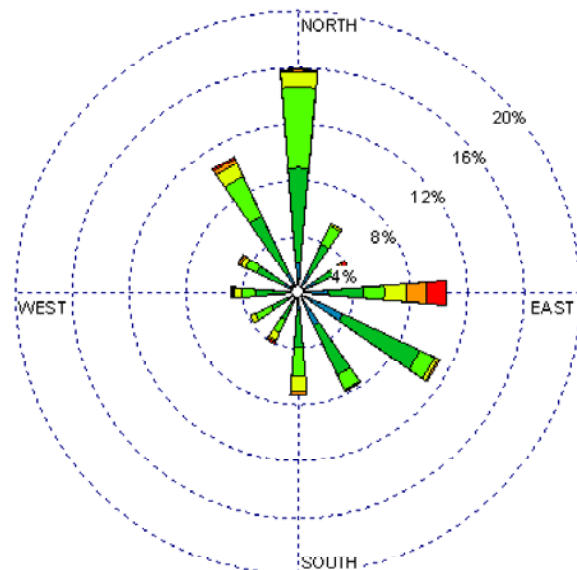

Albuquerque Int'l Airport (23050)
1985-2005
February - All hours
Average Speed = 7.22 kt

Albuquerque Int'l Airport (23050)
1985-2005
February - 03-09Z
Average Speed = 6.87 kt

Albuquerque Int'l Airport (23050)
1985-2005
February - 10-15Z
Average Speed = 5.93 kt

Albuquerque Int'l Airport (23050)
1985-2005
February - 19-23Z
Average Speed = 8.89 kt