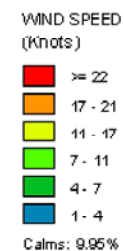

Albuquerque Int'l Airport (23050)
1985-2005
February - All hours
Average Speed = 7.22 kt

Albuquerque Int'l Airport (23050)
1985-2005
February - 03-09Z
Average Speed = 6.87 kt

Albuquerque Int'l Airport (23050)
1985-2005
February - 10-15Z
Average Speed = 5.93 kt