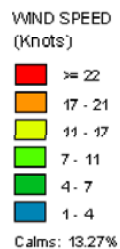

Albuquerque Int'l Airport (23050)
1985-2005
February - All hours
Average Speed = 7.22 kt

Albuquerque Int'l Airport (23050)
1985-2005
February - 03-09Z
Average Speed = 6.87 kt

Albuquerque Int'l Airport (23050)
1985-2005
February - 10-15Z
Average Speed = 5.93 kt