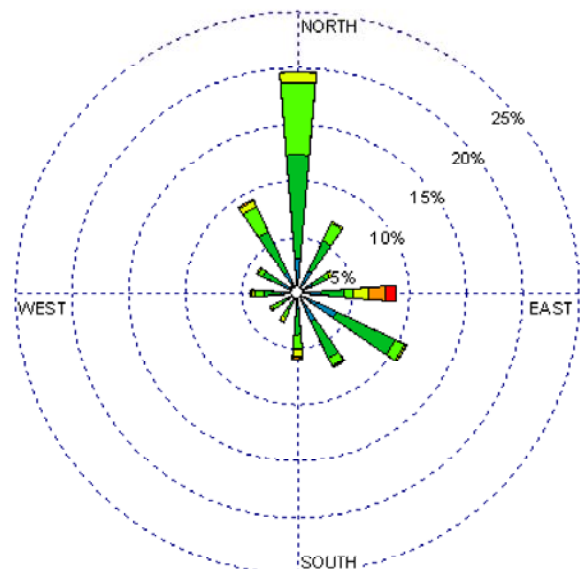

Albuquerque Int'l Airport (23050)
1985-2005
February - All hours
Average Speed = 7.22 kt

Albuquerque Int'l Airport (23050)
1985-2005
February - 03-09Z
Average Speed = 6.87 kt

Albuquerque Int'l Airport (23050)
1985-2005
February - 10-15Z
Average Speed = 5.93 kt

Albuquerque Int'l Airport (23050)
1985-2005
February - 19-23Z
Average Speed = 8.89 kt