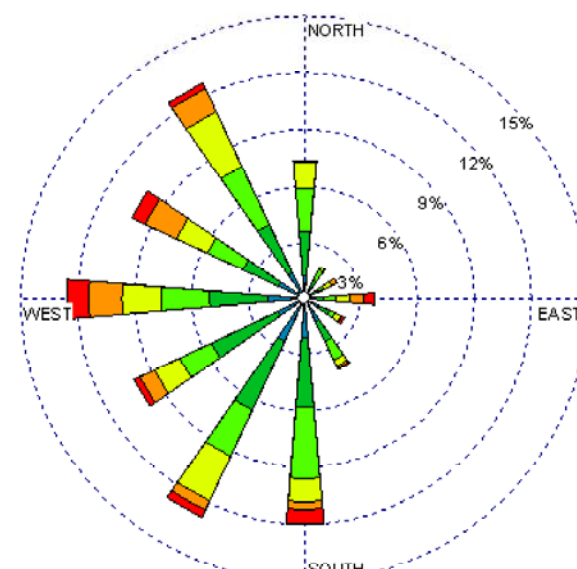

Albuquerque Int'l Airport (23050)
1985-2005
February - All hours
Average Speed = 7.22 kt

Albuquerque Int'l Airport (23050)
1985-2005
February - 03-09Z
Average Speed = 6.87 kt

Albuquerque Int'l Airport (23050)
1985-2005
February - 10-15Z
Average Speed = 5.93 kt

Albuquerque Int'l Airport (23050)
1985-2005
February - 19-23Z
Average Speed = 8.89 kt