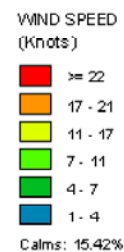

Albuquerque Int'l Airport (23050)
 1985-2005
 January - All hours
 Average Speed = 6.40 kt

Albuquerque Int'l Airport (23050)
 1985-2005
 January - 03-09Z
 Average Speed = 6.16 kt

Albuquerque Int'l Airport (23050)
 1985-2005
 January - 10-15Z
 Average Speed = 5.61 kt