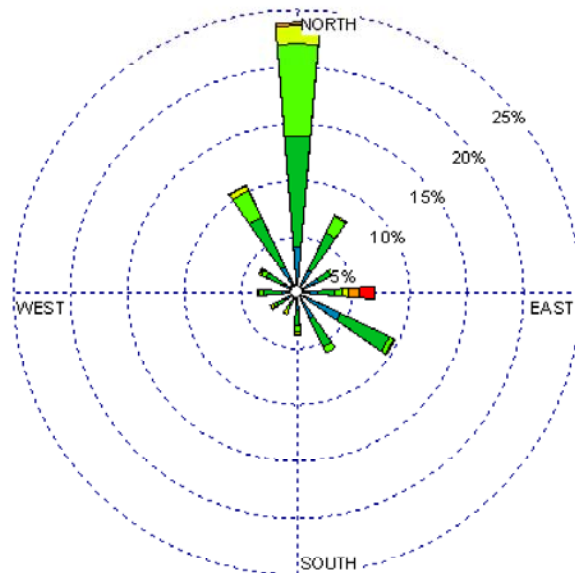

Albuquerque Int'l Airport (23050)
 1985-2005
 January - All hours
 Average Speed = 6.40 kt

Albuquerque Int'l Airport (23050)
 1985-2005
 January - 03-09Z
 Average Speed = 6.16 kt

Albuquerque Int'l Airport (23050)
 1985-2005
 January - 10-15Z
 Average Speed = 5.61 kt

Albuquerque Int'l Airport (23050)
 1985-2005
 January - 19-23Z
 Average Speed = 7.44 kt