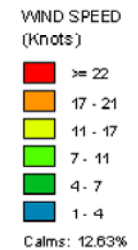

Albuquerque Int'l Airport (23050)
 1985-2005
 January - All hours
 Average Speed = 6.40 kt

Albuquerque Int'l Airport (23050)
 1985-2005
 January - 03-09Z
 Average Speed = 6.16 kt

Albuquerque Int'l Airport (23050)
 1985-2005
 January - 10-15Z
 Average Speed = 5.61 kt