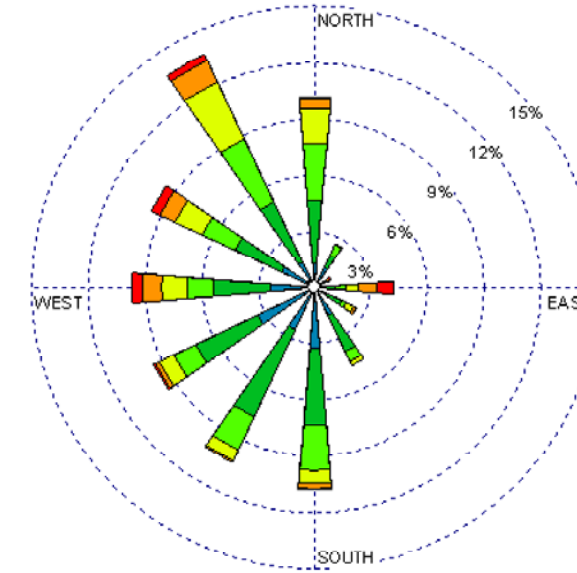

Albuquerque Int'l Airport (23050)
 1985-2005
 January - All hours
 Average Speed = 6.40 kt

Albuquerque Int'l Airport (23050)
 1985-2005
 January - 03-09Z
 Average Speed = 6.16 kt

Albuquerque Int'l Airport (23050)
 1985-2005
 January - 10-15Z
 Average Speed = 5.61 kt

Albuquerque Int'l Airport (23050)
 1985-2005
 January - 19-23Z
 Average Speed = 7.44 kt