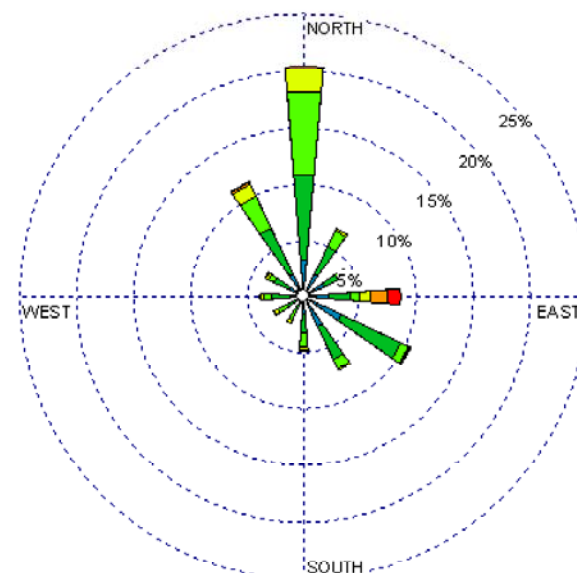

Albuquerque Int'l Airport (23050)
 1985-2005
 January - All hours
 Average Speed = 6.40 kt

Albuquerque Int'l Airport (23050)
 1985-2005
 January - 03-09Z
 Average Speed = 6.16 kt

Albuquerque Int'l Airport (23050)
 1985-2005
 January - 10-15Z
 Average Speed = 5.61 kt

Albuquerque Int'l Airport (23050)
 1985-2005
 January - 19-23Z
 Average Speed = 7.44 kt