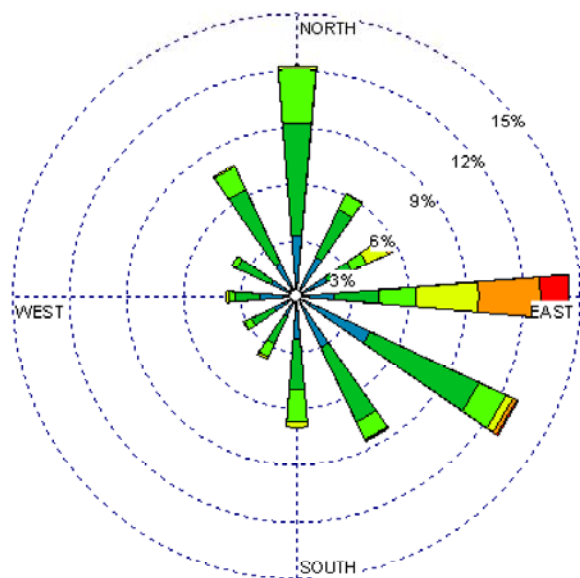

Albuquerque Int'l Airport (23050)
1985-2005
June - All hours
Average Speed = 7.94 kt

WIND SPEED (Knots)

- Red: ≥ 22
- Orange: 17 - 21
- Yellow: 11 - 17
- Green: 7 - 11
- Blue: 1 - 4

Calms: 6.06%

Albuquerque Int'l Airport (23050)
1985-2005
June - 03-09Z
Average Speed = 8.20 kt

WIND SPEED (Knots)

- Red: ≥ 22
- Orange: 17 - 21
- Yellow: 11 - 17
- Green: 7 - 11
- Blue: 1 - 4

Calms: 3.92%

Albuquerque Int'l Airport (23050)
1985-2005
June - 10-15Z
Average Speed = 6.19 kt

WIND SPEED (Knots)

- Red: ≥ 22
- Orange: 17 - 21
- Yellow: 11 - 17
- Green: 7 - 11
- Blue: 1 - 4

Calms: 10.91%

Albuquerque Int'l Airport (23050)
1985-2005
June - 19-23Z
Average Speed = 9.11 kt

WIND SPEED (Knots)

- Red: ≥ 22
- Orange: 17 - 21
- Yellow: 11 - 17
- Green: 7 - 11
- Blue: 1 - 4