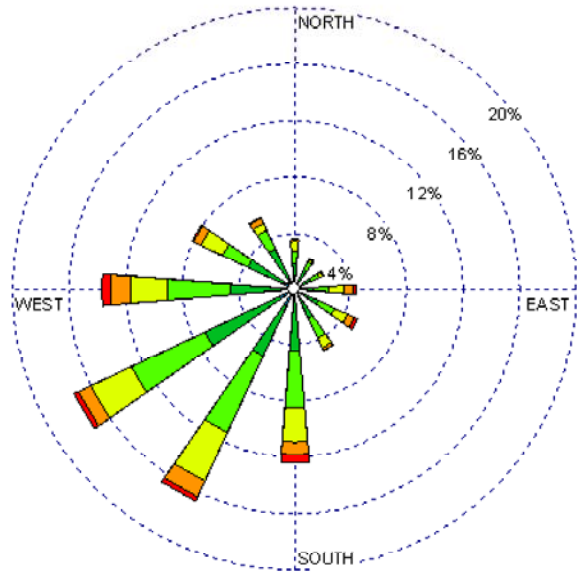

Albuquerque Int'l Airport (23050)
1985-2005
June - All hours
Average Speed = 7.94 kt

WIND SPEED (Knots)

- Red: ≥ 22
- Orange: 17 - 21
- Yellow: 11 - 17
- Green: 7 - 11
- Blue: 1 - 4

Calms: 6.06%

Albuquerque Int'l Airport (23050)
1985-2005
June - 03-09Z
Average Speed = 8.20 kt

WIND SPEED (Knots)

- Red: ≥ 22
- Orange: 17 - 21
- Yellow: 11 - 17
- Green: 7 - 11
- Blue: 1 - 4

Calms: 3.92%

Albuquerque Int'l Airport (23050)
1985-2005
June - 10-15Z
Average Speed = 6.19 kt

WIND SPEED (Knots)

- Red: ≥ 22
- Orange: 17 - 21
- Yellow: 11 - 17
- Green: 7 - 11
- Blue: 1 - 4

Calms: 10.91%

Albuquerque Int'l Airport (23050)
1985-2005
June - 19-23Z
Average Speed = 9.11 kt

WIND SPEED (Knots)

- Red: ≥ 22
- Orange: 17 - 21
- Yellow: 11 - 17
- Green: 7 - 11
- Blue: 1 - 4