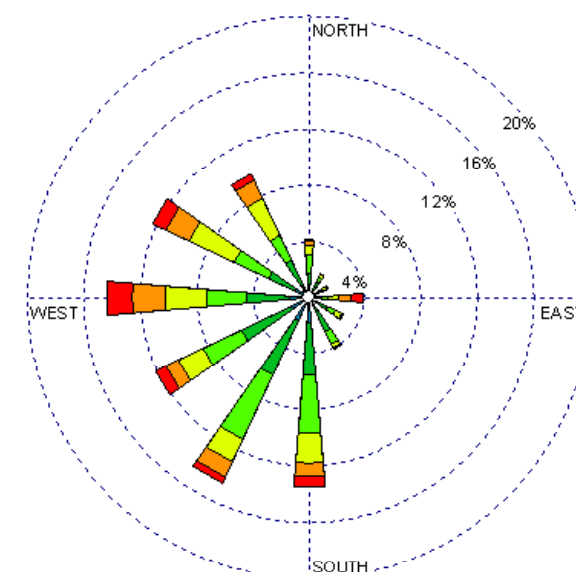

Albuquerque Int'l Airport (23050)  
 1985-2005  
 March - All hours  
 Average Speed = 7.79 kt

WIND SPEED  
 (Knots)

- ≥ 22
- 17 - 21
- 11 - 17
- 7 - 11
- 4 - 7
- 1 - 4

Calms: 8.36%

Albuquerque Int'l Airport (23050)  
 1985-2005  
 March - 03-09Z  
 Average Speed = 7.3 kt

WIND SPEED  
 (Knots)

- ≥ 22
- 17 - 21
- 11 - 17
- 7 - 11
- 4 - 7
- 1 - 4

Calms: 7.18%

Albuquerque Int'l Airport (23050)  
 1985-2005  
 March - 10-15Z  
 Average - 6.2 kt

WIND SPEED  
 (Knots)

- ≥ 22
- 17 - 21
- 11 - 17
- 7 - 11
- 4 - 7
- 1 - 4

Calms: 12.97%

Albuquerque Int'l Airport (23050)  
 1985-2005  
 March - 19-23Z  
 Average - 10.2 kt

WIND SPEED  
 (Knots)

- ≥ 22
- 17 - 21
- 11 - 17
- 7 - 11
- 4 - 7
- 1 - 4

Calms: 5.17%