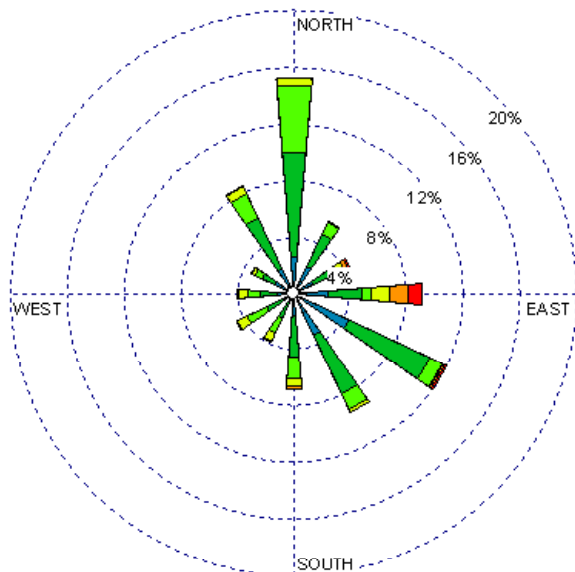

Albuquerque Int'l Airport (23050)  
 1985-2005  
 March - All hours  
 Average Speed = 7.79 kt

WIND SPEED  
 (Knots)

- ≥ 22
- 17 - 21
- 11 - 17
- 7 - 11
- 4 - 7
- 1 - 4

Calms: 8.36%

Albuquerque Int'l Airport (23050)  
 1985-2005  
 March - 03-09Z  
 Average Speed = 7.3 kt

WIND SPEED  
 (Knots)

- ≥ 22
- 17 - 21
- 11 - 17
- 7 - 11
- 4 - 7
- 1 - 4

Calms: 7.18%

Albuquerque Int'l Airport (23050)  
 1985-2005  
 March - 10-15Z  
 Average - 6.2 kt

WIND SPEED  
 (Knots)

- ≥ 22
- 17 - 21
- 11 - 17
- 7 - 11
- 4 - 7
- 1 - 4

Calms: 12.97%

Albuquerque Int'l Airport (23050)  
 1985-2005  
 March - 19-23Z  
 Average - 10.2 kt

WIND SPEED  
 (Knots)

- ≥ 22
- 17 - 21
- 11 - 17
- 7 - 11
- 4 - 7
- 1 - 4

Calms: 5.17%