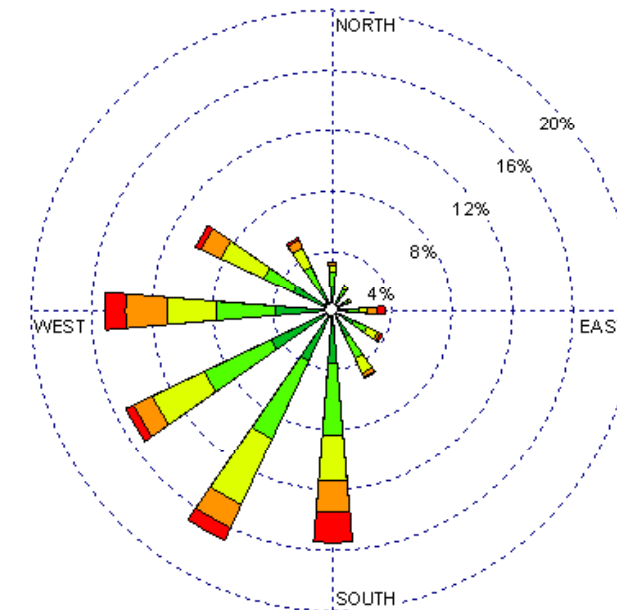

Albuquerque Int'l Airport (23050)
1985-2005
May - All hours
Average - 8.7 kt

Albuquerque Int'l Airport (23050)
1985-2005
May - All hours
Average - 4.6 kt

Albuquerque Int'l Airport (23050)
1985-2005
May - 10-15Z
Average - 6.5 kt

Albuquerque Int'l Airport (23050)
1985-2005
May - 19-23Z
Average - 11.1 kt