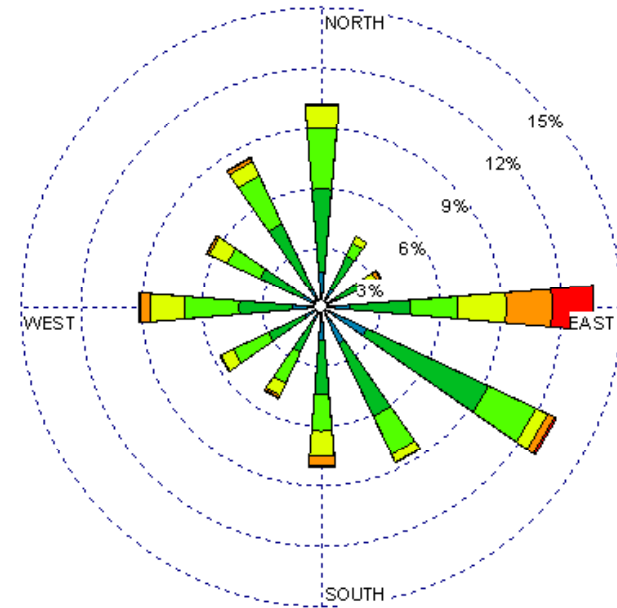

Albuquerque Int'l Airport (23050)
1985-2005
May - All hours
Average - 8.7 kt

Albuquerque Int'l Airport (23050)
1985-2005
May - All hours
Average - 4.6 kt

Albuquerque Int'l Airport (23050)
1985-2005
May - 10-15Z
Average - 6.5 kt

Albuquerque Int'l Airport (23050)
1985-2005
May - 19-23Z
Average - 11.1 kt