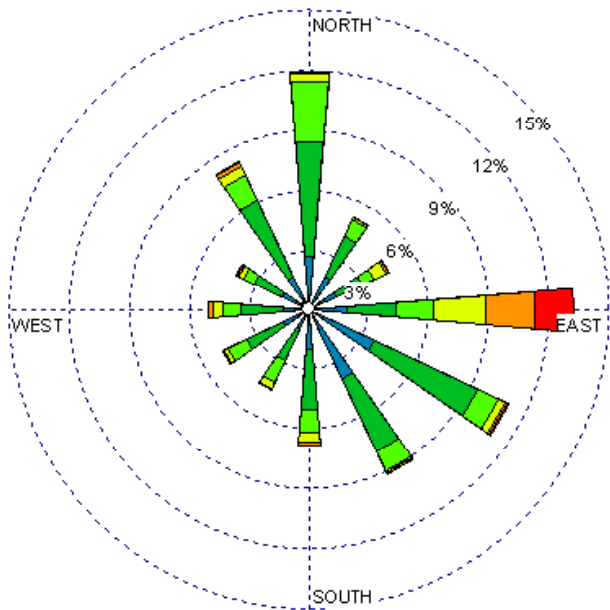

Albuquerque Int'l Airport (23050)
1985-2005
May - All hours
Average - 8.7 kt

Albuquerque Int'l Airport (23050)
1985-2005
May - All hours
Average - 4.6 kt

Albuquerque Int'l Airport (23050)
1985-2005
May - 10-15Z
Average - 6.5 kt

Albuquerque Int'l Airport (23050)
1985-2005
May - 19-23Z
Average - 11.1 kt