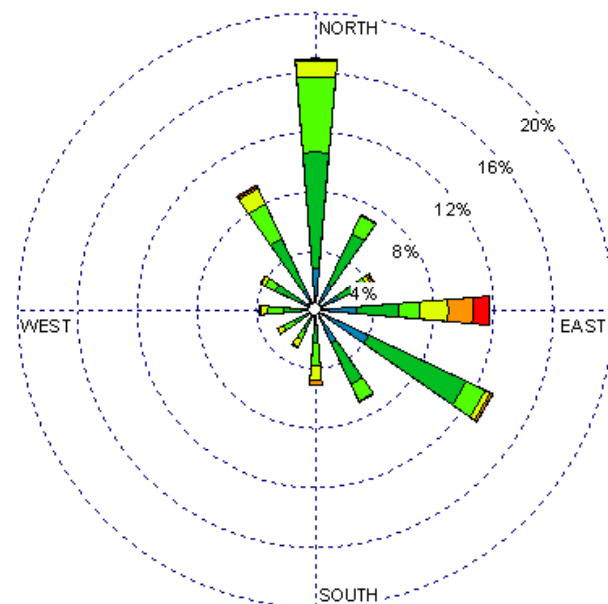

Albuquerque Int'l Airport (23050)  
1985-2005  
November - All hours  
Average - 6.8 kt

Albuquerque Int'l Airport (23050)  
1985-2005  
November - 03-09Z  
Average - 6.5 kt

Albuquerque Int'l Airport (23050)  
1985-2005  
November - 10-15Z  
Average - 5.9 kt

Albuquerque Int'l Airport (23050)  
1985-2005  
November - 19-23Z  
Average - 7.9 kt