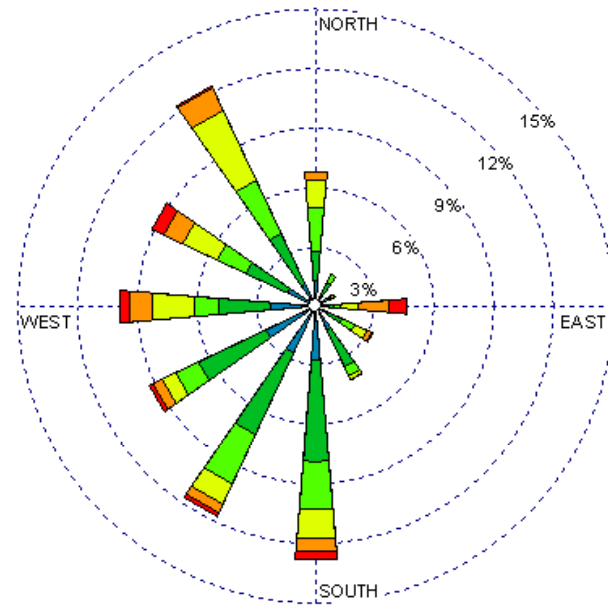

Albuquerque Int'l Airport (23050)  
1985-2005  
November - All hours  
Average - 6.8 kt

Albuquerque Int'l Airport (23050)  
1985-2005  
November - 03-09Z  
Average - 6.5 kt

Albuquerque Int'l Airport (23050)  
1985-2005  
November - 10-15Z  
Average - 5.9 kt

Albuquerque Int'l Airport (23050)  
1985-2005  
November - 19-23Z  
Average - 7.9 kt