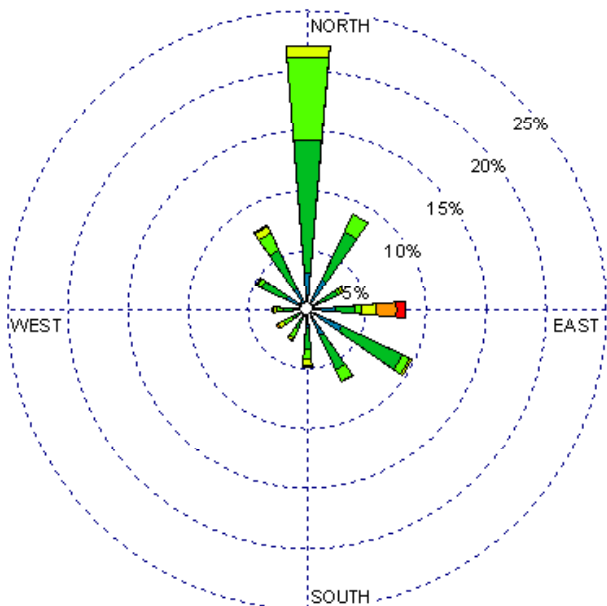

Albuquerque Int'l Airport (23050)  
1985-2005  
November - All hours  
Average - 6.8 kt

Albuquerque Int'l Airport (23050)  
1985-2005  
November - 03-09Z  
Average - 6.5 kt

Albuquerque Int'l Airport (23050)  
1985-2005  
November - 10-15Z  
Average - 5.9 kt