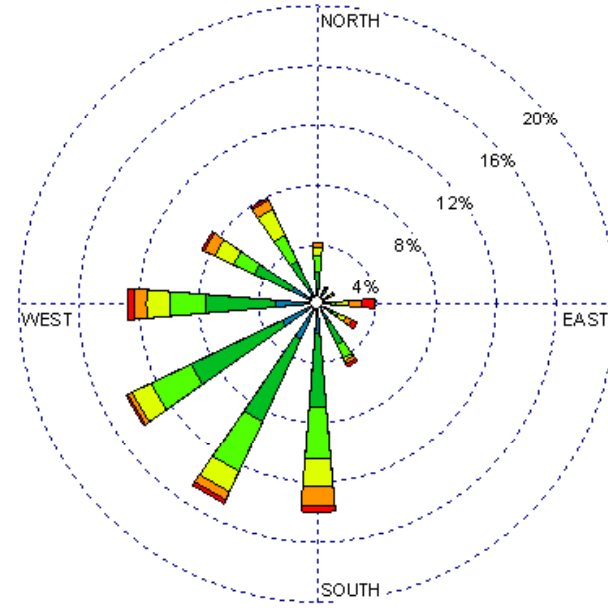

Albuquerque Int'l Airport (23050)
 1985-2005
 October - All hours
 Average - 6.7 kt

Albuquerque Int'l Airport (23050)
 1985-2005
 October - 03-09Z
 Average - 6.7 kt

Albuquerque Int'l Airport (23050)
 1985-2005
 October - 10-15Z
 Average - 5.7 kt

Albuquerque Int'l Airport (23050)
 1985-2005
 October - 19-23Z
 Average - 7.9 kt