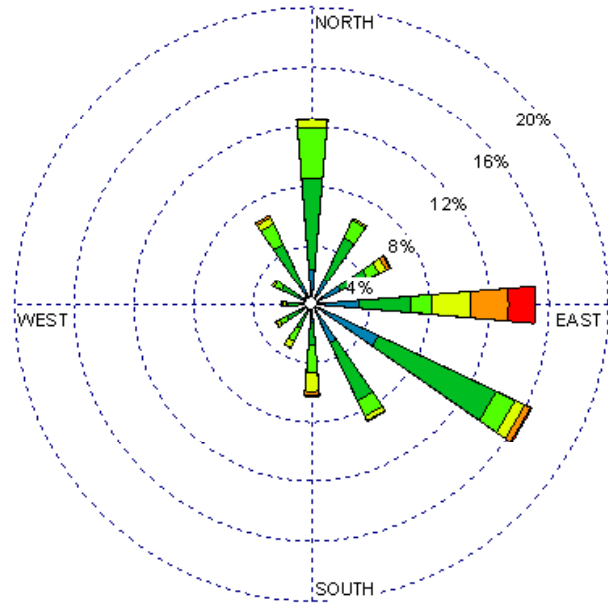

Albuquerque Int'l Airport (23050)
 1985-2005
 October - All hours
 Average - 6.7 kt

Albuquerque Int'l Airport (23050)
 1985-2005
 October - 03-09Z
 Average - 6.7 kt

Albuquerque Int'l Airport (23050)
 1985-2005
 October - 10-15Z
 Average - 5.7 kt

Albuquerque Int'l Airport (23050)
 1985-2005
 October - 19-23Z
 Average - 7.9 kt