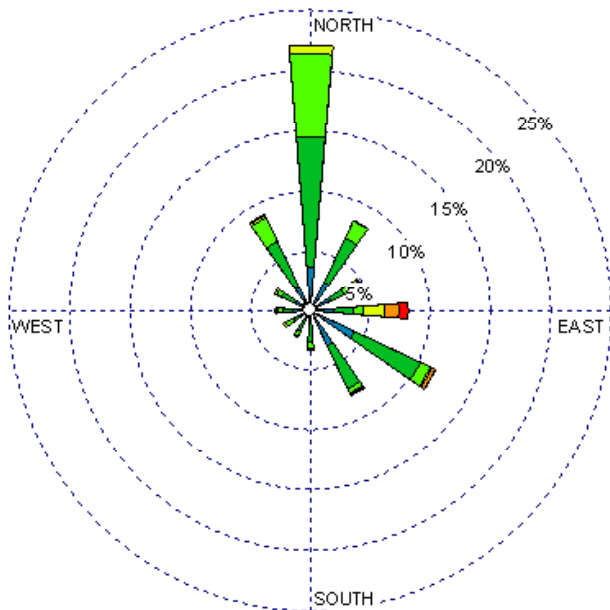

Albuquerque Int'l Airport (23050)
 1985-2005
 October - All hours
 Average - 6.7 kt

Albuquerque Int'l Airport (23050)
 1985-2005
 October - 03-09Z
 Average - 6.7 kt

Albuquerque Int'l Airport (23050)
 1985-2005
 October - 10-15Z
 Average - 5.7 kt

Albuquerque Int'l Airport (23050)
 1985-2005
 October - 19-23Z
 Average - 7.9 kt