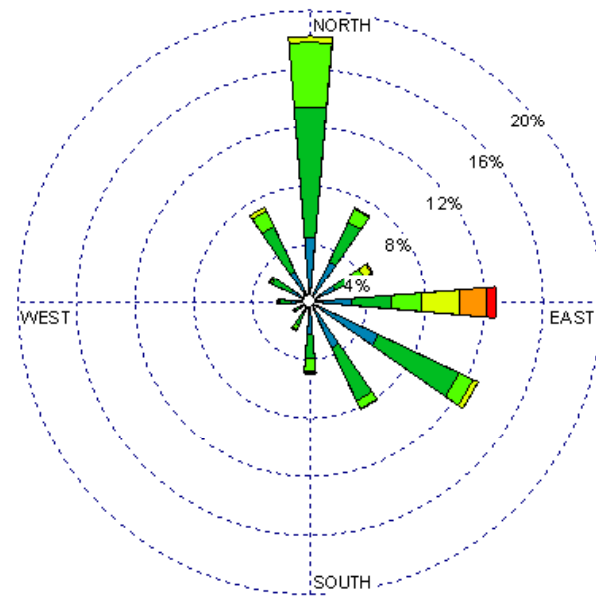

Albuquerque Int'l Airport (23050)  
1985-2005  
September - All hours  
Average - 6.8 kt

Albuquerque Int'l Airport (23050)  
1985-2005  
September - 03-09Z  
Average - 6.9 kt

Albuquerque Int'l Airport (23050)  
1985-2005  
September - 10-15Z  
Average - 5.4 kt

Albuquerque Int'l Airport (23050)  
1985-2005  
April - 19-23Z  
Average - 6.9 kt