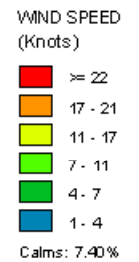

Albuquerque Int'l Airport (23050)  
1985-2005  
September - All hours  
Average - 6.8 kt

Albuquerque Int'l Airport (23050)  
1985-2005  
September - 03-09Z  
Average - 6.9 kt

Albuquerque Int'l Airport (23050)  
1985-2005  
September - 10-15Z  
Average - 5.4 kt