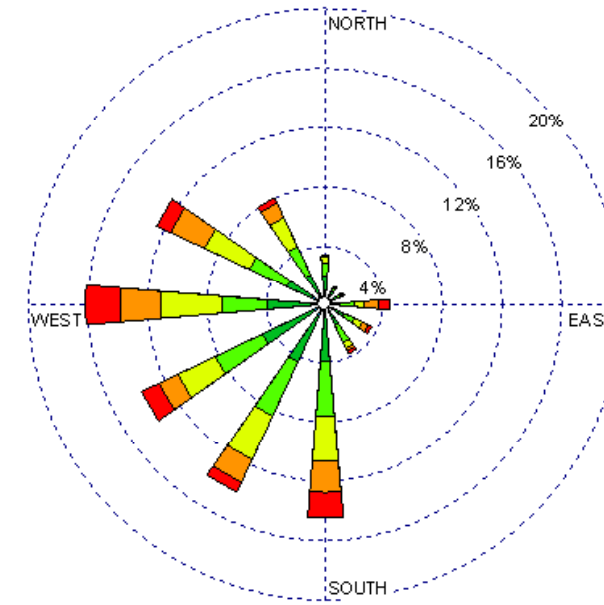

Albuquerque Int'l Airport (23050)  
1985-2005  
September - All hours  
Average - 6.8 kt

Albuquerque Int'l Airport (23050)  
1985-2005  
September - 03-09Z  
Average - 6.9 kt

Albuquerque Int'l Airport (23050)  
1985-2005  
September - 10-15Z  
Average - 5.4 kt

Albuquerque Int'l Airport (23050)  
1985-2005  
April - 19-23Z  
Average - 6.9 kt