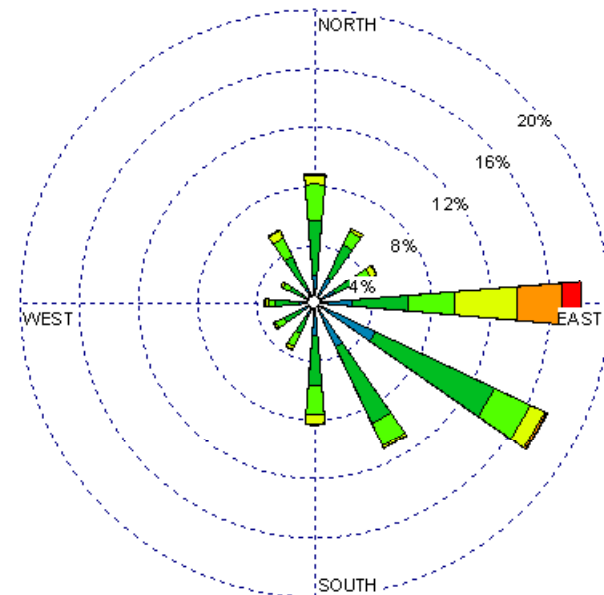

Albuquerque Int'l Airport (23050)  
1985-2005  
September - All hours  
Average - 6.8 kt

Albuquerque Int'l Airport (23050)  
1985-2005  
September - 03-09Z  
Average - 6.9 kt

Albuquerque Int'l Airport (23050)  
1985-2005  
September - 10-15Z  
Average - 5.4 kt

Albuquerque Int'l Airport (23050)  
1985-2005  
April - 19-23Z  
Average - 6.9 kt