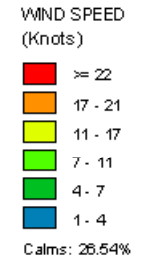

Farmington (23090)  
1985-2005  
Annual Average - All hours  
Average Speed = 6.34 kts

Farmington (23090)  
1985-2005  
Annual Average - 03 to 09Z  
Average Speed = 5.05 kts

Farmington (23090)  
1985-2005  
Annual Average - 03 to 09Z  
Average Speed = 5.11 kts