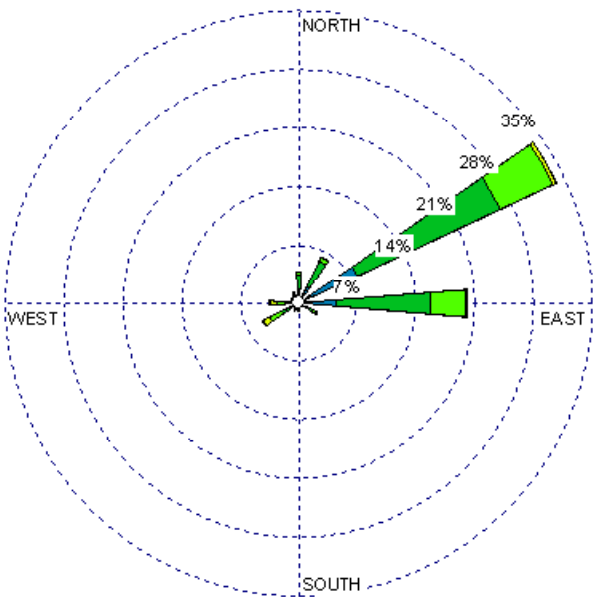

Farmington (23090)  
1985-2005  
Annual Average - All hours  
Average Speed = 6.34 kts

Farmington (23090)  
1985-2005  
Annual Average - 03 to 09Z  
Average Speed = 5.05 kts

Farmington (23090)  
1985-2005  
Annual Average - 03 to 09Z  
Average Speed = 5.11 kts