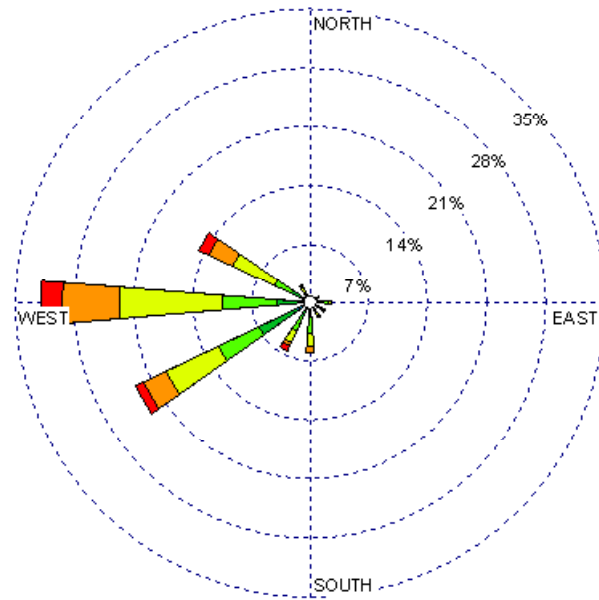

Farmington (23090)  
1985-2005  
April - All  
Average Speed - 7.90 kt

Farmington (23090)  
1985-2005  
April - 03-09z  
Average Speed - 5.81 kt

Farmington (23090)  
1985-2005  
April - 10-15z  
Average Speed - 5.54 kt

Farmington (23090)  
1985-2005  
April - 19-23z  
Average Speed - 11.68 kt