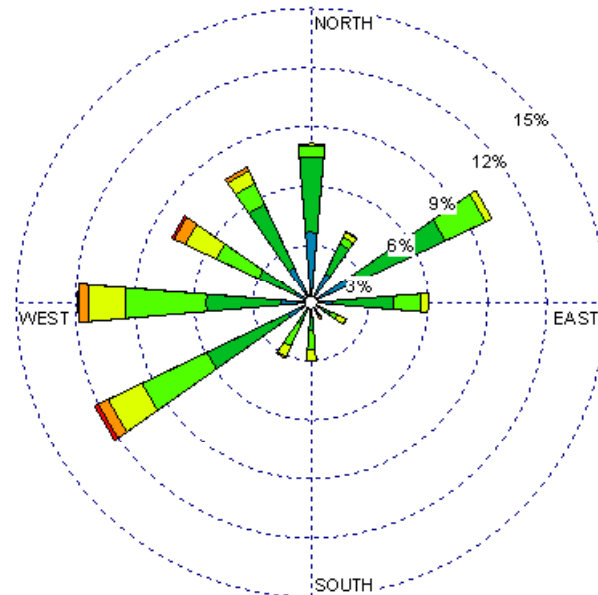

Farmington (23090)  
1985-2005  
April - All  
Average Speed - 7.90 kt

Farmington (23090)  
1985-2005  
April - 03-09z  
Average Speed - 5.81 kt

Farmington (23090)  
1985-2005  
April - 10-15z  
Average Speed - 5.54 kt

Farmington (23090)  
1985-2005  
April - 19-23z  
Average Speed - 11.68 kt