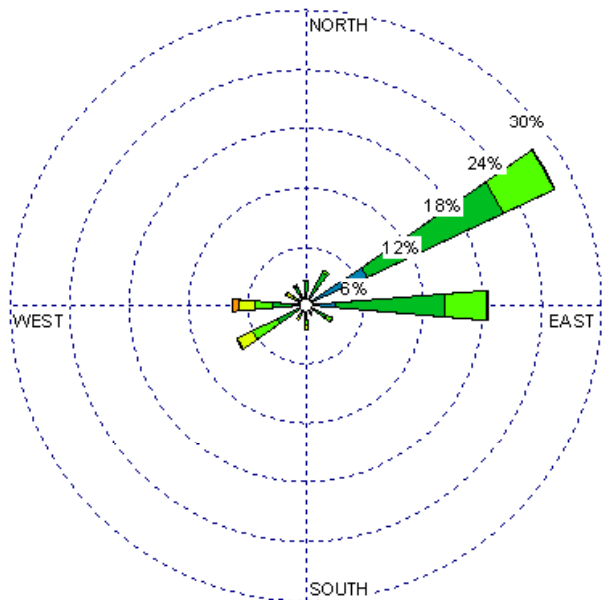

Farmington (23090)  
1985-2005  
April - All  
Average Speed - 7.90 kt

Farmington (23090)  
1985-2005  
April - 03-09z  
Average Speed - 5.81 kt

Farmington (23090)  
1985-2005  
April - 10-15z  
Average Speed - 5.54 kt

Farmington (23090)  
1985-2005  
April - 19-23z  
Average Speed - 11.68 kt