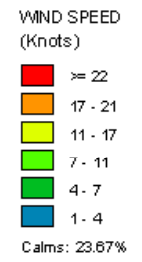

Farmington (23090)  
1985-2005  
August - All hours  
Average Speed - 5.94 kt

Farmington (23090)  
1985-2005  
August - 03-09z  
Average Speed - 5.26 kt

Farmington (23090)  
1985-2005  
August - 10-15z  
Average Speed - 5.06 kt