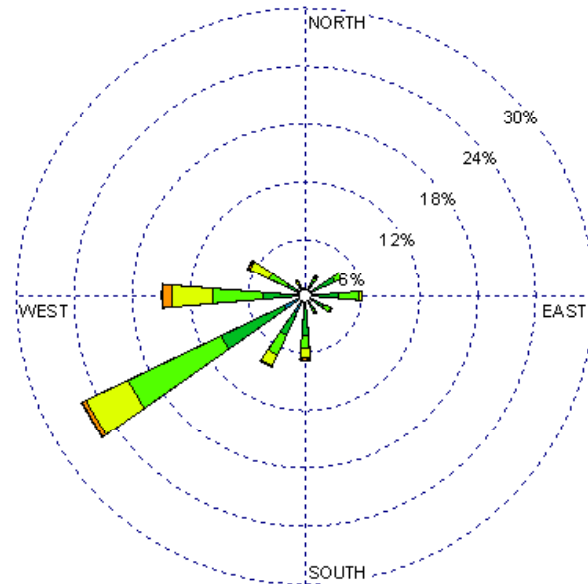

Farmington (23090)  
1985-2005  
August - All hours  
Average Speed - 5.94 kt

Farmington (23090)  
1985-2005  
August - 03-09z  
Average Speed - 5.26 kt

Farmington (23090)  
1985-2005  
August - 10-15z  
Average Speed - 5.06 kt

Farmington (23090)  
1985-2005  
August - 19-23z  
Average Speed - 7.03 kt