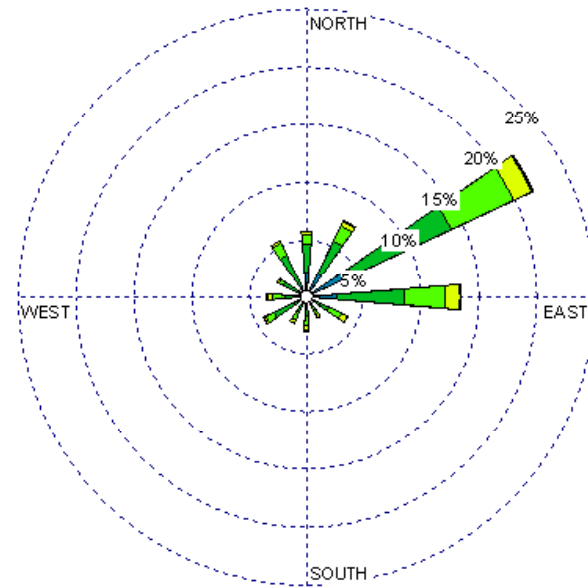

Farmington (23090)  
1985-2005  
August - All hours  
Average Speed - 5.94 kt

Farmington (23090)  
1985-2005  
August - 03-09z  
Average Speed - 5.26 kt

Farmington (23090)  
1985-2005  
August - 10-15z  
Average Speed - 5.06 kt

Farmington (23090)  
1985-2005  
August - 19-23z  
Average Speed - 7.03 kt