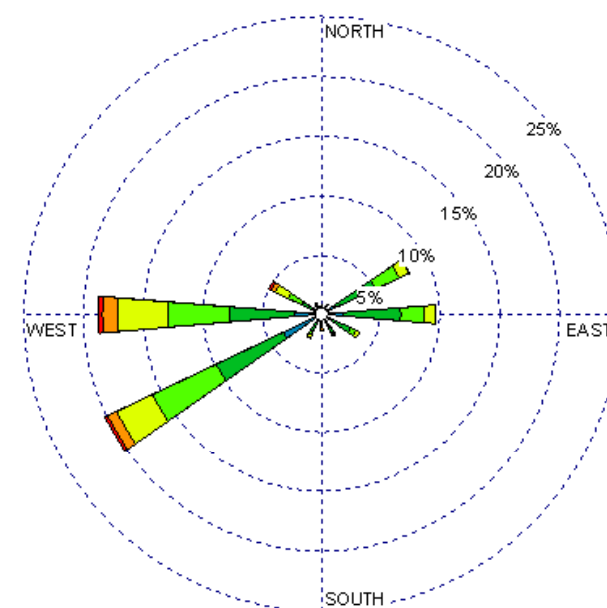

Farmington (23090)
1985-2005
December - All hours
Average Speed - 4.93 kt

Farmington (23090)
1985-2005
December - 03-09z
Average Speed - 4.17 kt

Farmington (23090)
1985-2005
December - 10-15z
Average Speed - 4.61 kt

Farmington (23090)
1985-2005
December - 19-23z
Average Speed - 6.07 kt