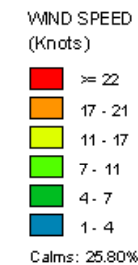

Farmington (23090)
1985-2005
December - All hours
Average Speed - 4.93 kt

Farmington (23090)
1985-2005
December - 03-09z
Average Speed - 4.17 kt

Farmington (23090)
1985-2005
December - 10-15z
Average Speed - 4.61 kt