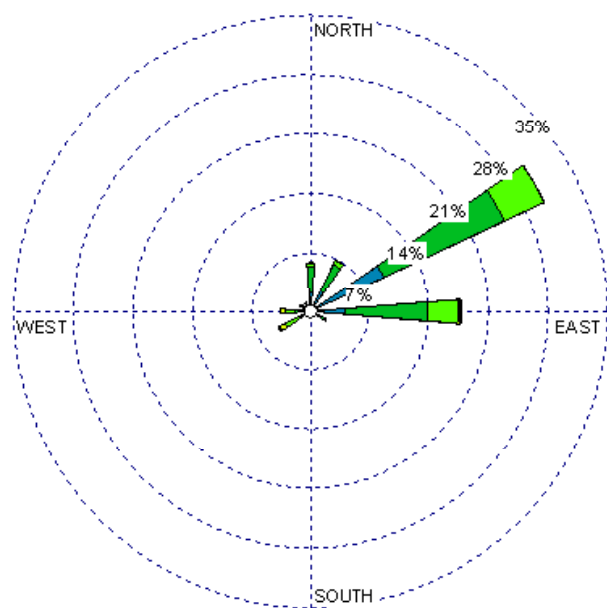

Farmington (23090)
1985-2005
December - All hours
Average Speed - 4.93 kt

Farmington (23090)
1985-2005
December - 03-09z
Average Speed - 4.17 kt

Farmington (23090)
1985-2005
December - 10-15z
Average Speed - 4.61 kt

Farmington (23090)
1985-2005
December - 19-23z
Average Speed - 6.07 kt