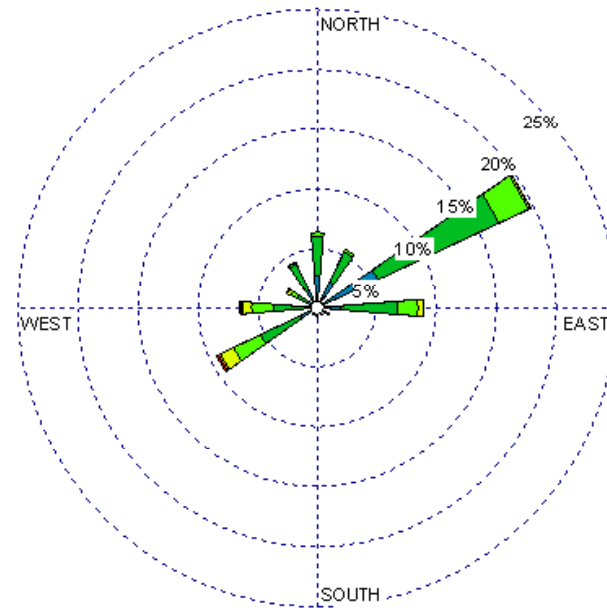

Farmington (23090)
1985-2005
December - All hours
Average Speed - 4.93 kt

Farmington (23090)
1985-2005
December - 03-09z
Average Speed - 4.17 kt

Farmington (23090)
1985-2005
December - 10-15z
Average Speed - 4.61 kt

Farmington (23090)
1985-2005
December - 19-23z
Average Speed - 6.07 kt