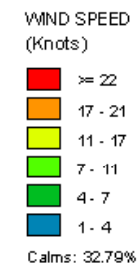

Farmington (23090)
1985-2005
December - All hours
Average Speed - 4.93 kt

Farmington (23090)
1985-2005
December - 03-09z
Average Speed - 4.17 kt

Farmington (23090)
1985-2005
December - 10-15z
Average Speed - 4.61 kt