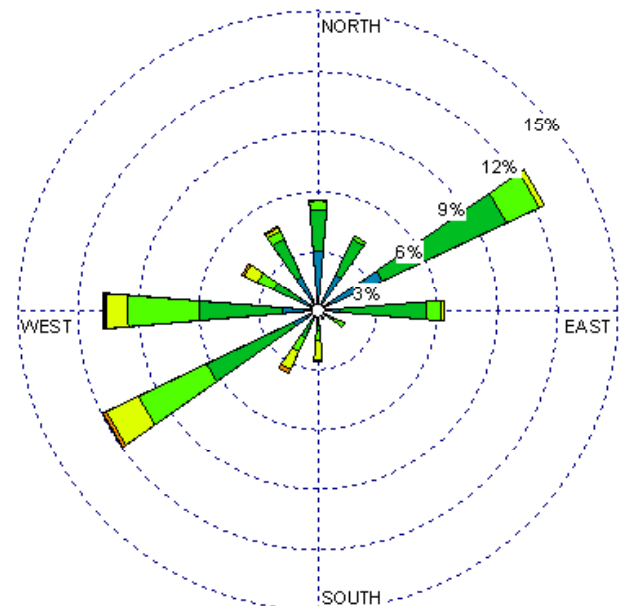

Farmington (23090)
1985-2005
February - All hours
Average Speed - 5.81 kt

Farmington (23090)
1985-2005
February - 03-09z
Average Speed - 4.63 kt

Farmington (23090)
1985-2005
February - 10-15z
Average Speed - 4.63 kt

Farmington (23090)
1985-2005
February - 19-23z
Average Speed - 7.81 kt