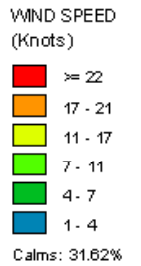

Farmington (23090)
1985-2005
February - All hours
Average Speed - 5.81 kt

Farmington (23090)
1985-2005
February - 03-09z
Average Speed - 4.63 kt

Farmington (23090)
1985-2005
February - 10-15z
Average Speed - 4.63 kt