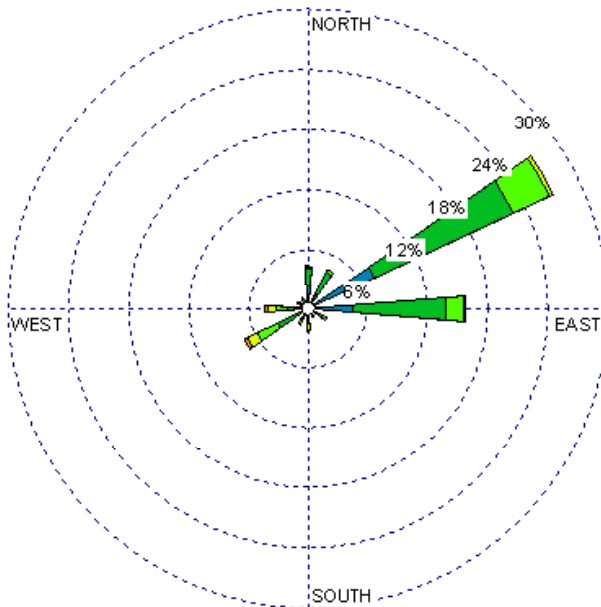

Farmington (23090)
1985-2005
February - All hours
Average Speed - 5.81 kt

Farmington (23090)
1985-2005
February - 03-09z
Average Speed - 4.63 kt

Farmington (23090)
1985-2005
February - 10-15z
Average Speed - 4.63 kt

Farmington (23090)
1985-2005
February - 19-23z
Average Speed - 7.81 kt