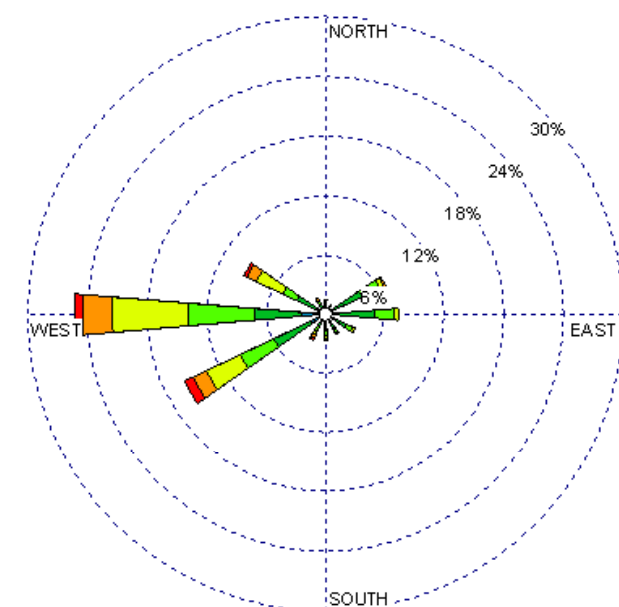

Farmington (23090)
1985-2005
February - All hours
Average Speed - 5.81 kt

Farmington (23090)
1985-2005
February - 03-09z
Average Speed - 4.63 kt

Farmington (23090)
1985-2005
February - 10-15z
Average Speed - 4.63 kt

Farmington (23090)
1985-2005
February - 19-23z
Average Speed - 7.81 kt