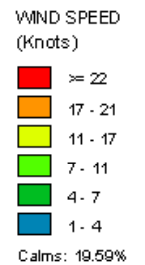

Farmington (23090)
1985-2005
February - All hours
Average Speed - 5.81 kt

Farmington (23090)
1985-2005
February - 03-09z
Average Speed - 4.63 kt

Farmington (23090)
1985-2005
February - 10-15z
Average Speed - 4.63 kt