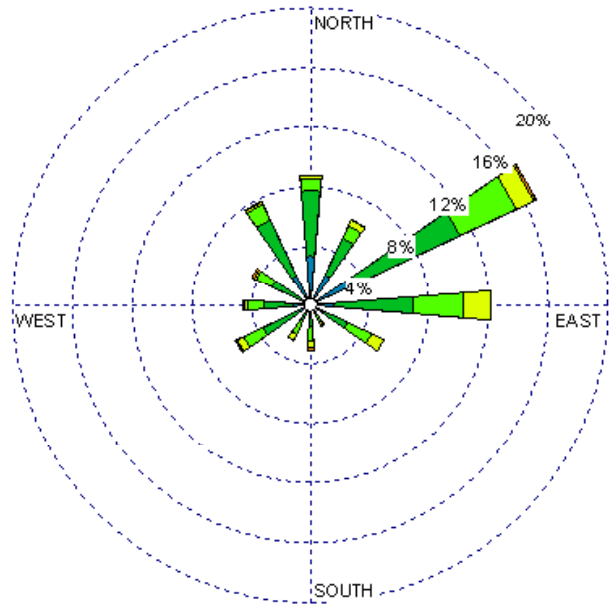

Farmington (23090)
1985-2005
July - All hours
Average Speed - 6.55 kt

Farmington (23090)
1985-2005
July - 03-09z
Average Speed - 5.48 kt

Farmington (23090)
1985-2005
July - 10-15z
Average Speed - 5.33 kt

Farmington (23090)
1985-2005
July - 19-23z
Average Speed - 8.14 kt