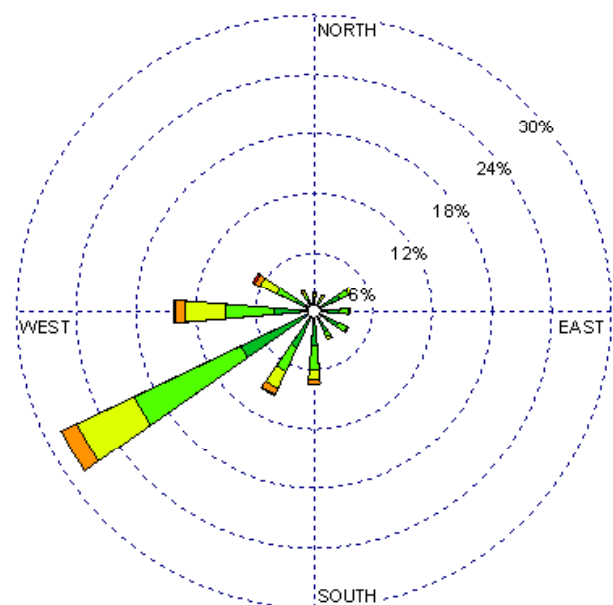

Farmington (23090)
1985-2005
July - All hours
Average Speed - 6.55 kt

Farmington (23090)
1985-2005
July - 03-09z
Average Speed - 5.48 kt

Farmington (23090)
1985-2005
July - 10-15z
Average Speed - 5.33 kt

Farmington (23090)
1985-2005
July - 19-23z
Average Speed - 8.14 kt