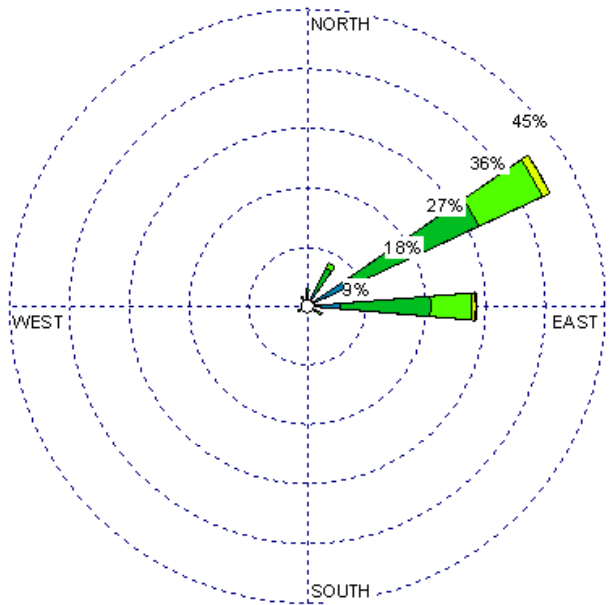

Farmington (23090)
1985-2005
July - All hours
Average Speed - 6.55 kt

Farmington (23090)
1985-2005
July - 03-09z
Average Speed - 5.48 kt

Farmington (23090)
1985-2005
July - 10-15z
Average Speed - 5.33 kt

Farmington (23090)
1985-2005
July - 19-23z
Average Speed - 8.14 kt