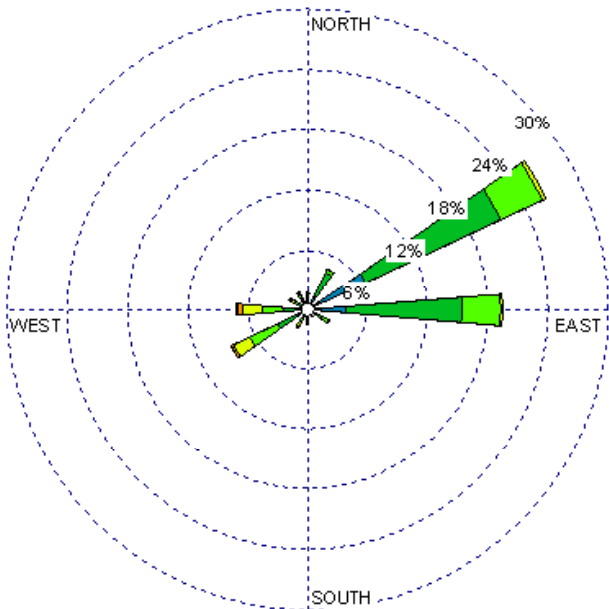

Farmington (23090)  
1985-2005  
March - All hours  
Average Speed - 7.17 kt

Farmington (23090)  
1985-2005  
March - 03-09z  
Average Speed - 5.52 kt

Farmington (23090)  
1985-2005  
March - 10-15z  
Average Speed - 5.47 kt

Farmington (23090)  
1985-2005  
March - 19-23z  
Average Speed - 9.95 kt