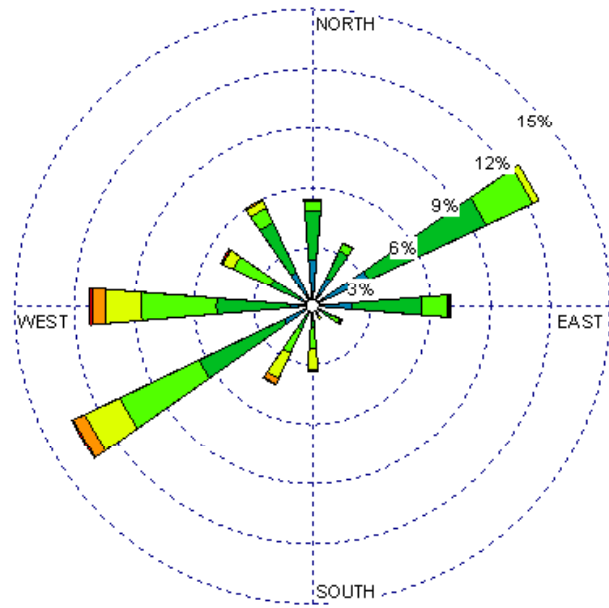

Farmington (23090)  
1985-2005  
March - All hours  
Average Speed - 7.17 kt

Farmington (23090)  
1985-2005  
March - 03-09z  
Average Speed - 5.52 kt

Farmington (23090)  
1985-2005  
March - 10-15z  
Average Speed - 5.47 kt

Farmington (23090)  
1985-2005  
March - 19-23z  
Average Speed - 9.95 kt