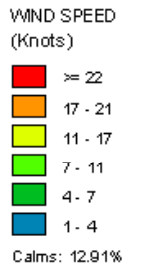

Farmington (23090)  
1985-2005  
March - All hours  
Average Speed - 7.17 kt

Farmington (23090)  
1985-2005  
March - 03-09z  
Average Speed - 5.52 kt

Farmington (23090)  
1985-2005  
March - 10-15z  
Average Speed - 5.47 kt