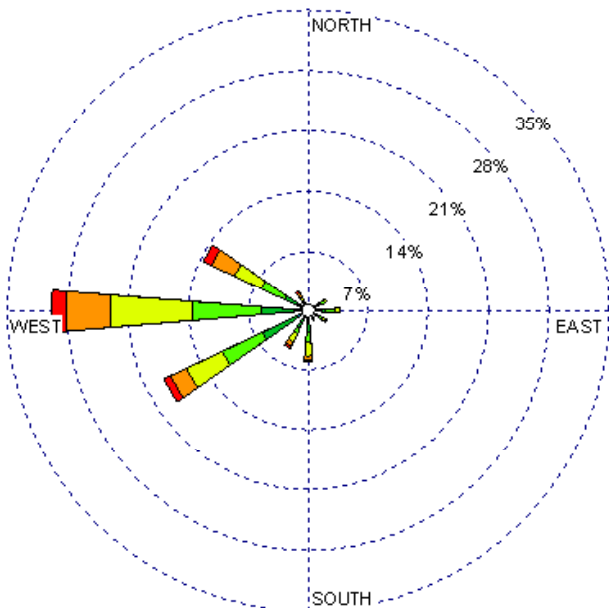

Farmington (23090)  
1985-2005  
March - All hours  
Average Speed - 7.17 kt

Farmington (23090)  
1985-2005  
March - 03-09z  
Average Speed - 5.52 kt

Farmington (23090)  
1985-2005  
March - 10-15z  
Average Speed - 5.47 kt

Farmington (23090)  
1985-2005  
March - 19-23z  
Average Speed - 9.95 kt