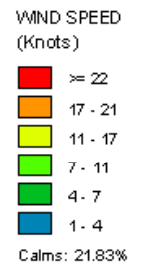

Farmington (23090)
1985-2005
May - All hours
Average Speed - 7.54 kt

Farmington (23090)
1985-2005
May - 03-09z
Average Speed - 5.72 kt

Farmington (23090)
1985-2005
May - 10-15z
Average Speed - 5.43 kt

Farmington (23090)
1985-2005
May - 19-23z
Average Speed - 10.82 kt