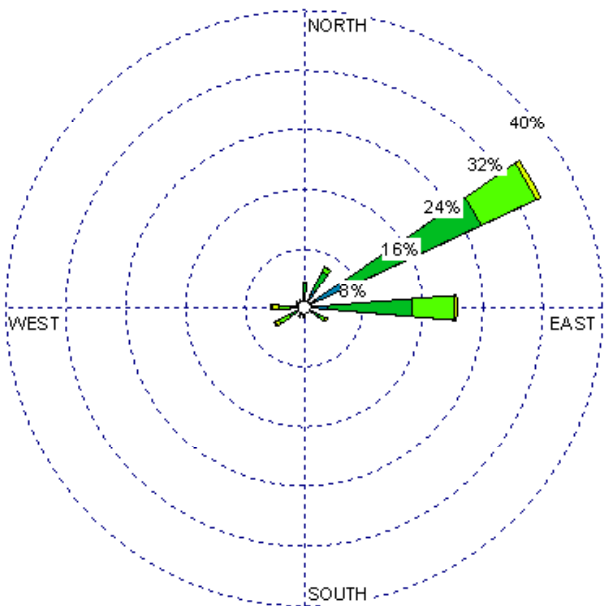

Farmington (23090)
1985-2005
May - All hours
Average Speed - 7.54 kt

Farmington (23090)
1985-2005
May - 03-09z
Average Speed - 5.72 kt

Farmington (23090)
1985-2005
May - 10-15z
Average Speed - 5.43 kt

Farmington (23090)
1985-2005
May - 19-23z
Average Speed - 10.82 kt