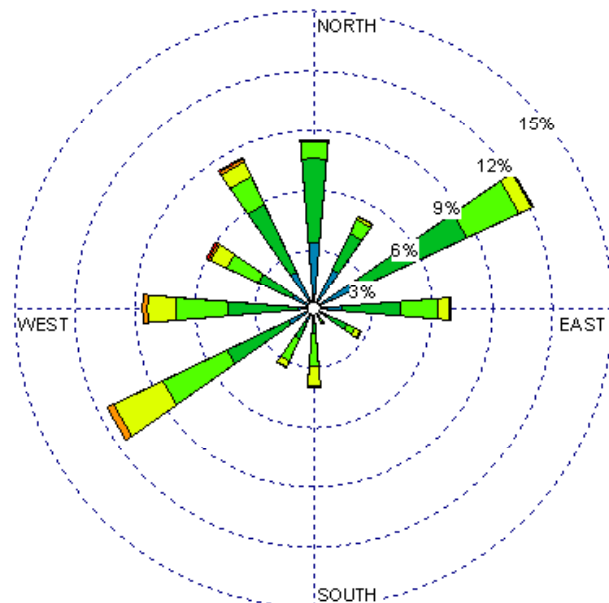

Farmington (23090)
1985-2005
May - All hours
Average Speed - 7.54 kt

Farmington (23090)
1985-2005
May - 03-09z
Average Speed - 5.72 kt

Farmington (23090)
1985-2005
May - 10-15z
Average Speed - 5.43 kt

Farmington (23090)
1985-2005
May - 19-23z
Average Speed - 10.82 kt