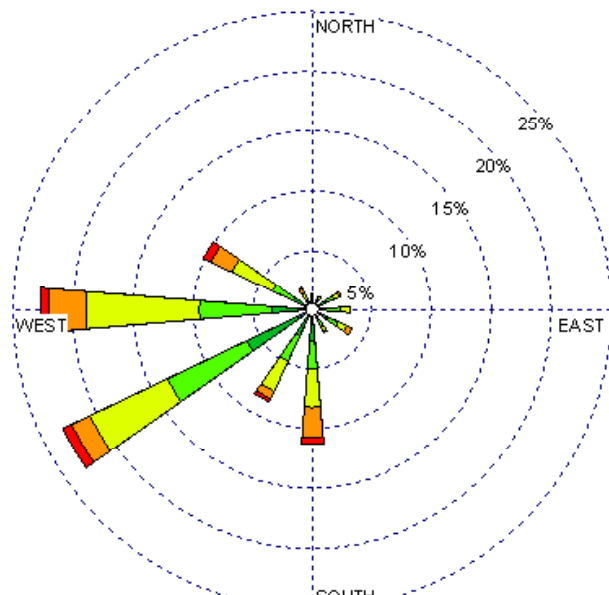

Farmington (23090)
1985-2005
May - All hours
Average Speed - 7.54 kt

Farmington (23090)
1985-2005
May - 03-09z
Average Speed - 5.72 kt

Farmington (23090)
1985-2005
May - 10-15z
Average Speed - 5.43 kt

Farmington (23090)
1985-2005
May - 19-23z
Average Speed - 10.82 kt