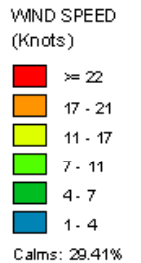

Farmington (23090)
1985-2005
November - All hours
Average Speed - 5.99 kt

Farmington (23090)
1985-2005
November - 03-09z
Average Speed - 4.88 kt

Farmington (23090)
1985-2005
November - 10-15z
Average Speed - 5.04 kt