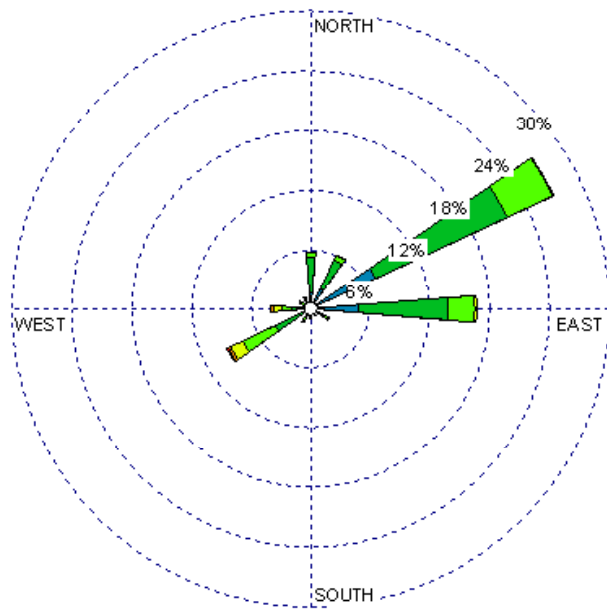

Farmington (23090)
1985-2005
November - All hours
Average Speed - 5.99 kt

Farmington (23090)
1985-2005
November - 03-09z
Average Speed - 4.88 kt

Farmington (23090)
1985-2005
November - 10-15z
Average Speed - 5.04 kt

Farmington (23090)
1985-2005
November - 19-23z
Average Speed - 8.03 kt