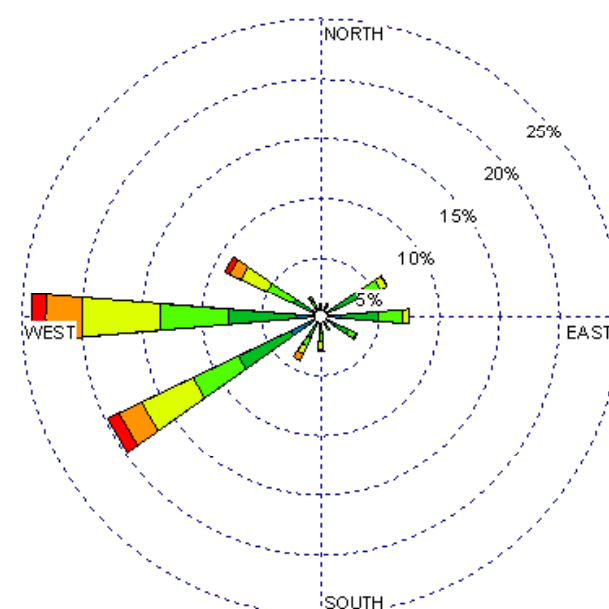

Farmington (23090)
1985-2005
November - All hours
Average Speed - 5.99 kt

Farmington (23090)
1985-2005
November - 03-09z
Average Speed - 4.88 kt

Farmington (23090)
1985-2005
November - 10-15z
Average Speed - 5.04 kt

Farmington (23090)
1985-2005
November - 19-23z
Average Speed - 8.03 kt