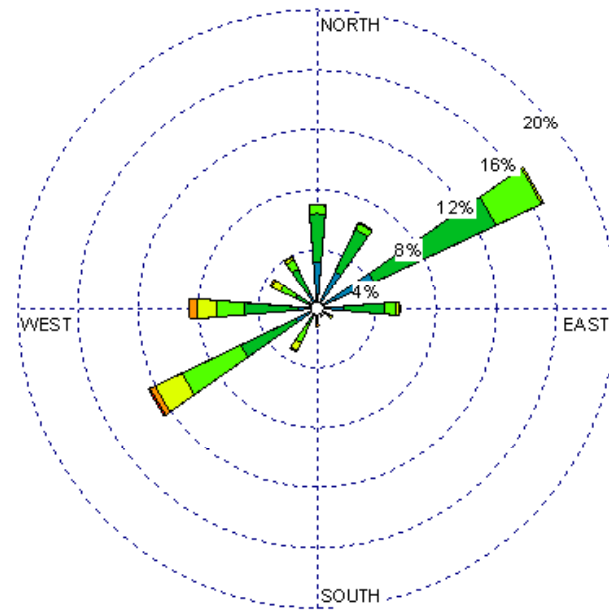

Farmington (23090)
1985-2005
November - All hours
Average Speed - 5.99 kt

Farmington (23090)
1985-2005
November - 03-09z
Average Speed - 4.88 kt

Farmington (23090)
1985-2005
November - 10-15z
Average Speed - 5.04 kt

Farmington (23090)
1985-2005
November - 19-23z
Average Speed - 8.03 kt