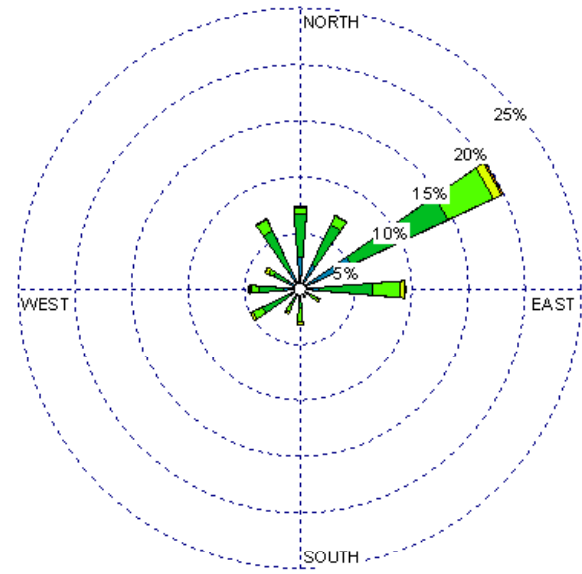

Farmington (23090)
1985-2005
September - All hours
Average Speed - 5.88 kt

Farmington (23090)
1985-2005
September - 03-09z
Average Speed - 4.52 kt

Farmington (23090)
1985-2005
September - 10-15z
Average Speed - 5.11 kt

Farmington (23090)
1985-2005
September - 19-23z
Average Speed = 7.75 kt