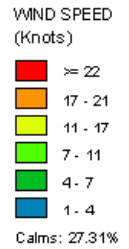

Farmington (23090)
1985-2005
September - All hours
Average Speed - 5.88 kt

Farmington (23090)
1985-2005
September - 03-09z
Average Speed - 4.52 kt

Farmington (23090)
1985-2005
September - 10-15z
Average Speed - 5.11 kt