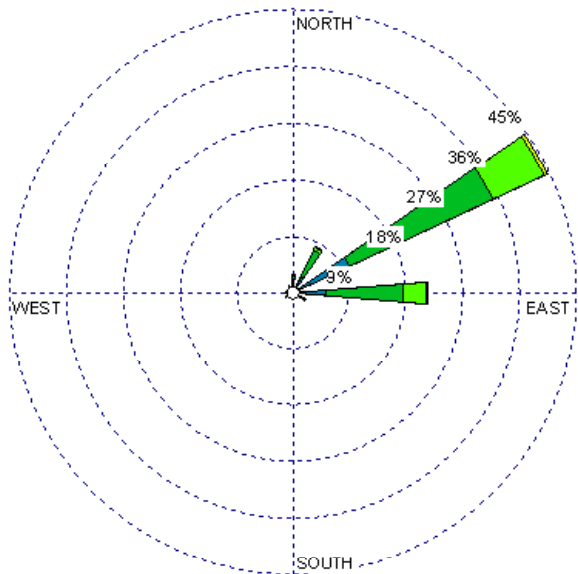

Farmington (23090)
1985-2005
September - All hours
Average Speed - 5.88 kt

Farmington (23090)
1985-2005
September - 03-09z
Average Speed - 4.52 kt

Farmington (23090)
1985-2005
September - 10-15z
Average Speed - 5.11 kt

Farmington (23090)
1985-2005
September - 19-23z
Average Speed = 7.75 kt