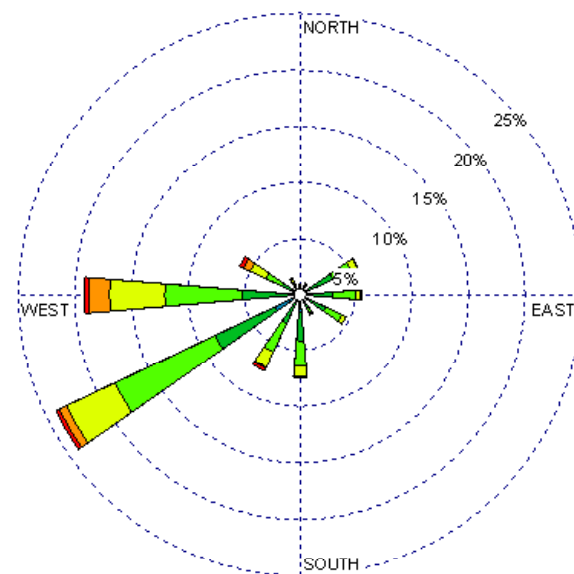

Farmington (23090)
1985-2005
September - All hours
Average Speed - 5.88 kt

Farmington (23090)
1985-2005
September - 03-09z
Average Speed - 4.52 kt

Farmington (23090)
1985-2005
September - 10-15z
Average Speed - 5.11 kt

Farmington (23090)
1985-2005
September - 19-23z
Average Speed = 7.75 kt