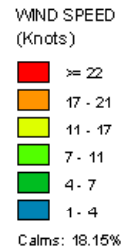

Farmington (23090)
1985-2005
September - All hours
Average Speed - 5.88 kt

Farmington (23090)
1985-2005
September - 03-09z
Average Speed - 4.52 kt

Farmington (23090)
1985-2005
September - 10-15z
Average Speed - 5.11 kt