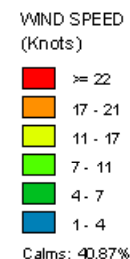

Gallup (23081)  
1985-2005  
Annual Average - all hours  
Average Speed = 5.81 kts

Gallup (23081)  
1985-2005  
Annual Average - 03 to 09Z  
Average Speed = 3.81 kts

Gallup (23081)  
1985-2005  
Annual Average - 10 to 15Z  
Average Speed = 2.91 kts

Gallup (23081)  
1985-2005  
Annual Average - 19 to 23Z  
Average Speed = 10.05 kts