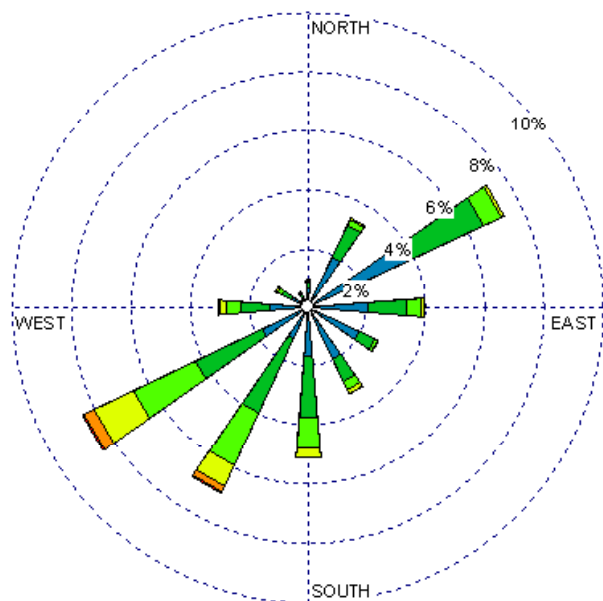

Gallup (23081)  
1985-2005  
Annual Average - all hours  
Average Speed = 5.81 kts

Gallup (23081)  
1985-2005  
Annual Average - 03 to 09Z  
Average Speed = 3.81 kts

Gallup (23081)  
1985-2005  
Annual Average - 10 to 15Z  
Average Speed = 2.91 kts

Gallup (23081)  
1985-2005  
Annual Average - 19 to 23Z  
Average Speed = 10.05 kts