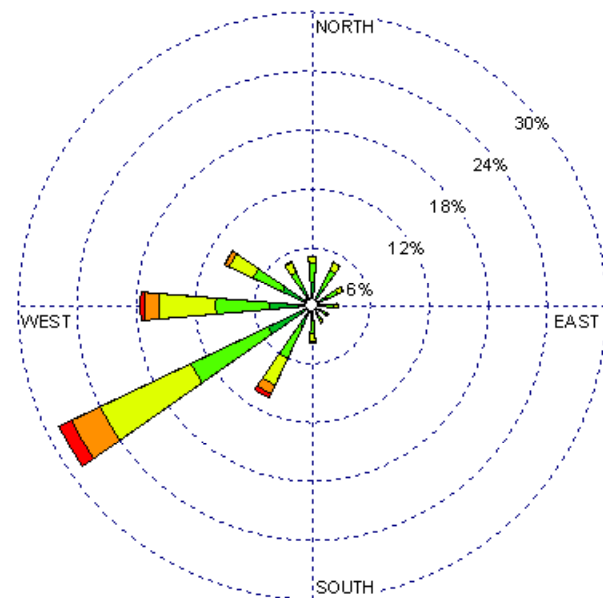

Gallup (23081)  
1985-2005  
Annual Average - all hours  
Average Speed = 5.81 kts

Gallup (23081)  
1985-2005  
Annual Average - 03 to 09Z  
Average Speed = 3.81 kts

Gallup (23081)  
1985-2005  
Annual Average - 10 to 15Z  
Average Speed = 2.91 kts

Gallup (23081)  
1985-2005  
Annual Average - 19 to 23Z  
Average Speed = 10.05 kts