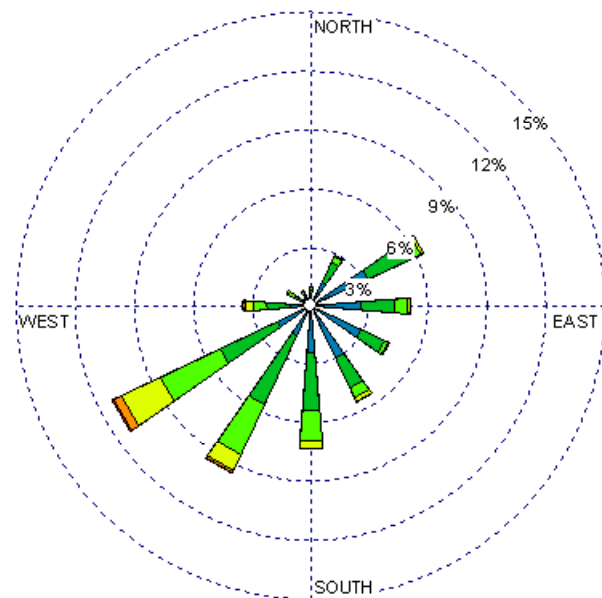

Gallup (23081)  
1985-2005  
Annual Average - all hours  
Average Speed = 5.81 kts

Gallup (23081)  
1985-2005  
Annual Average - 03 to 09Z  
Average Speed = 3.81 kts

Gallup (23081)  
1985-2005  
Annual Average - 10 to 15Z  
Average Speed = 2.91 kts

Gallup (23081)  
1985-2005  
Annual Average - 19 to 23Z  
Average Speed = 10.05 kts