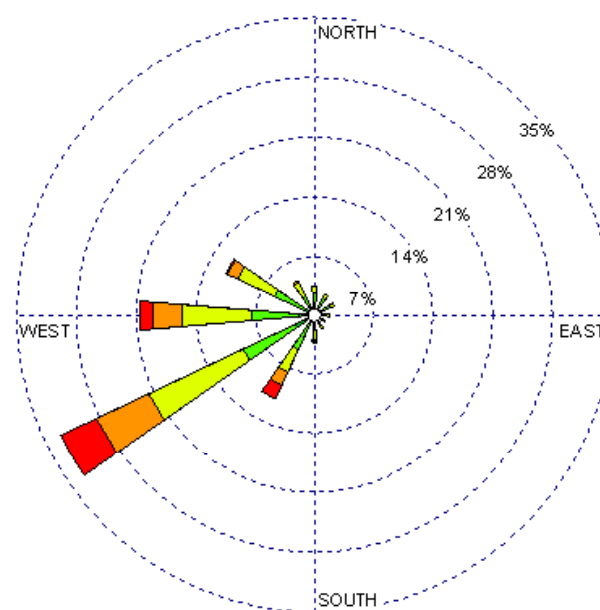

Gallup (23081)
1985-2005
April - All hours
Average Speed - 7.70 kt

Gallup (23081)
1985-2005
April - 03-09z
Average Speed - 4.87 kt

Gallup (23081)
1985-2005
April - 10-15z
Average Speed - 3.98 kt

Gallup (23081)
1985-2005
April - 19-23z
Average Speed - 12.85 kt