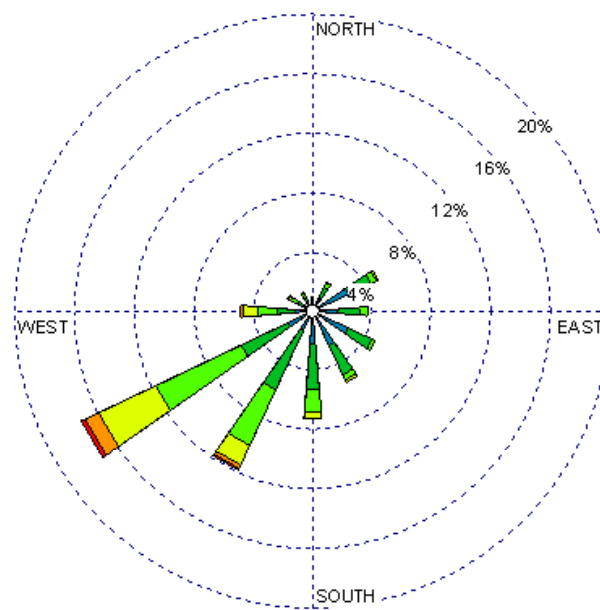

Gallup (23081)
1985-2005
April - All hours
Average Speed - 7.70 kt

Gallup (23081)
1985-2005
April - 03-09z
Average Speed - 4.87 kt

Gallup (23081)
1985-2005
April - 10-15z
Average Speed - 3.98 kt

Gallup (23081)
1985-2005
April - 19-23z
Average Speed - 12.85 kt