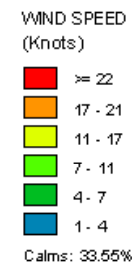

Gallup (23081)
1985-2005
April - All hours
Average Speed - 7.70 kt

Gallup (23081)
1985-2005
April - 03-09z
Average Speed - 4.87 kt

Gallup (23081)
1985-2005
April - 10-15z
Average Speed - 3.98 kt

Gallup (23081)
1985-2005
April - 19-23z
Average Speed - 12.85 kt