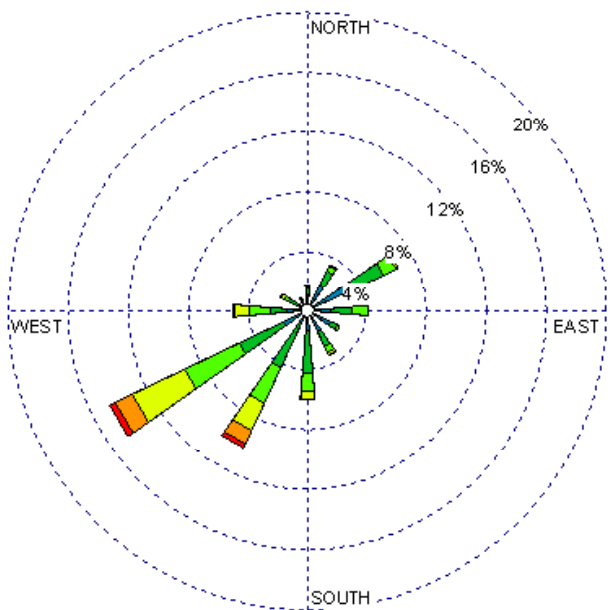

Gallup (23081)
1985-2005
April - All hours
Average Speed - 7.70 kt

Gallup (23081)
1985-2005
April - 03-09z
Average Speed - 4.87 kt

Gallup (23081)
1985-2005
April - 10-15z
Average Speed - 3.98 kt

Gallup (23081)
1985-2005
April - 19-23z
Average Speed - 12.85 kt