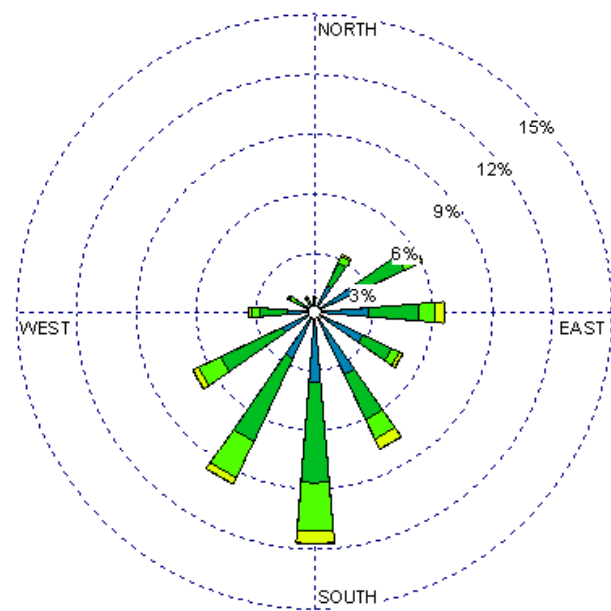

Gallup (23081)
1985-2005
August - All hours
Average Speed - 5.07 kt

Gallup (23081)
1985-2005
August - 03-09z
Average Speed - 3.76 kt

Gallup (23081)
1985-2005
August - 10-15z
Average Speed - 2.11 kt

Gallup (23081)
1985-2005
August - 19-23z
Average Speed - 8.57 kt