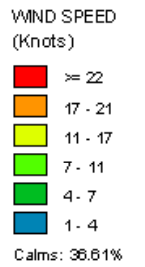

Gallup (23081)
1985-2005
August - All hours
Average Speed - 5.07 kt

Gallup (23081)
1985-2005
August - 03-09z
Average Speed - 3.76 kt

Gallup (23081)
1985-2005
August - 10-15z
Average Speed - 2.11 kt

Gallup (23081)
1985-2005
August - 19-23z
Average Speed - 8.57 kt