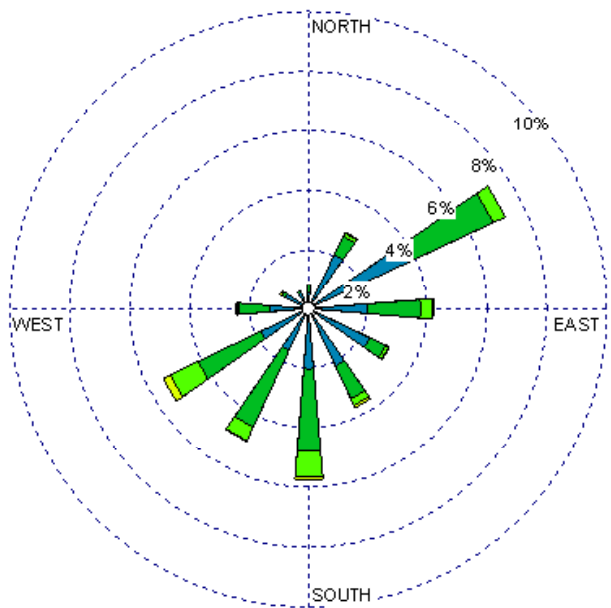

Gallup (23081)
1985-2005
August - All hours
Average Speed - 5.07 kt

Gallup (23081)
1985-2005
August - 03-09z
Average Speed - 3.76 kt

Gallup (23081)
1985-2005
August - 10-15z
Average Speed - 2.11 kt

Gallup (23081)
1985-2005
August - 19-23z
Average Speed - 8.57 kt