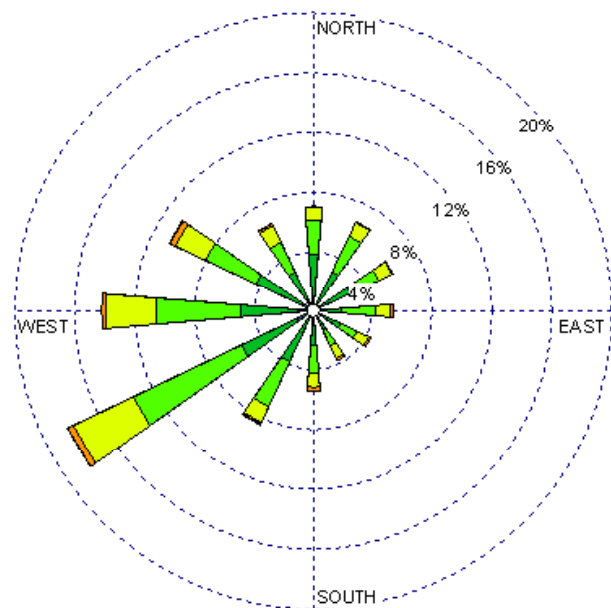

Gallup (23081)
1985-2005
August - All hours
Average Speed - 5.07 kt

Gallup (23081)
1985-2005
August - 03-09z
Average Speed - 3.76 kt

Gallup (23081)
1985-2005
August - 10-15z
Average Speed - 2.11 kt

Gallup (23081)
1985-2005
August - 19-23z
Average Speed - 8.57 kt