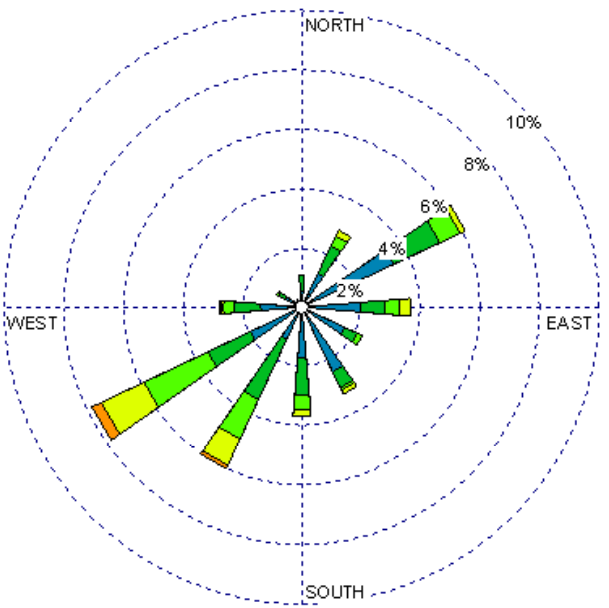

Gallup (23081)
1985-2005
December - All hours
Average Speed - 4.25 kt

Gallup (23081)
1985-2005
December - 03-09z
Average Speed - 2.88 kt

Gallup (23081)
1985-2005
December - 10-15z
Average Speed - 2.52 kt

Gallup (23081)
1985-2005
December - 19-23z
Average Speed - 7.22 kt