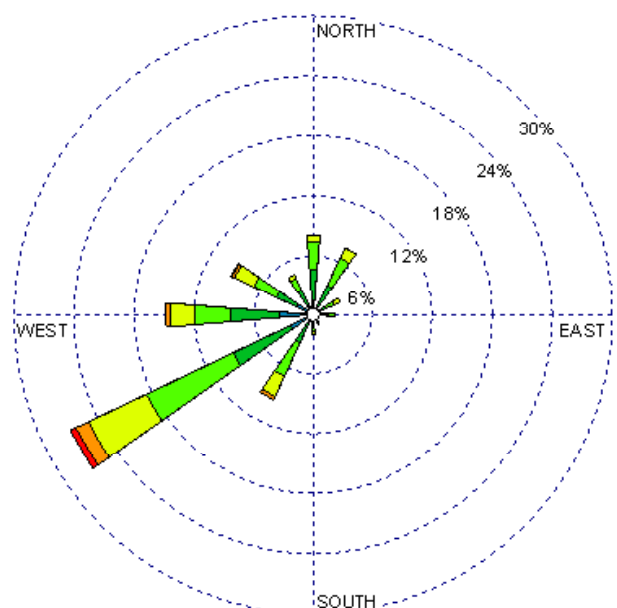

Gallup (23081)
1985-2005
December - All hours
Average Speed - 4.25 kt

Gallup (23081)
1985-2005
December - 03-09z
Average Speed - 2.88 kt

Gallup (23081)
1985-2005
December - 10-15z
Average Speed - 2.52 kt

Gallup (23081)
1985-2005
December - 19-23z
Average Speed - 7.22 kt