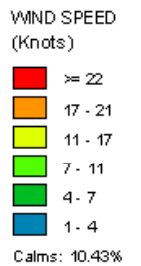

Gallup (23081)
1985-2005
December - All hours
Average Speed - 4.25 kt

Gallup (23081)
1985-2005
December - 03-09z
Average Speed - 2.88 kt

Gallup (23081)
1985-2005
December - 10-15z
Average Speed - 2.52 kt

Gallup (23081)
1985-2005
December - 19-23z
Average Speed - 7.22 kt