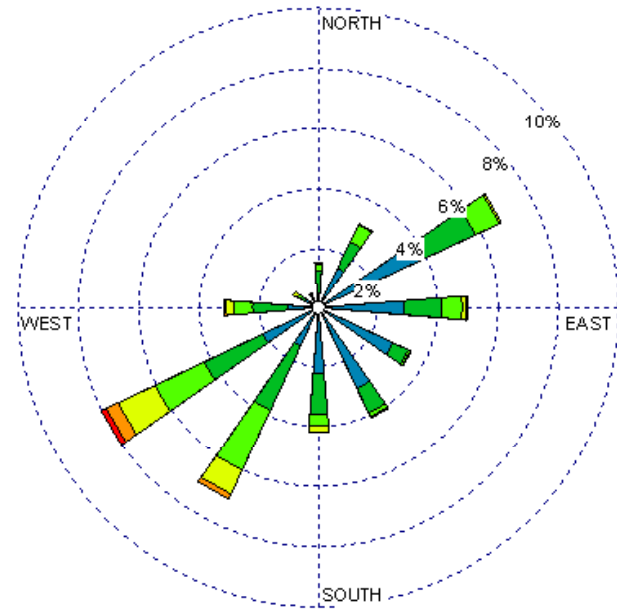

Gallup (23081)
1985-2005
December - All hours
Average Speed - 4.25 kt

Gallup (23081)
1985-2005
December - 03-09z
Average Speed - 2.88 kt

Gallup (23081)
1985-2005
December - 10-15z
Average Speed - 2.52 kt

Gallup (23081)
1985-2005
December - 19-23z
Average Speed - 7.22 kt