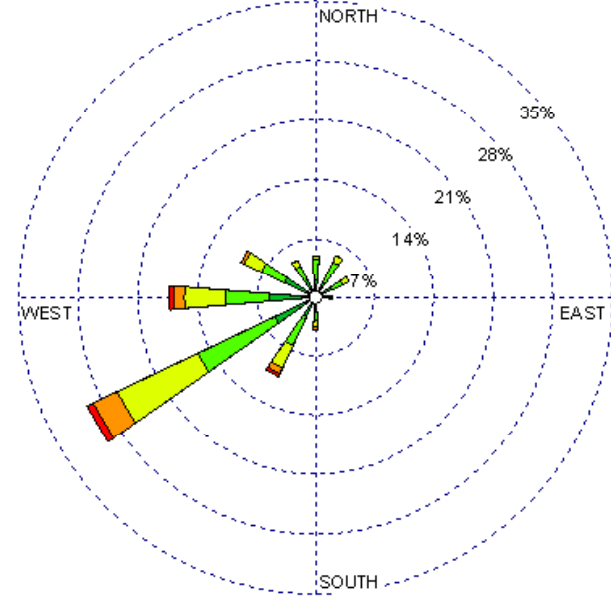

Gallup (23081)
1985-2005
February - All hours
Average Speed - 5.56 kt

Gallup (23081)
1985-2005
February - 03-09z
Average Speed - 3.84 kt

Gallup (23081)
1985-2005
February - 10-15z
Average Speed - 3.10 kt

Gallup (23081)
1985-2005
February - 19-23z
Average Speed - 9.60 kt