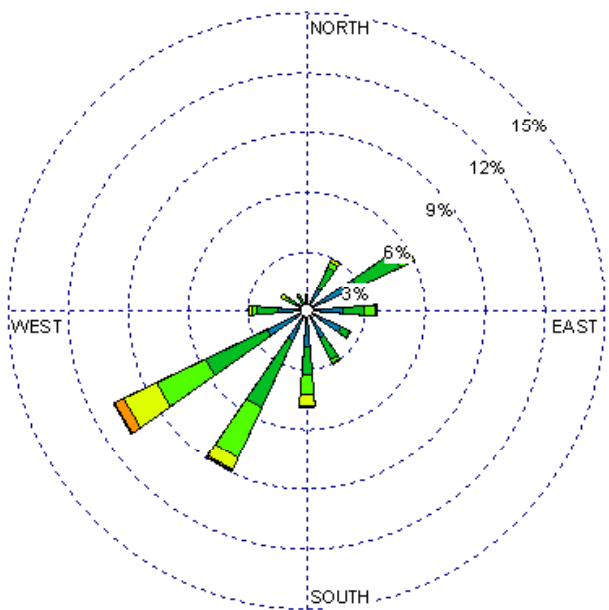

Gallup (23081)
1985-2005
February - All hours
Average Speed - 5.56 kt

Gallup (23081)
1985-2005
February - 03-09z
Average Speed - 3.84 kt

Gallup (23081)
1985-2005
February - 10-15z
Average Speed - 3.10 kt

Gallup (23081)
1985-2005
February - 19-23z
Average Speed - 9.60 kt