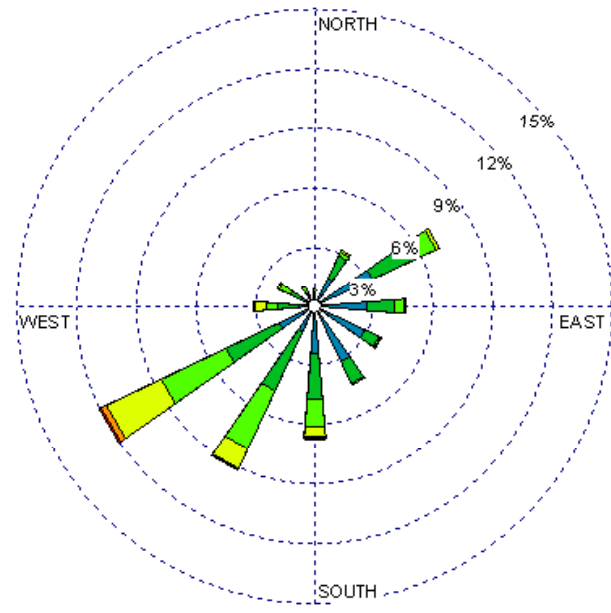

Gallup (23081)
1985-2005
February - All hours
Average Speed - 5.56 kt

Gallup (23081)
1985-2005
February - 03-09z
Average Speed - 3.84 kt

Gallup (23081)
1985-2005
February - 10-15z
Average Speed - 3.10 kt

Gallup (23081)
1985-2005
February - 19-23z
Average Speed - 9.60 kt