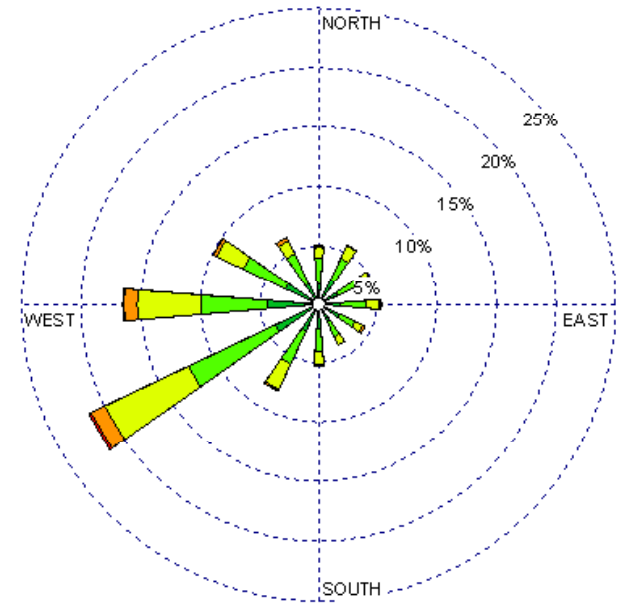

Gallup (23081)  
1985-2005  
July - All hours  
Average Speed - 5.90 kt

Gallup (23081)  
1985-2005  
July - 03-09z  
Average Speed - 4.40 kt

Gallup (23081)  
1985-2005  
July - 10-15z  
Average Speed - 2.65 kt

Gallup (23081)  
1985-2005  
July - 19-23z  
Average Speed - 9.47 kt