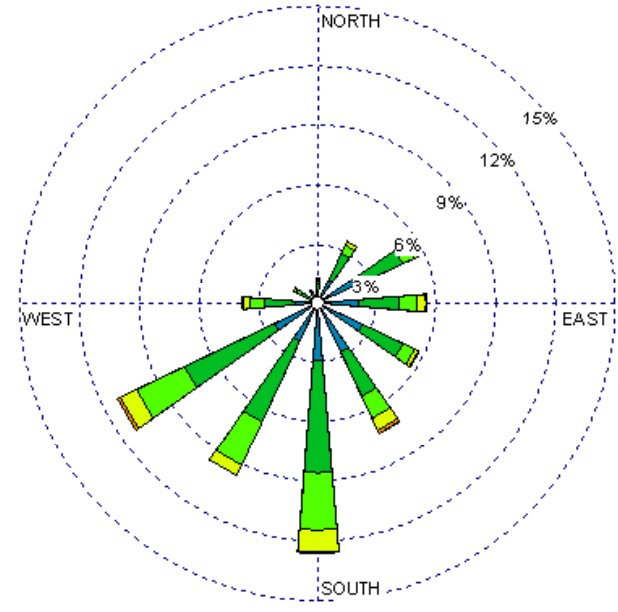

Gallup (23081)  
1985-2005  
July - All hours  
Average Speed - 5.90 kt

Gallup (23081)  
1985-2005  
July - 03-09z  
Average Speed - 4.40 kt

Gallup (23081)  
1985-2005  
July - 10-15z  
Average Speed - 2.65 kt

Gallup (23081)  
1985-2005  
July - 19-23z  
Average Speed - 9.47 kt