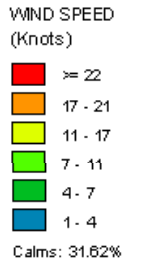

Gallup (23081)  
1985-2005  
July - All hours  
Average Speed - 5.90 kt

Gallup (23081)  
1985-2005  
July - 03-09z  
Average Speed - 4.40 kt

Gallup (23081)  
1985-2005  
July - 10-15z  
Average Speed - 2.65 kt

Gallup (23081)  
1985-2005  
July - 19-23z  
Average Speed - 9.47 kt