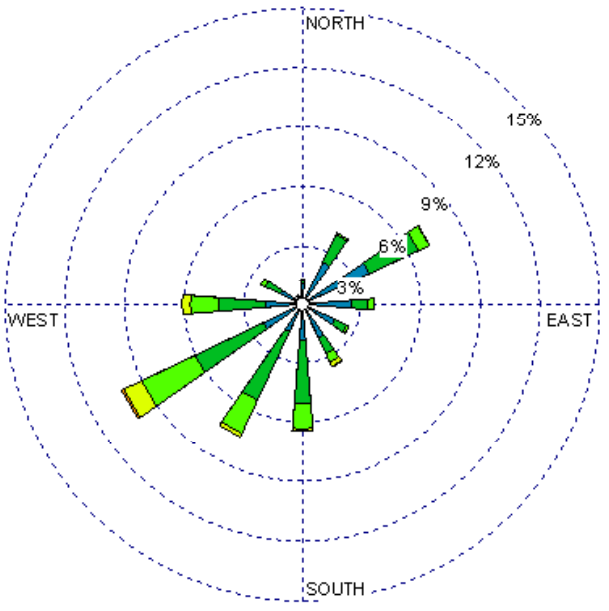

Gallup (23081)  
1985-2005  
July - All hours  
Average Speed - 5.90 kt

Gallup (23081)  
1985-2005  
July - 03-09z  
Average Speed - 4.40 kt

Gallup (23081)  
1985-2005  
July - 10-15z  
Average Speed - 2.65 kt

Gallup (23081)  
1985-2005  
July - 19-23z  
Average Speed - 9.47 kt