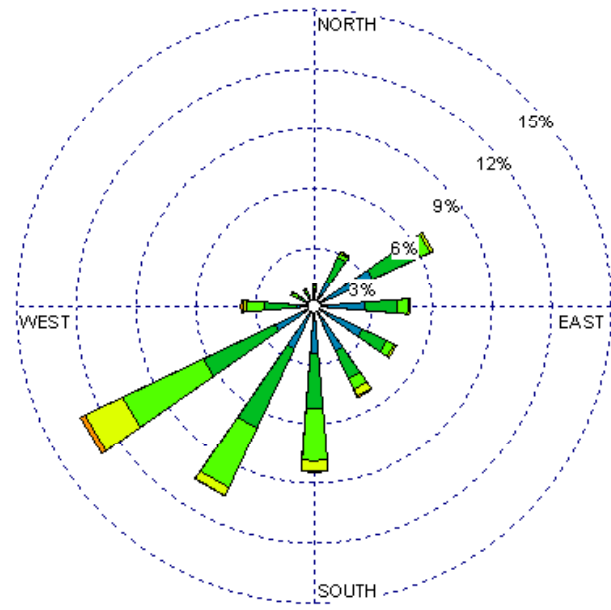

Gallup (23081)
1985-2005
June - All hours
Average Speed - 6.86 kt

Gallup (23081)
1985-2005
June - 03-09z
Average Speed - 4.06 kt

Gallup (23081)
1985-2005
June - 10-15z
Average Speed - 3.05 kt

Gallup (23081)
1985-2005
June - 19-23z
Average Speed - 11.72 kt