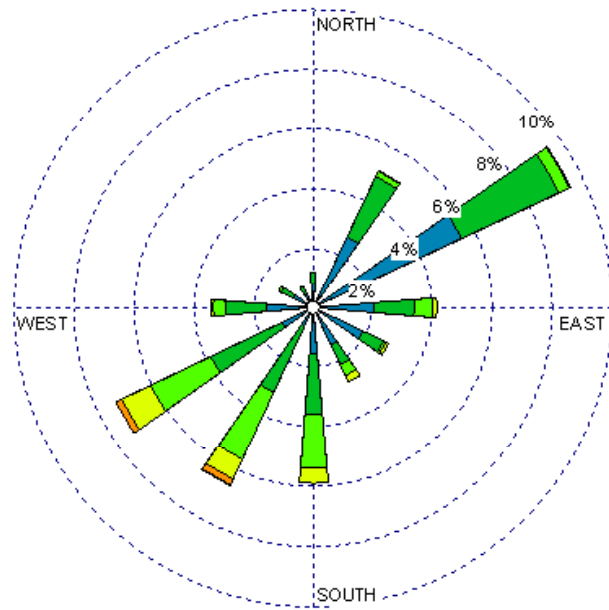

Gallup (23081)
1985-2005
June - All hours
Average Speed - 6.86 kt

Gallup (23081)
1985-2005
June - 03-09z
Average Speed - 4.06 kt

Gallup (23081)
1985-2005
June - 10-15z
Average Speed - 3.05 kt

Gallup (23081)
1985-2005
June - 19-23z
Average Speed - 11.72 kt