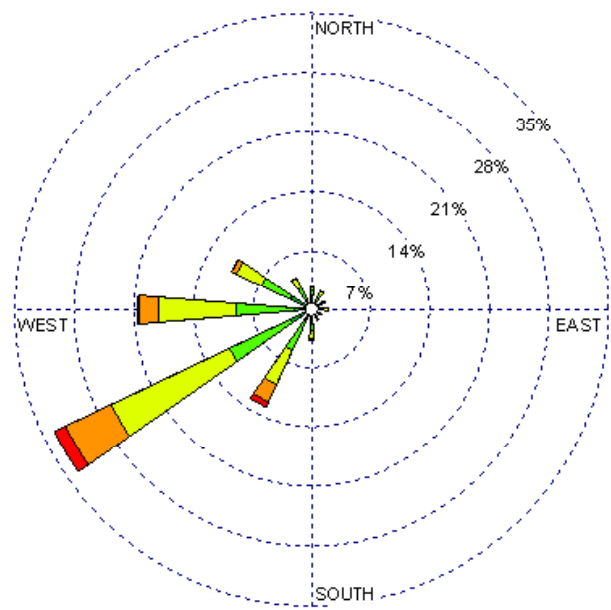

Gallup (23081)
1985-2005
June - All hours
Average Speed - 6.86 kt

Gallup (23081)
1985-2005
June - 03-09z
Average Speed - 4.06 kt

Gallup (23081)
1985-2005
June - 10-15z
Average Speed - 3.05 kt

Gallup (23081)
1985-2005
June - 19-23z
Average Speed - 11.72 kt