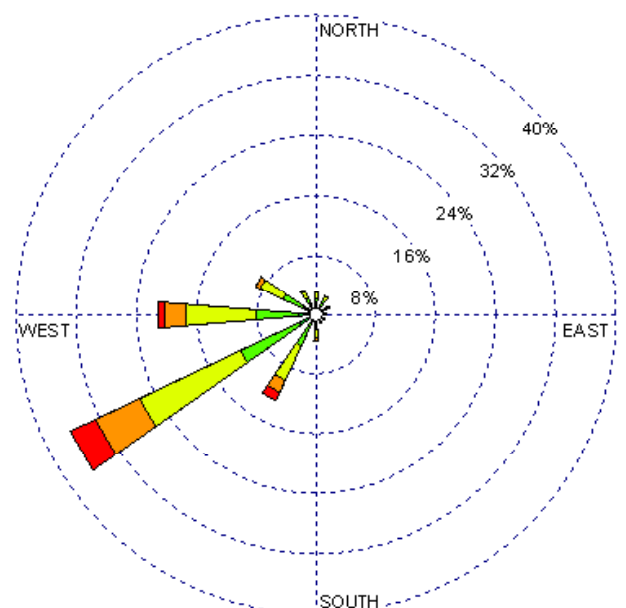

Gallup (23081)
1985-2005
May - All hours
Average Speed - 7.61 kt

WIND SPEED
(Knots)

Calms: 21.19%

Gallup (23081)
1985-2005
May - 03-09z
Average Speed - 4.69 kt

WIND SPEED
(Knots)

Calms: 31.78%

Gallup (23081)
1985-2005
May - 10-15z
Average Speed - 3.79 kt

WIND SPEED
(Knots)

Calms: 42.90%

Gallup (23081)
1985-2005
May - 19-23z
Average Speed - 12.59 kt

WIND SPEED
(Knots)

Calms: 0.99%