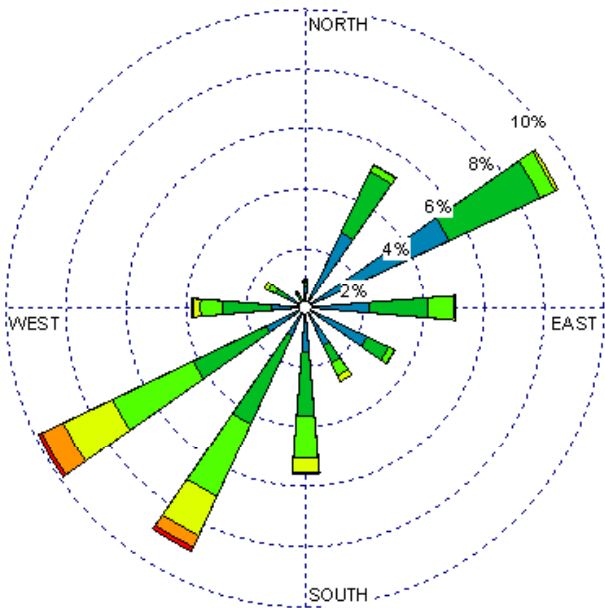

Gallup (23081)
1985-2005
May - All hours
Average Speed - 7.61 kt

WIND SPEED
(Knots)

Calms: 21.19%

Gallup (23081)
1985-2005
May - 03-09z
Average Speed - 4.69 kt

WIND SPEED
(Knots)

Calms: 31.78%

Gallup (23081)
1985-2005
May - 10-15z
Average Speed - 3.79 kt

WIND SPEED
(Knots)

Calms: 42.90%

Gallup (23081)
1985-2005
May - 19-23z
Average Speed - 12.59 kt

WIND SPEED
(Knots)

Calms: 0.99%