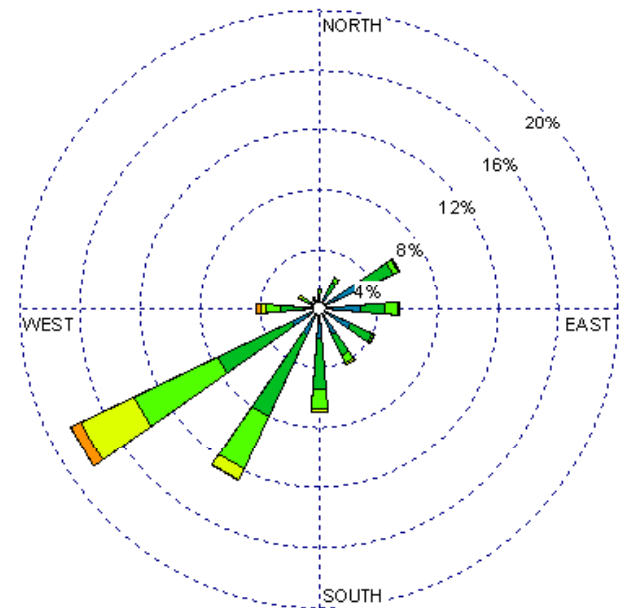

Gallup (23081)
1985-2005
May - All hours
Average Speed - 7.61 kt

WIND SPEED
(Knots)

Calms: 21.19%

Gallup (23081)
1985-2005
May - 03-09z
Average Speed - 4.69 kt

WIND SPEED
(Knots)

Calms: 31.78%

Gallup (23081)
1985-2005
May - 10-15z
Average Speed - 3.79 kt

WIND SPEED
(Knots)

Calms: 42.90%

Gallup (23081)
1985-2005
May - 19-23z
Average Speed - 12.59 kt

WIND SPEED
(Knots)

Calms: 0.99%