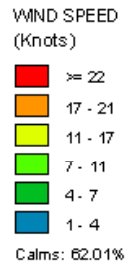

Gallup (23081)
1985-2005
October - All hours
Average Speed - 4.94 kt

Gallup (23081)
1985-2005
October - 03-09z
Average Speed - 2.93 kt

Gallup (23081)
1985-2005
October - 10-15z
Average Speed - 2.27 kt

Gallup (23081)
1985-2005
October - 19-23z
Average Speed - 9.43 kt