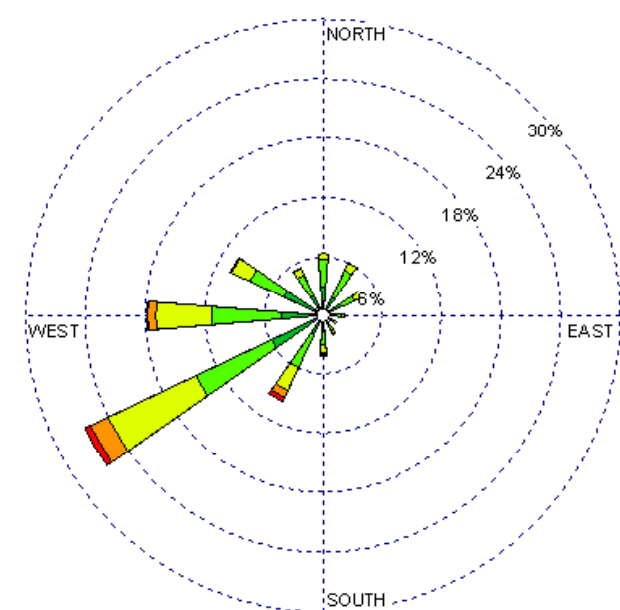

Gallup (23081)
1985-2005
October - All hours
Average Speed - 4.94 kt

Gallup (23081)
1985-2005
October - 03-09z
Average Speed - 2.93 kt

Gallup (23081)
1985-2005
October - 10-15z
Average Speed - 2.27 kt

Gallup (23081)
1985-2005
October - 19-23z
Average Speed - 9.43 kt