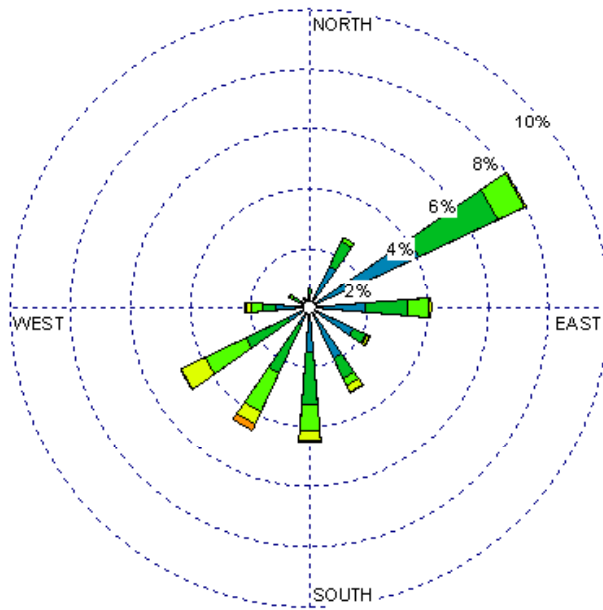

Gallup (23081)
1985-2005
October - All hours
Average Speed - 4.94 kt

Gallup (23081)
1985-2005
October - 03-09z
Average Speed - 2.93 kt

Gallup (23081)
1985-2005
October - 10-15z
Average Speed - 2.27 kt

Gallup (23081)
1985-2005
October - 19-23z
Average Speed - 9.43 kt