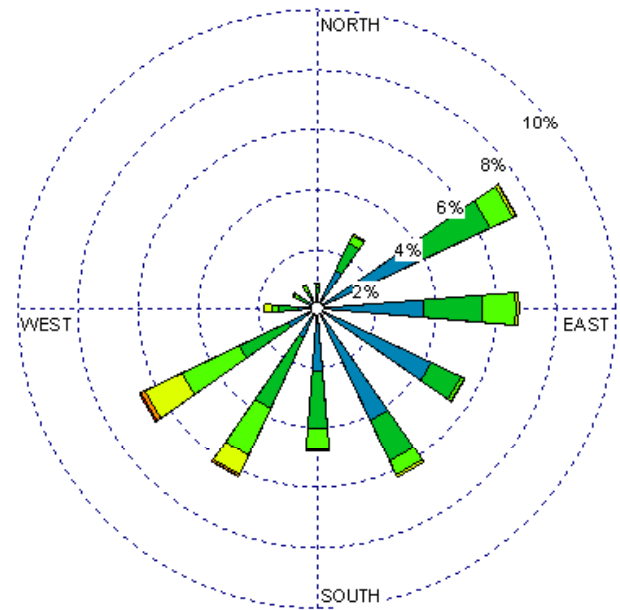

Gallup (23081)
1985-2005
October - All hours
Average Speed - 4.94 kt

Gallup (23081)
1985-2005
October - 03-09z
Average Speed - 2.93 kt

Gallup (23081)
1985-2005
October - 10-15z
Average Speed - 2.27 kt

Gallup (23081)
1985-2005
October - 19-23z
Average Speed - 9.43 kt