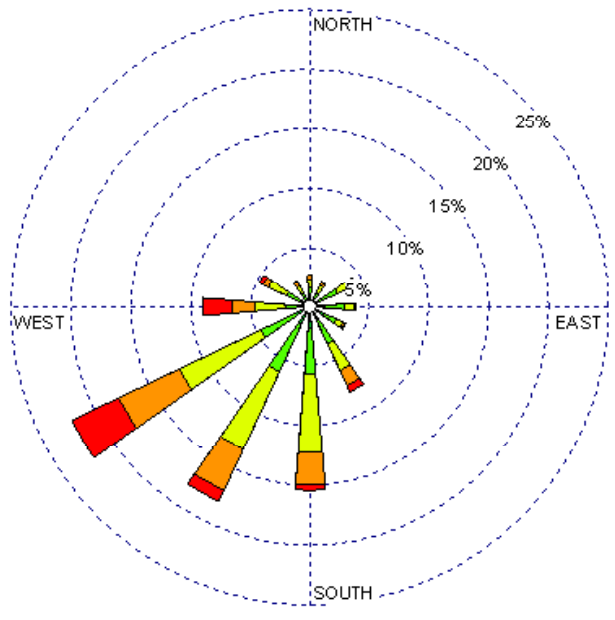

Las Vegas (23054)
1985-2005
April - All hours
Average Speed - 10.36 kt
Calms: 9.18%

WIND SPEED
(Knots)

- ≥ 22
- 17 - 21
- 11 - 17
- 7 - 11
- 4 - 7
- 1 - 4

Calms: 9.18%

Las Vegas (23054)
1985-2005
April - 03-09z
Average Speed - 8.60 kt
Calms: 9.27%

WIND SPEED
(Knots)

- ≥ 22
- 17 - 21
- 11 - 17
- 7 - 11
- 4 - 7
- 1 - 4

Calms: 9.27%

Las Vegas (23054)
1985-2005
April - 10-15z
Average Speed - 7.49 kt
Calms: 17.15%

WIND SPEED
(Knots)

- ≥ 22
- 17 - 21
- 11 - 17
- 7 - 11
- 4 - 7
- 1 - 4

Calms: 17.15%

Las Vegas (23054)
1985-2005
April - 19-23z
Average Speed - 13.46 kt
Calms: 3.74%

WIND SPEED
(Knots)

- ≥ 22
- 17 - 21
- 11 - 17
- 7 - 11
- 4 - 7
- 1 - 4

Calms: 3.74%