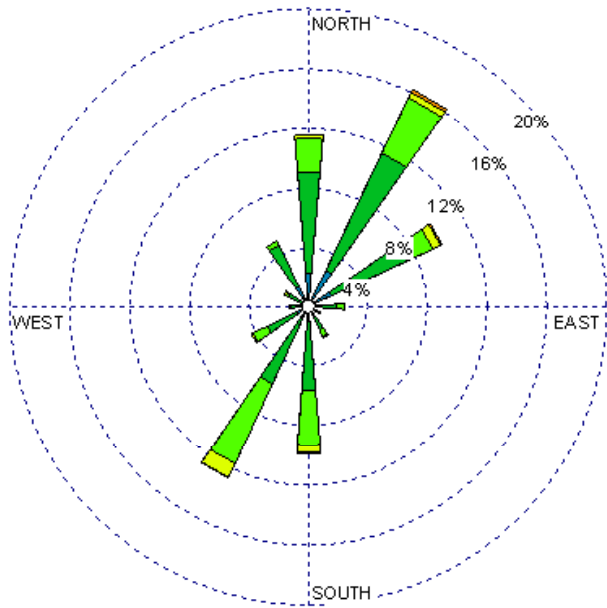

Las Vegas (23054)
1985-2005
August - All hours
Average Speed - 7.61 kt

Las Vegas (23054)
1985-2005
August - 03-09z
Average Speed - 6.72 kt

Las Vegas (23054)
1985-2005
August - 10-15z
Average Speed - 5.25 kt

Las Vegas (23054)
1985-2005
August - 19-23z
Average Speed - 9.95 kt