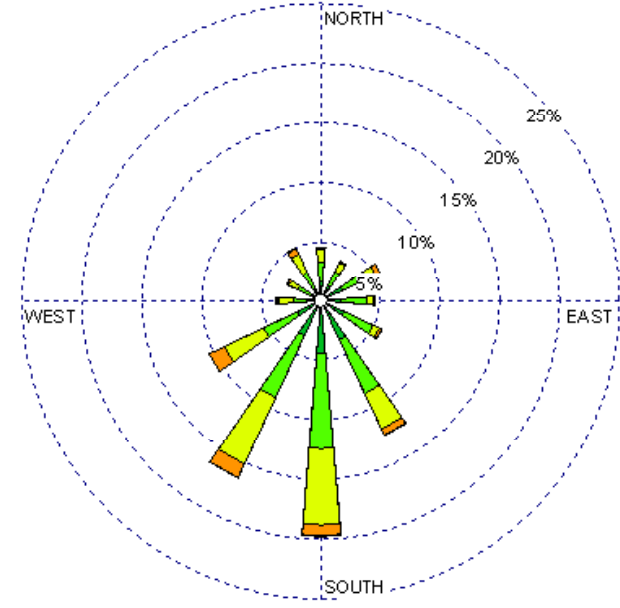

Las Vegas (23054)
1985-2005
August - All hours
Average Speed - 7.61 kt

Las Vegas (23054)
1985-2005
August - 03-09z
Average Speed - 6.72 kt

Las Vegas (23054)
1985-2005
August - 10-15z
Average Speed - 5.25 kt

Las Vegas (23054)
1985-2005
August - 19-23z
Average Speed - 9.95 kt