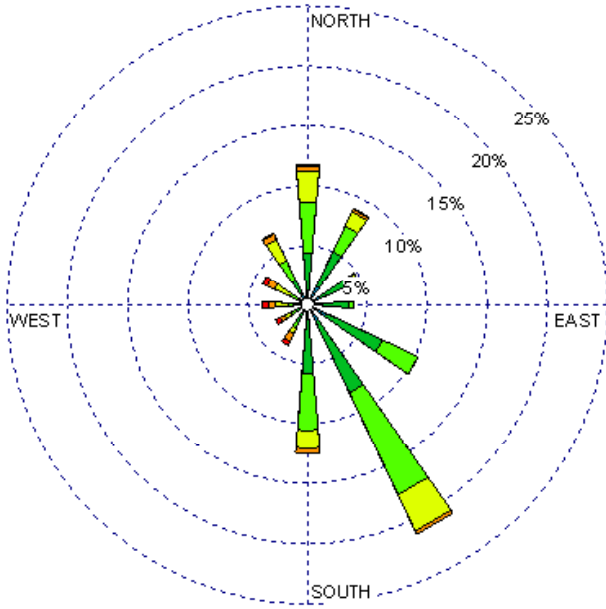

Roswell (23009)  
1985-2005  
December - All hours  
Average Speed - 6.48 kt

Roswell (23009)  
1985-2005  
December - 03-09z  
Average Speed - 5.94 kt

Roswell (23009)  
1985-2005  
December - 10-15z  
Average Speed - 5.28 kt

Roswell (23009)  
1985-2005  
December - 19-23z  
Average Speed - 8.33 kt