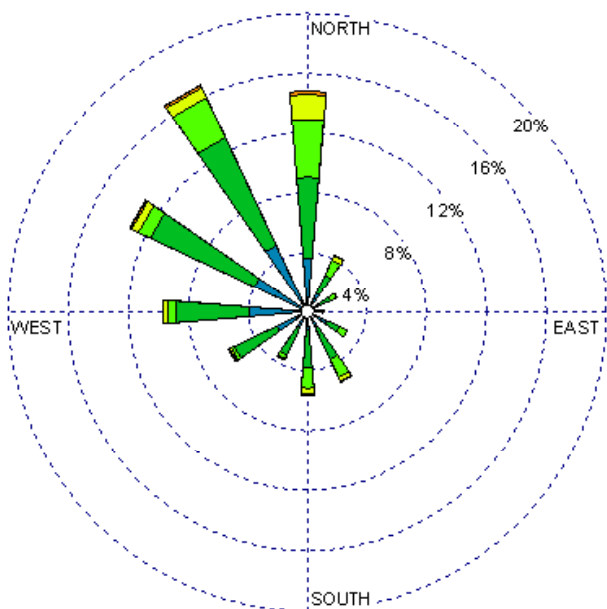

Roswell (23009)  
1985-2005  
December - All hours  
Average Speed - 6.48 kt

Roswell (23009)  
1985-2005  
December - 03-09z  
Average Speed - 5.94 kt

Roswell (23009)  
1985-2005  
December - 10-15z  
Average Speed - 5.28 kt

Roswell (23009)  
1985-2005  
December - 19-23z  
Average Speed - 8.33 kt