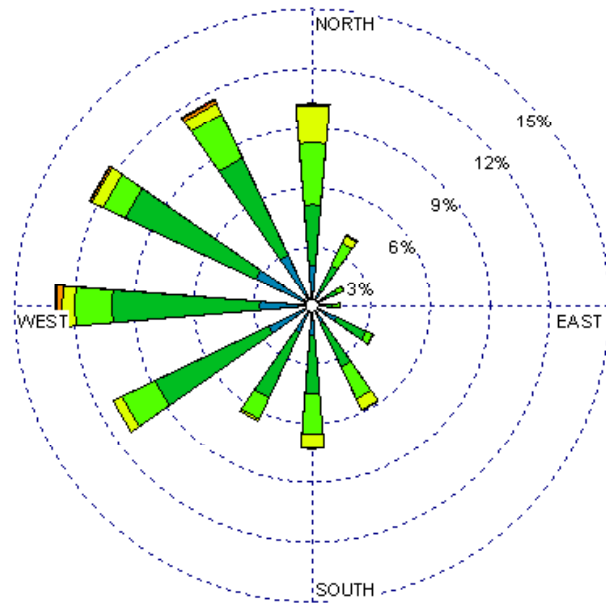

Roswell (23009)  
1985-2005  
December - All hours  
Average Speed - 6.48 kt

Roswell (23009)  
1985-2005  
December - 03-09z  
Average Speed - 5.94 kt

Roswell (23009)  
1985-2005  
December - 10-15z  
Average Speed - 5.28 kt

Roswell (23009)  
1985-2005  
December - 19-23z  
Average Speed - 8.33 kt