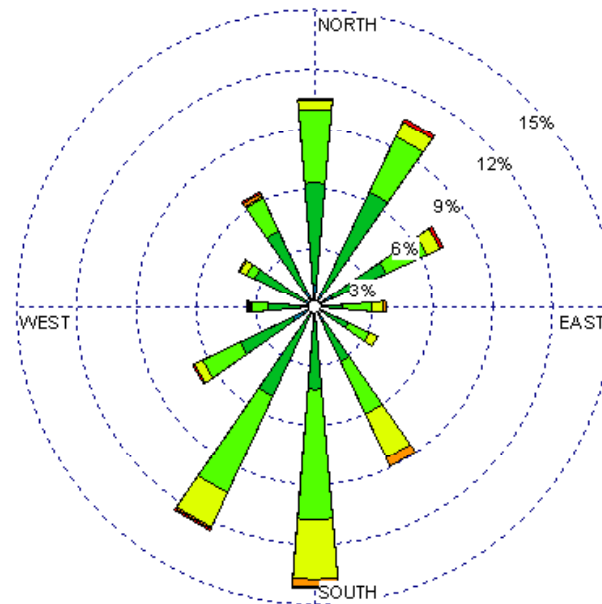

Las Vegas (23054)
1985-2005
June - All hours
Average Speed - 9.12 kt

Las Vegas (23054)
1985-2005
June - 03-09z
Average Speed - 7.54 kt

Las Vegas (23054)
1985-2005
June - 10-15z
Average Speed - 6.34 kt

Las Vegas (23054)
1985-2005
June - 19-23z
Average Speed - 12.07 kt