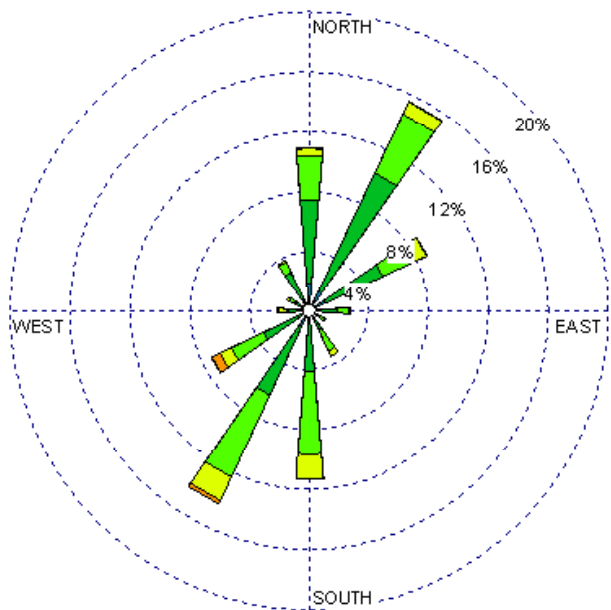

Las Vegas (23054)
1985-2005
June - All hours
Average Speed - 9.12 kt

Las Vegas (23054)
1985-2005
June - 03-09z
Average Speed - 7.54 kt

Las Vegas (23054)
1985-2005
June - 10-15z
Average Speed - 6.34 kt

Las Vegas (23054)
1985-2005
June - 19-23z
Average Speed - 12.07 kt