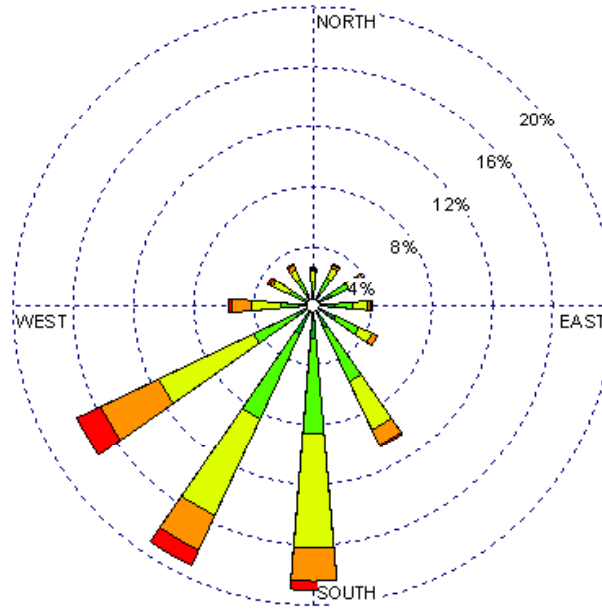

Las Vegas (23054)
1985-2005
June - All hours
Average Speed - 9.12 kt

Las Vegas (23054)
1985-2005
June - 03-09z
Average Speed - 7.54 kt

Las Vegas (23054)
1985-2005
June - 10-15z
Average Speed - 6.34 kt

Las Vegas (23054)
1985-2005
June - 19-23z
Average Speed - 12.07 kt