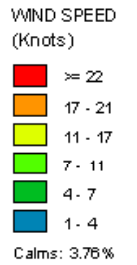

Roswell (23009)
1985-2005
April - All hours
Average Speed - 8.98 kt

Roswell (23009)
1985-2005
April - 03-09z
Average Speed - 7.87 kt

Roswell (23009)
1985-2005
April - 10-15z
Average Speed - 6.97 kt

Roswell (23009)
1985-2005
April - 19-23z
Average Speed - 11.80 kt