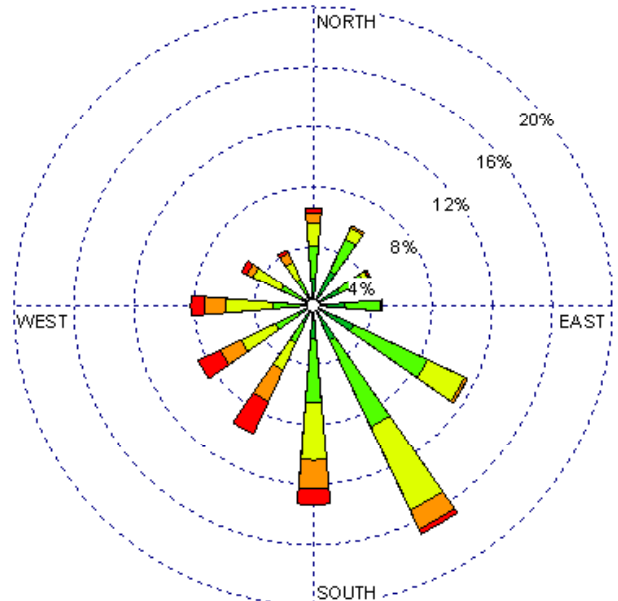

Roswell (23009)
1985-2005
April - All hours
Average Speed - 8.98 kt

Roswell (23009)
1985-2005
April - 03-09z
Average Speed - 7.87 kt

Roswell (23009)
1985-2005
April - 10-15z
Average Speed - 6.97 kt

Roswell (23009)
1985-2005
April - 19-23z
Average Speed - 11.80 kt