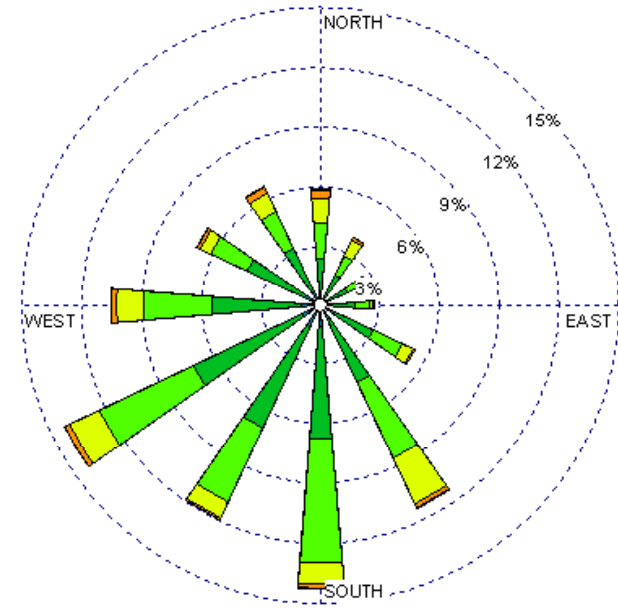

Roswell (23009)
1985-2005
April - All hours
Average Speed - 8.98 kt

Roswell (23009)
1985-2005
April - 03-09z
Average Speed - 7.87 kt

Roswell (23009)
1985-2005
April - 10-15z
Average Speed - 6.97 kt

Roswell (23009)
1985-2005
April - 19-23z
Average Speed - 11.80 kt