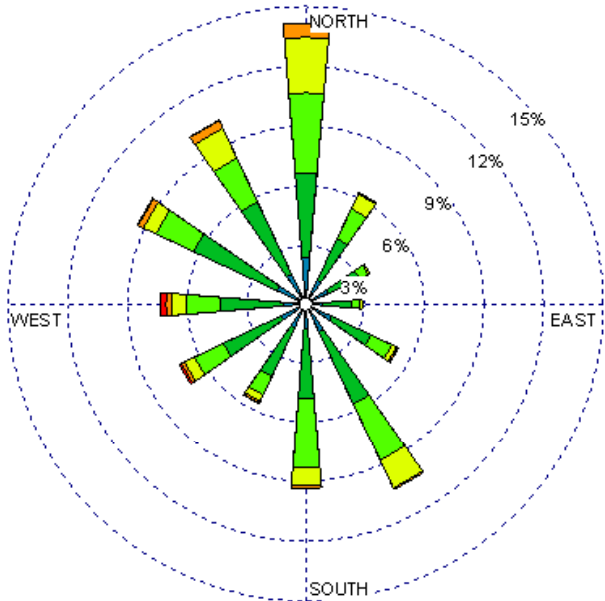

Roswell (23009)
1985-2005
April - All hours
Average Speed - 8.98 kt

Roswell (23009)
1985-2005
April - 03-09z
Average Speed - 7.87 kt

Roswell (23009)
1985-2005
April - 10-15z
Average Speed - 6.97 kt

Roswell (23009)
1985-2005
April - 19-23z
Average Speed - 11.80 kt