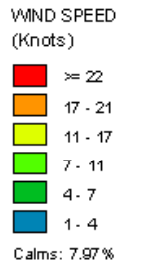

Roswell (23009)
1985-2005
August - All hours
Average Speed - 6.97 kt

Roswell (23009)
1985-2005
August - 03-09z
Average Speed - 6.29 kt

Roswell (23009)
1985-2005
August - 10-15z
Average Speed - 5.36 kt

Roswell (23009)
1985-2005
August - 19-23z
Average Speed - 8.87 kt