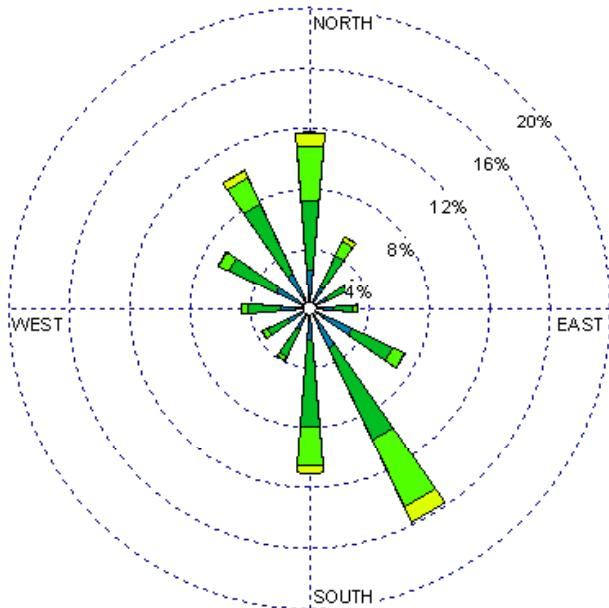

Roswell (23009)
1985-2005
August - All hours
Average Speed - 6.97 kt

Roswell (23009)
1985-2005
August - 03-09z
Average Speed - 6.29 kt

Roswell (23009)
1985-2005
August - 10-15z
Average Speed - 5.36 kt

Roswell (23009)
1985-2005
August - 19-23z
Average Speed - 8.87 kt