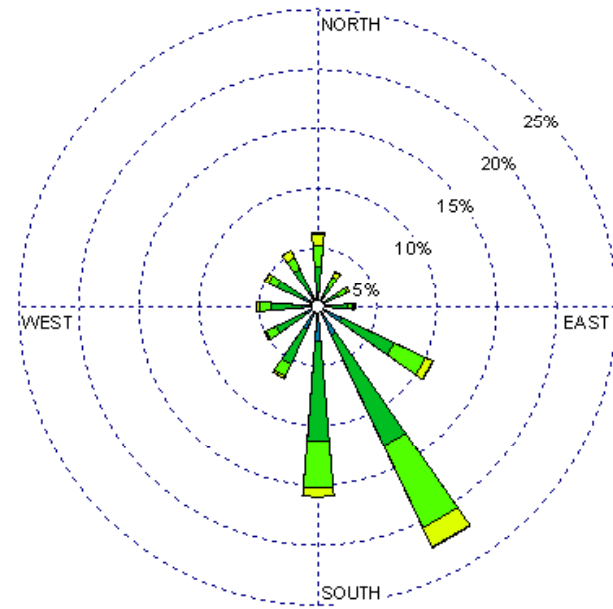

Roswell (23009)
1985-2005
August - All hours
Average Speed - 6.97 kt

Roswell (23009)
1985-2005
August - 03-09z
Average Speed - 6.29 kt

Roswell (23009)
1985-2005
August - 10-15z
Average Speed - 5.36 kt

Roswell (23009)
1985-2005
August - 19-23z
Average Speed - 8.87 kt