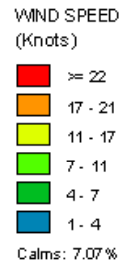

Roswell (23009)
1985-2005
August - All hours
Average Speed - 6.97 kt

Roswell (23009)
1985-2005
August - 03-09z
Average Speed - 6.29 kt

Roswell (23009)
1985-2005
August - 10-15z
Average Speed - 5.36 kt

Roswell (23009)
1985-2005
August - 19-23z
Average Speed - 8.87 kt