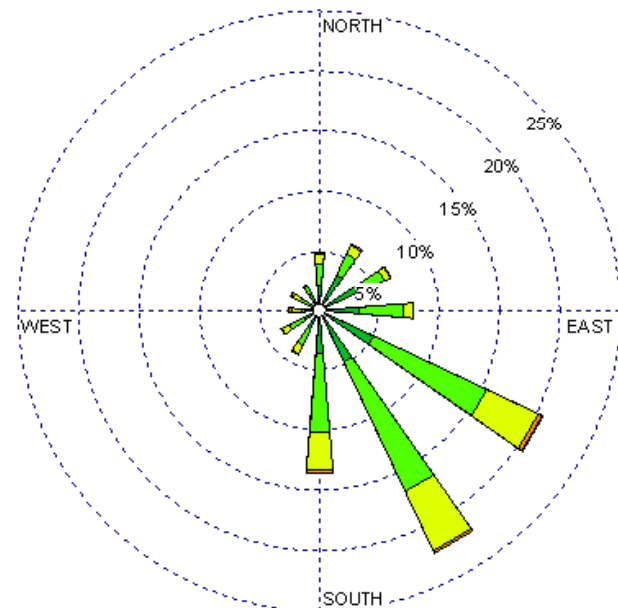

Roswell (23009)
1985-2005
August - All hours
Average Speed - 6.97 kt

Roswell (23009)
1985-2005
August - 03-09z
Average Speed - 6.29 kt

Roswell (23009)
1985-2005
August - 10-15z
Average Speed - 5.36 kt

Roswell (23009)
1985-2005
August - 19-23z
Average Speed - 8.87 kt