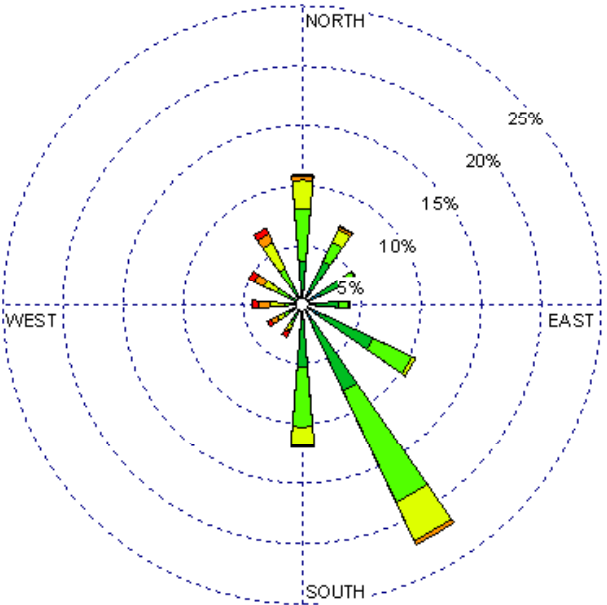

Roswell (23009)  
1985-2005  
January - All hours  
Average Speed - 6.65 kt

Roswell (23009)  
1985-2005  
January - 03-09z  
Average Speed - 6.00 kt

Roswell (23009)  
1985-2005  
January - 10-15z  
Average Speed - 5.44 kt

Roswell (23009)  
1985-2005  
January - 19-23z  
Average Speed - 8.63 kt