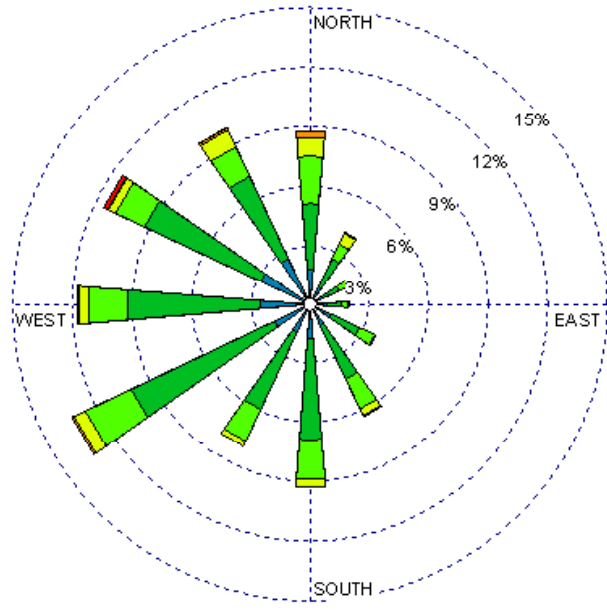

Roswell (23009)  
1985-2005  
January - All hours  
Average Speed - 6.65 kt

Roswell (23009)  
1985-2005  
January - 03-09z  
Average Speed - 6.00 kt

Roswell (23009)  
1985-2005  
January - 10-15z  
Average Speed - 5.44 kt

Roswell (23009)  
1985-2005  
January - 19-23z  
Average Speed - 8.63 kt