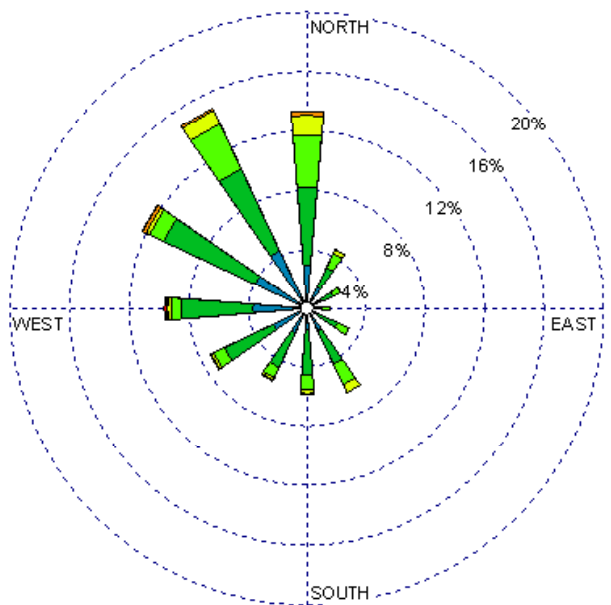

Roswell (23009)  
1985-2005  
January - All hours  
Average Speed - 6.65 kt

Roswell (23009)  
1985-2005  
January - 03-09z  
Average Speed - 6.00 kt

Roswell (23009)  
1985-2005  
January - 10-15z  
Average Speed - 5.44 kt

Roswell (23009)  
1985-2005  
January - 19-23z  
Average Speed - 8.63 kt