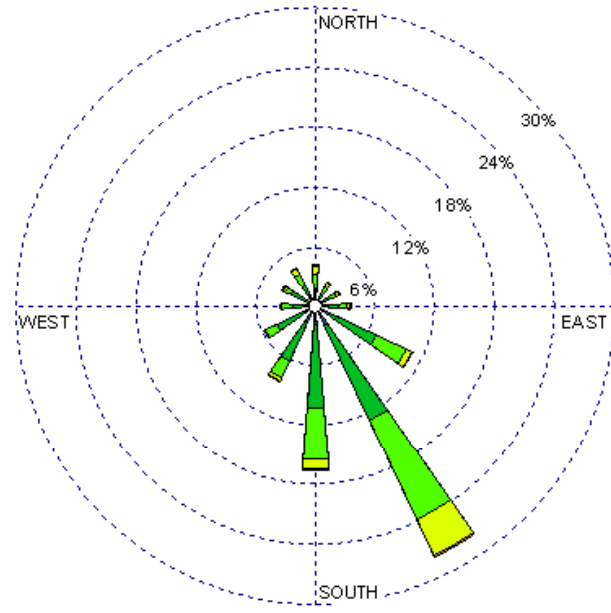

Roswell (23009)
1985-2005
July - All hours
Average Speed - 7.67 kt

Roswell (23009)
1985-2005
July - 03-09z
Average Speed - 7.09 kt

Roswell (23009)
1985-2005
July - 10-15z
Average Speed - 5.78 kt

Roswell (23009)
1985-2005
July - 19-23z
Average Speed - 9.52 kt