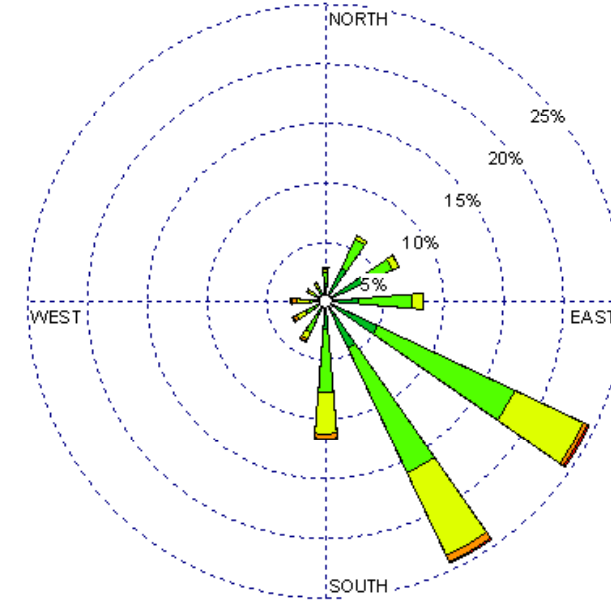

Roswell (23009)
1985-2005
July - All hours
Average Speed - 7.67 kt

Roswell (23009)
1985-2005
July - 03-09z
Average Speed - 7.09 kt

Roswell (23009)
1985-2005
July - 10-15z
Average Speed - 5.78 kt

Roswell (23009)
1985-2005
July - 19-23z
Average Speed - 9.52 kt