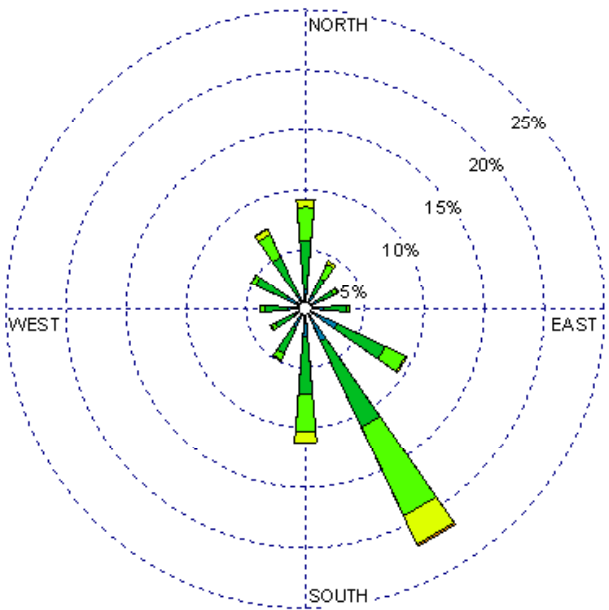

Roswell (23009)
1985-2005
July - All hours
Average Speed - 7.67 kt

Roswell (23009)
1985-2005
July - 03-09z
Average Speed - 7.09 kt

Roswell (23009)
1985-2005
July - 10-15z
Average Speed - 5.78 kt

Roswell (23009)
1985-2005
July - 19-23z
Average Speed - 9.52 kt