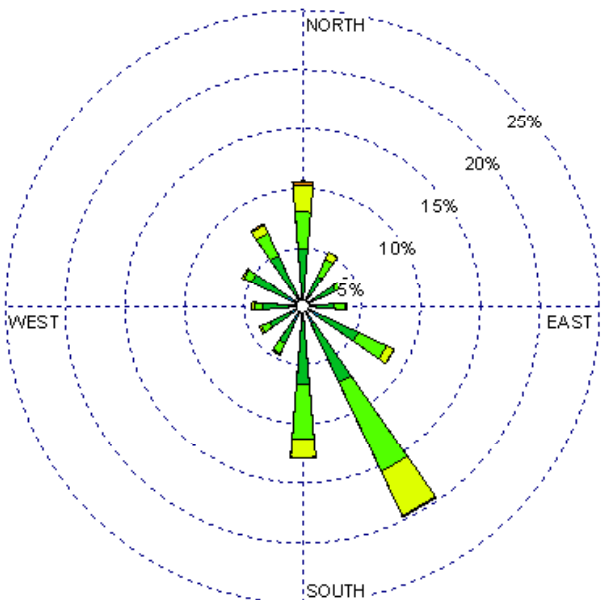

Roswell (23009)
1985-2005
June - All hours
Average Speed - 8.66 kt

Roswell (23009)
1985-2005
June - 03-09z
Average Speed - 8.30 kt

Roswell (23009)
1985-2005
June - 10-15z
Average Speed - 6.89 kt

Roswell (23009)
1985-2005
June - 19-23z
Average Speed - 10.33 kt