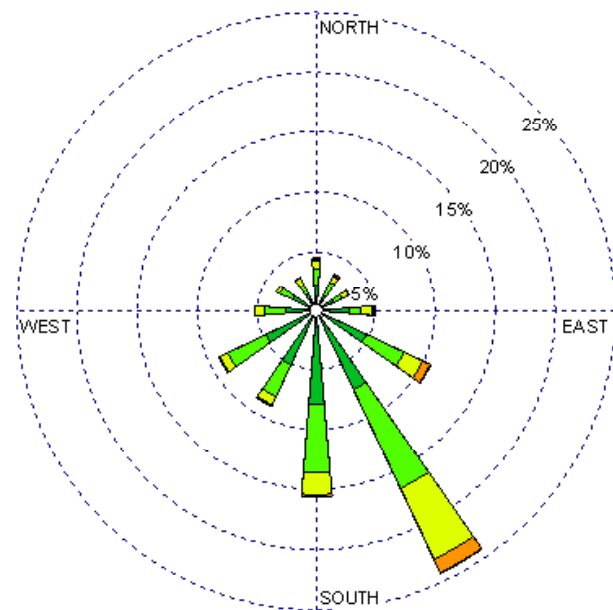

Roswell (23009)
1985-2005
June - All hours
Average Speed - 8.66 kt

Roswell (23009)
1985-2005
June - 03-09z
Average Speed - 8.30 kt

Roswell (23009)
1985-2005
June - 10-15z
Average Speed - 6.89 kt

Roswell (23009)
1985-2005
June - 19-23z
Average Speed - 10.33 kt