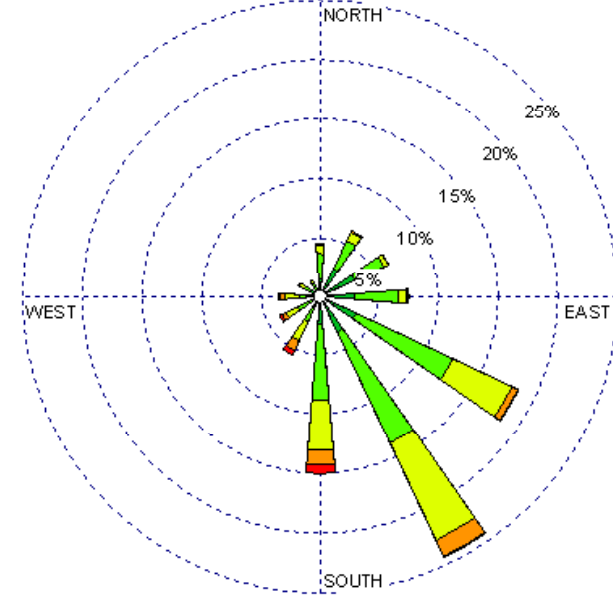

Roswell (23009)
1985-2005
June - All hours
Average Speed - 8.66 kt

Roswell (23009)
1985-2005
June - 03-09z
Average Speed - 8.30 kt

Roswell (23009)
1985-2005
June - 10-15z
Average Speed - 6.89 kt

Roswell (23009)
1985-2005
June - 19-23z
Average Speed - 10.33 kt